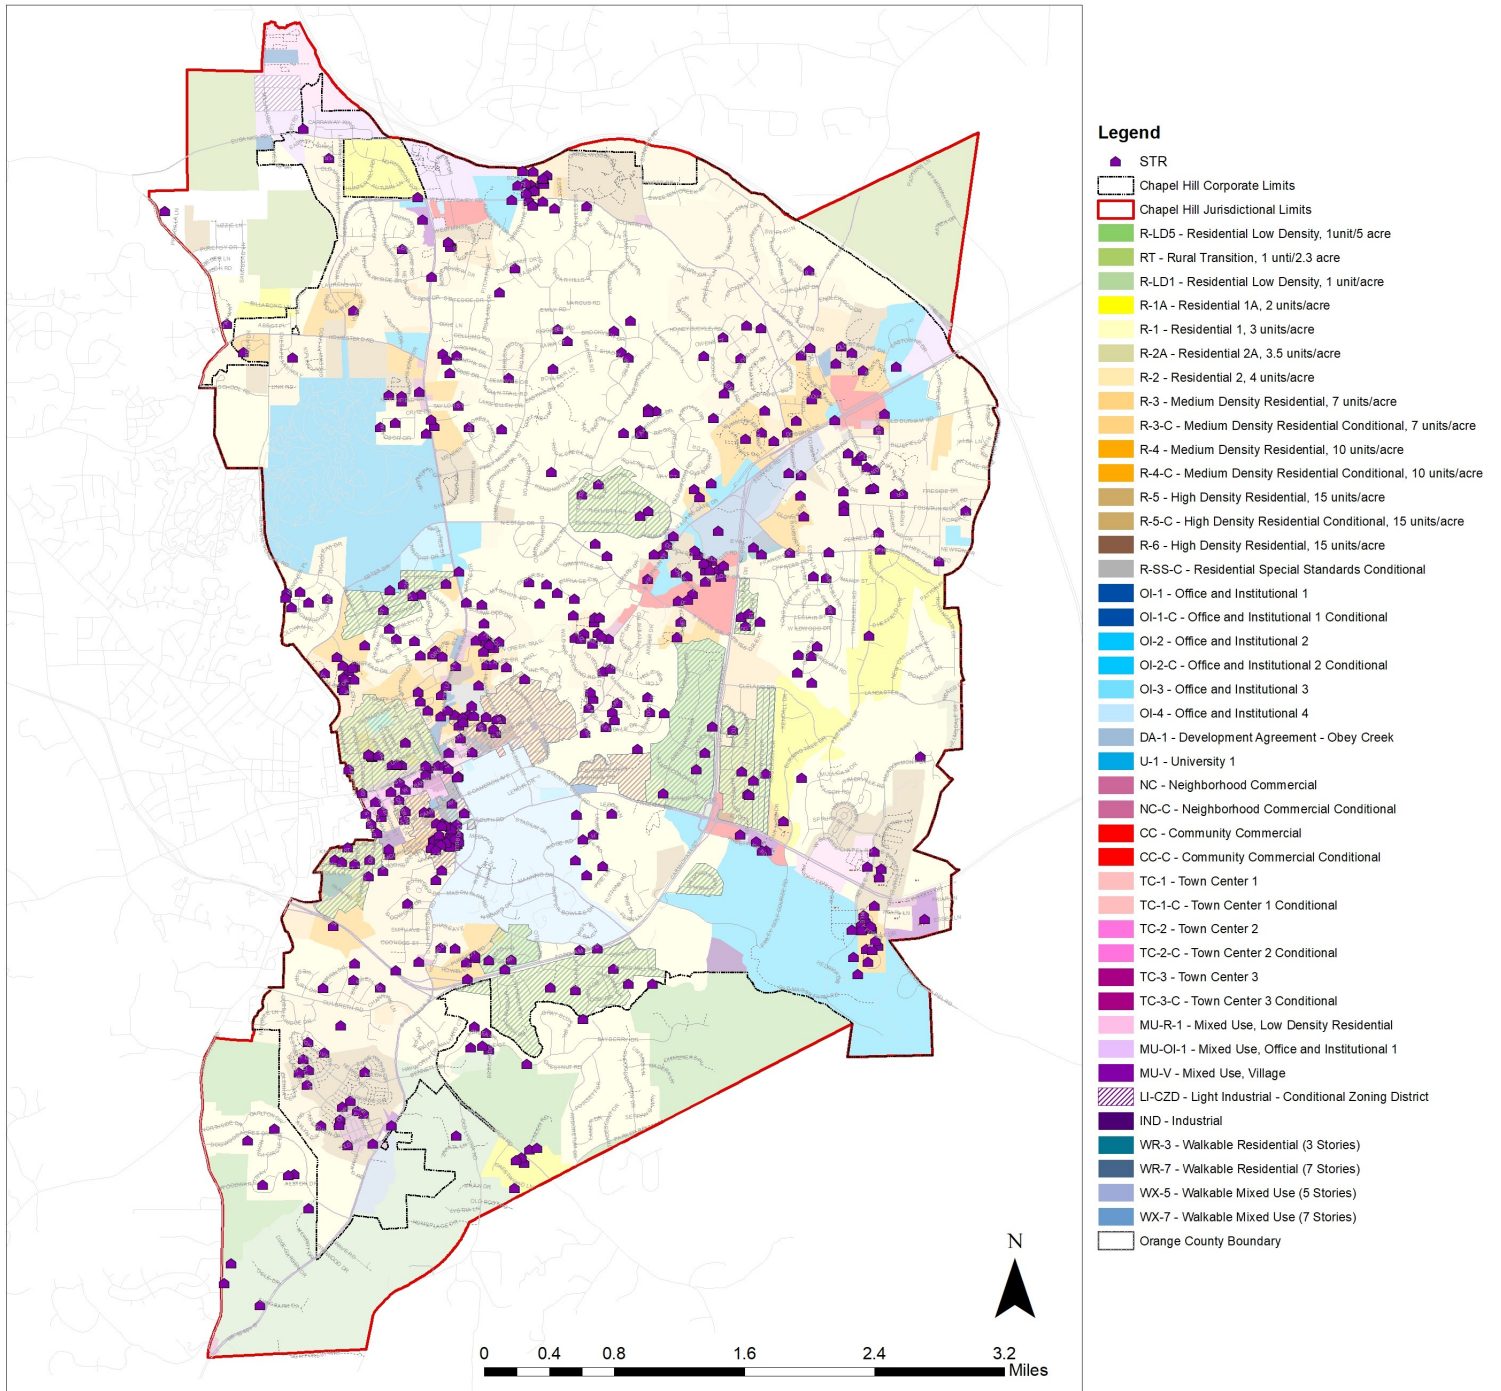

# Short Term Rentals (STRs) in Chapel Hill

Map created by Chapel Hill Planning Department using data provided by [AirDNA](#). Locations are approximate and based on all active listings in 2019.