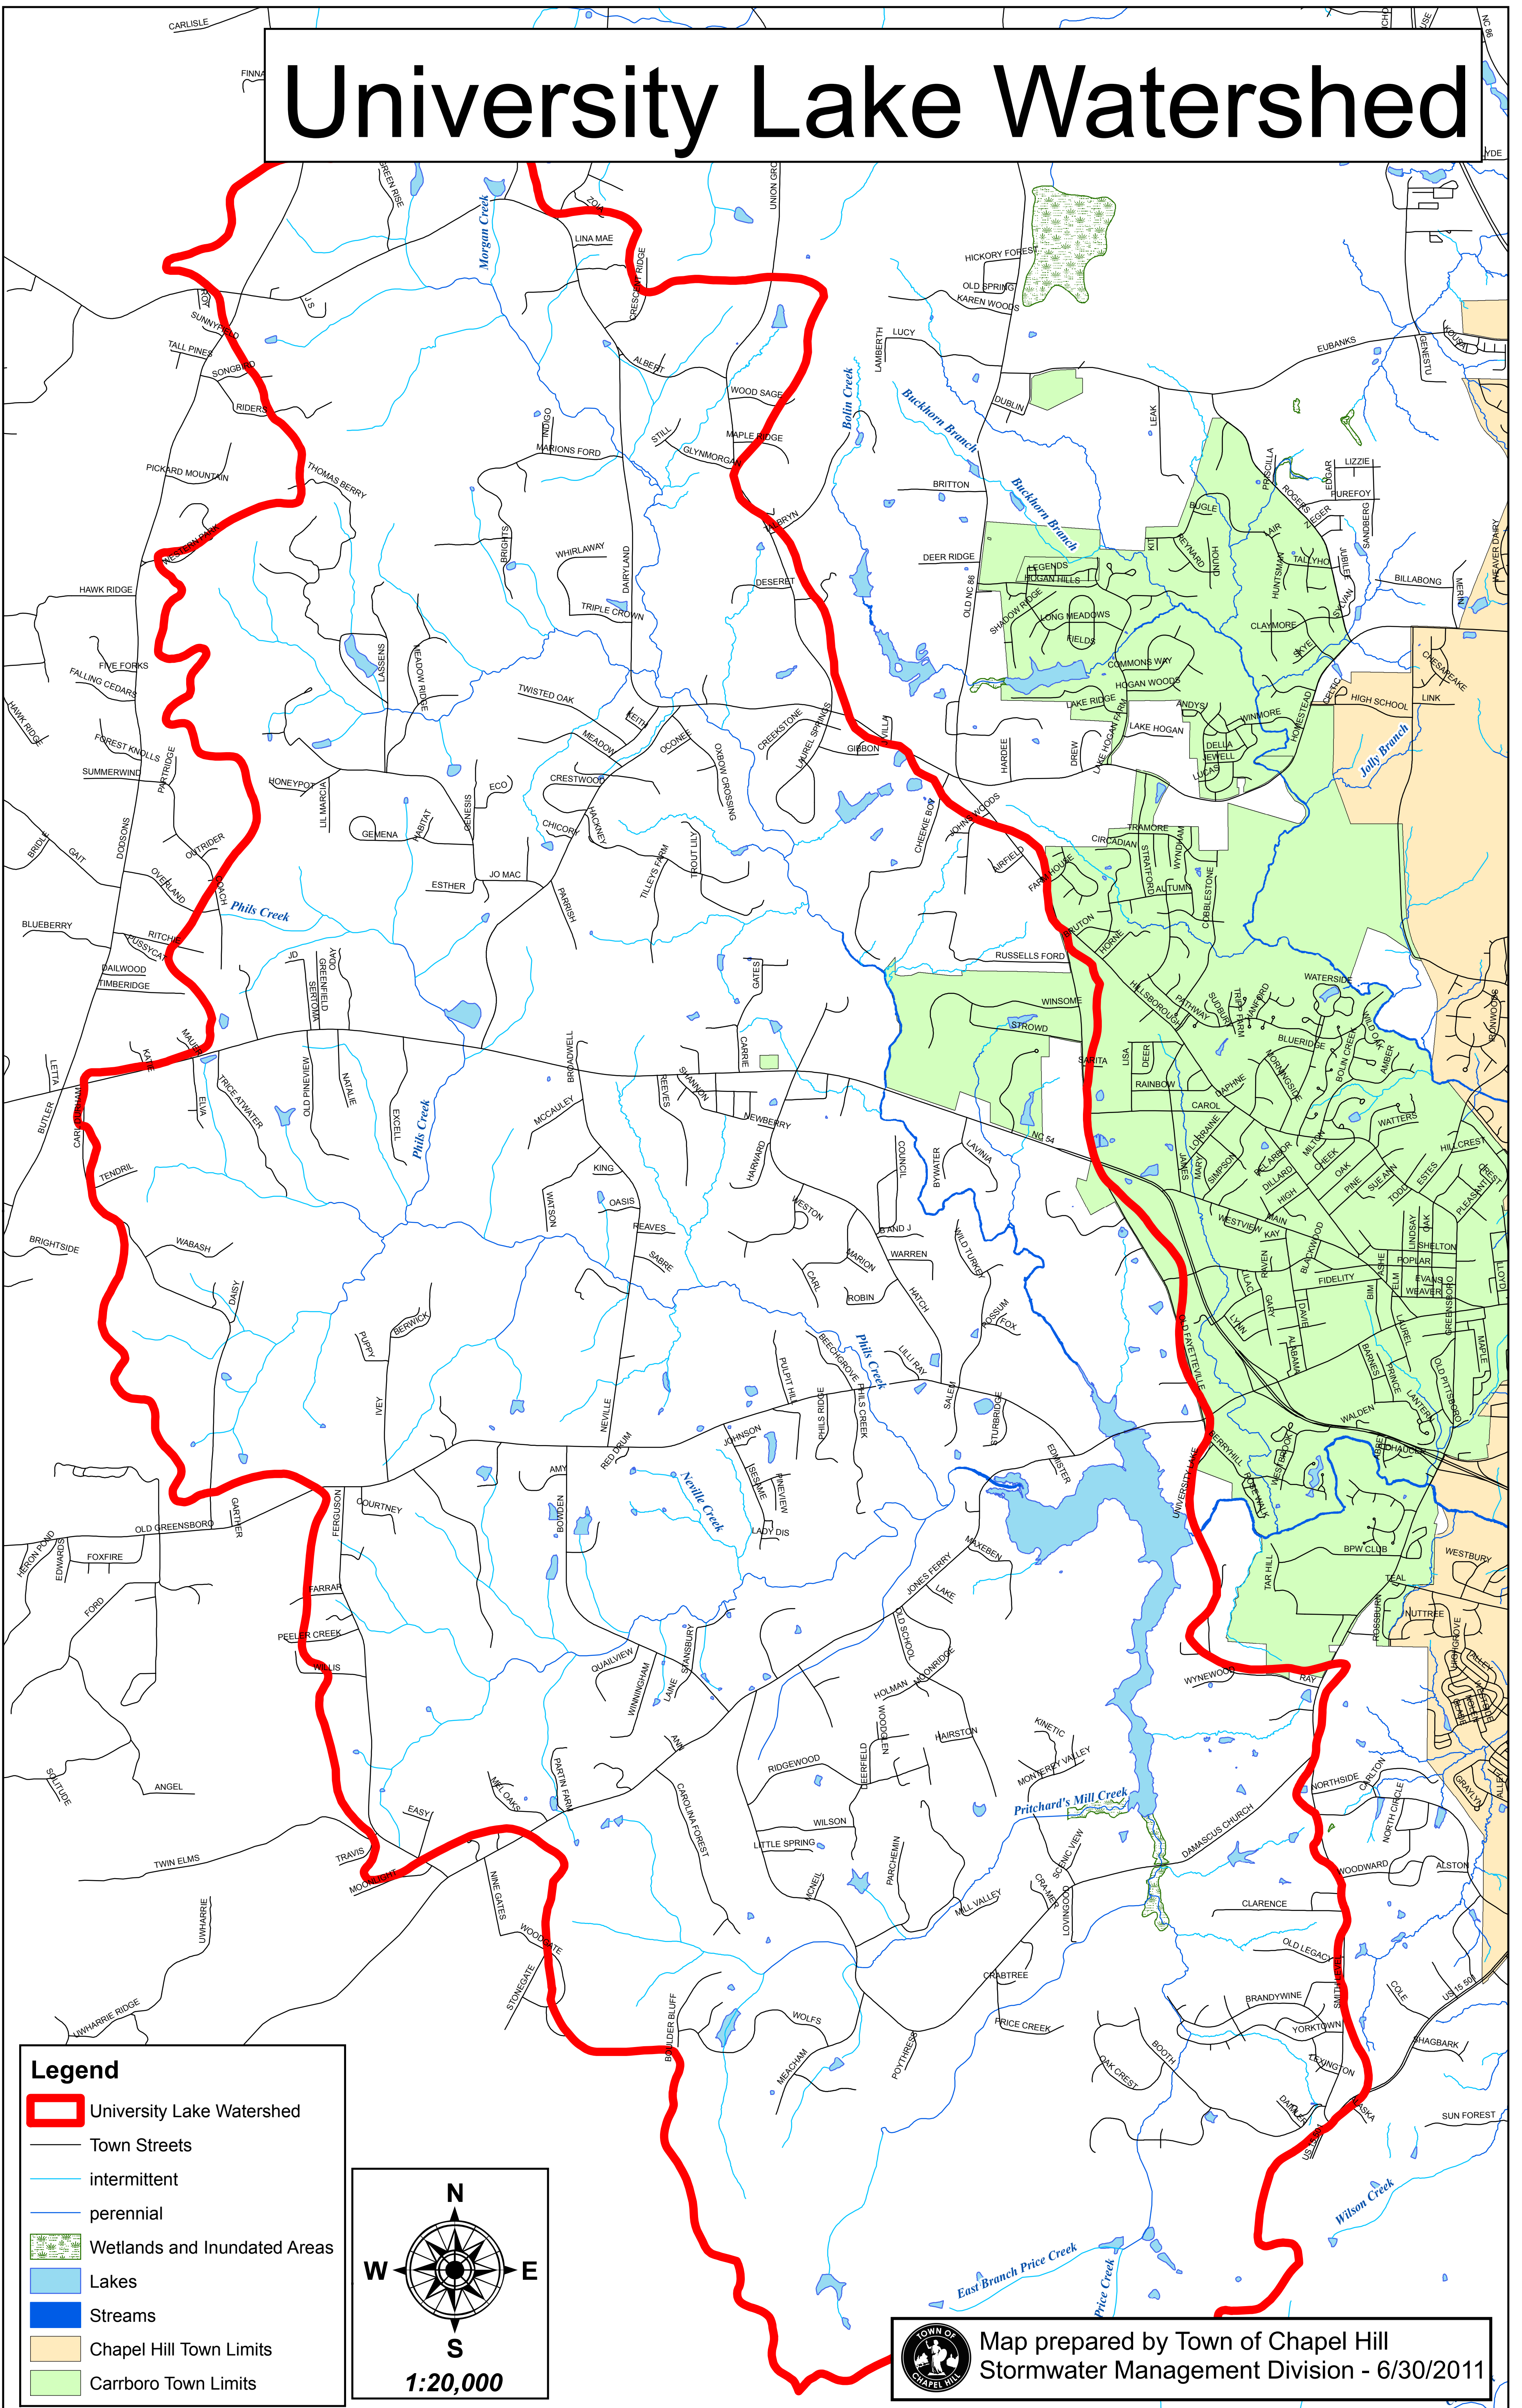

University Lake Watershed

Legend

- University Lake Watershed
- Town Streets
- intermittent
- perennial
- Wetlands and Inundated Areas
- Lakes
- Streams
- Chapel Hill Town Limits
- Carrboro Town Limits

1:20,000

Map prepared by Town of Chapel Hill
 Stormwater Management Division - 6/30/2011