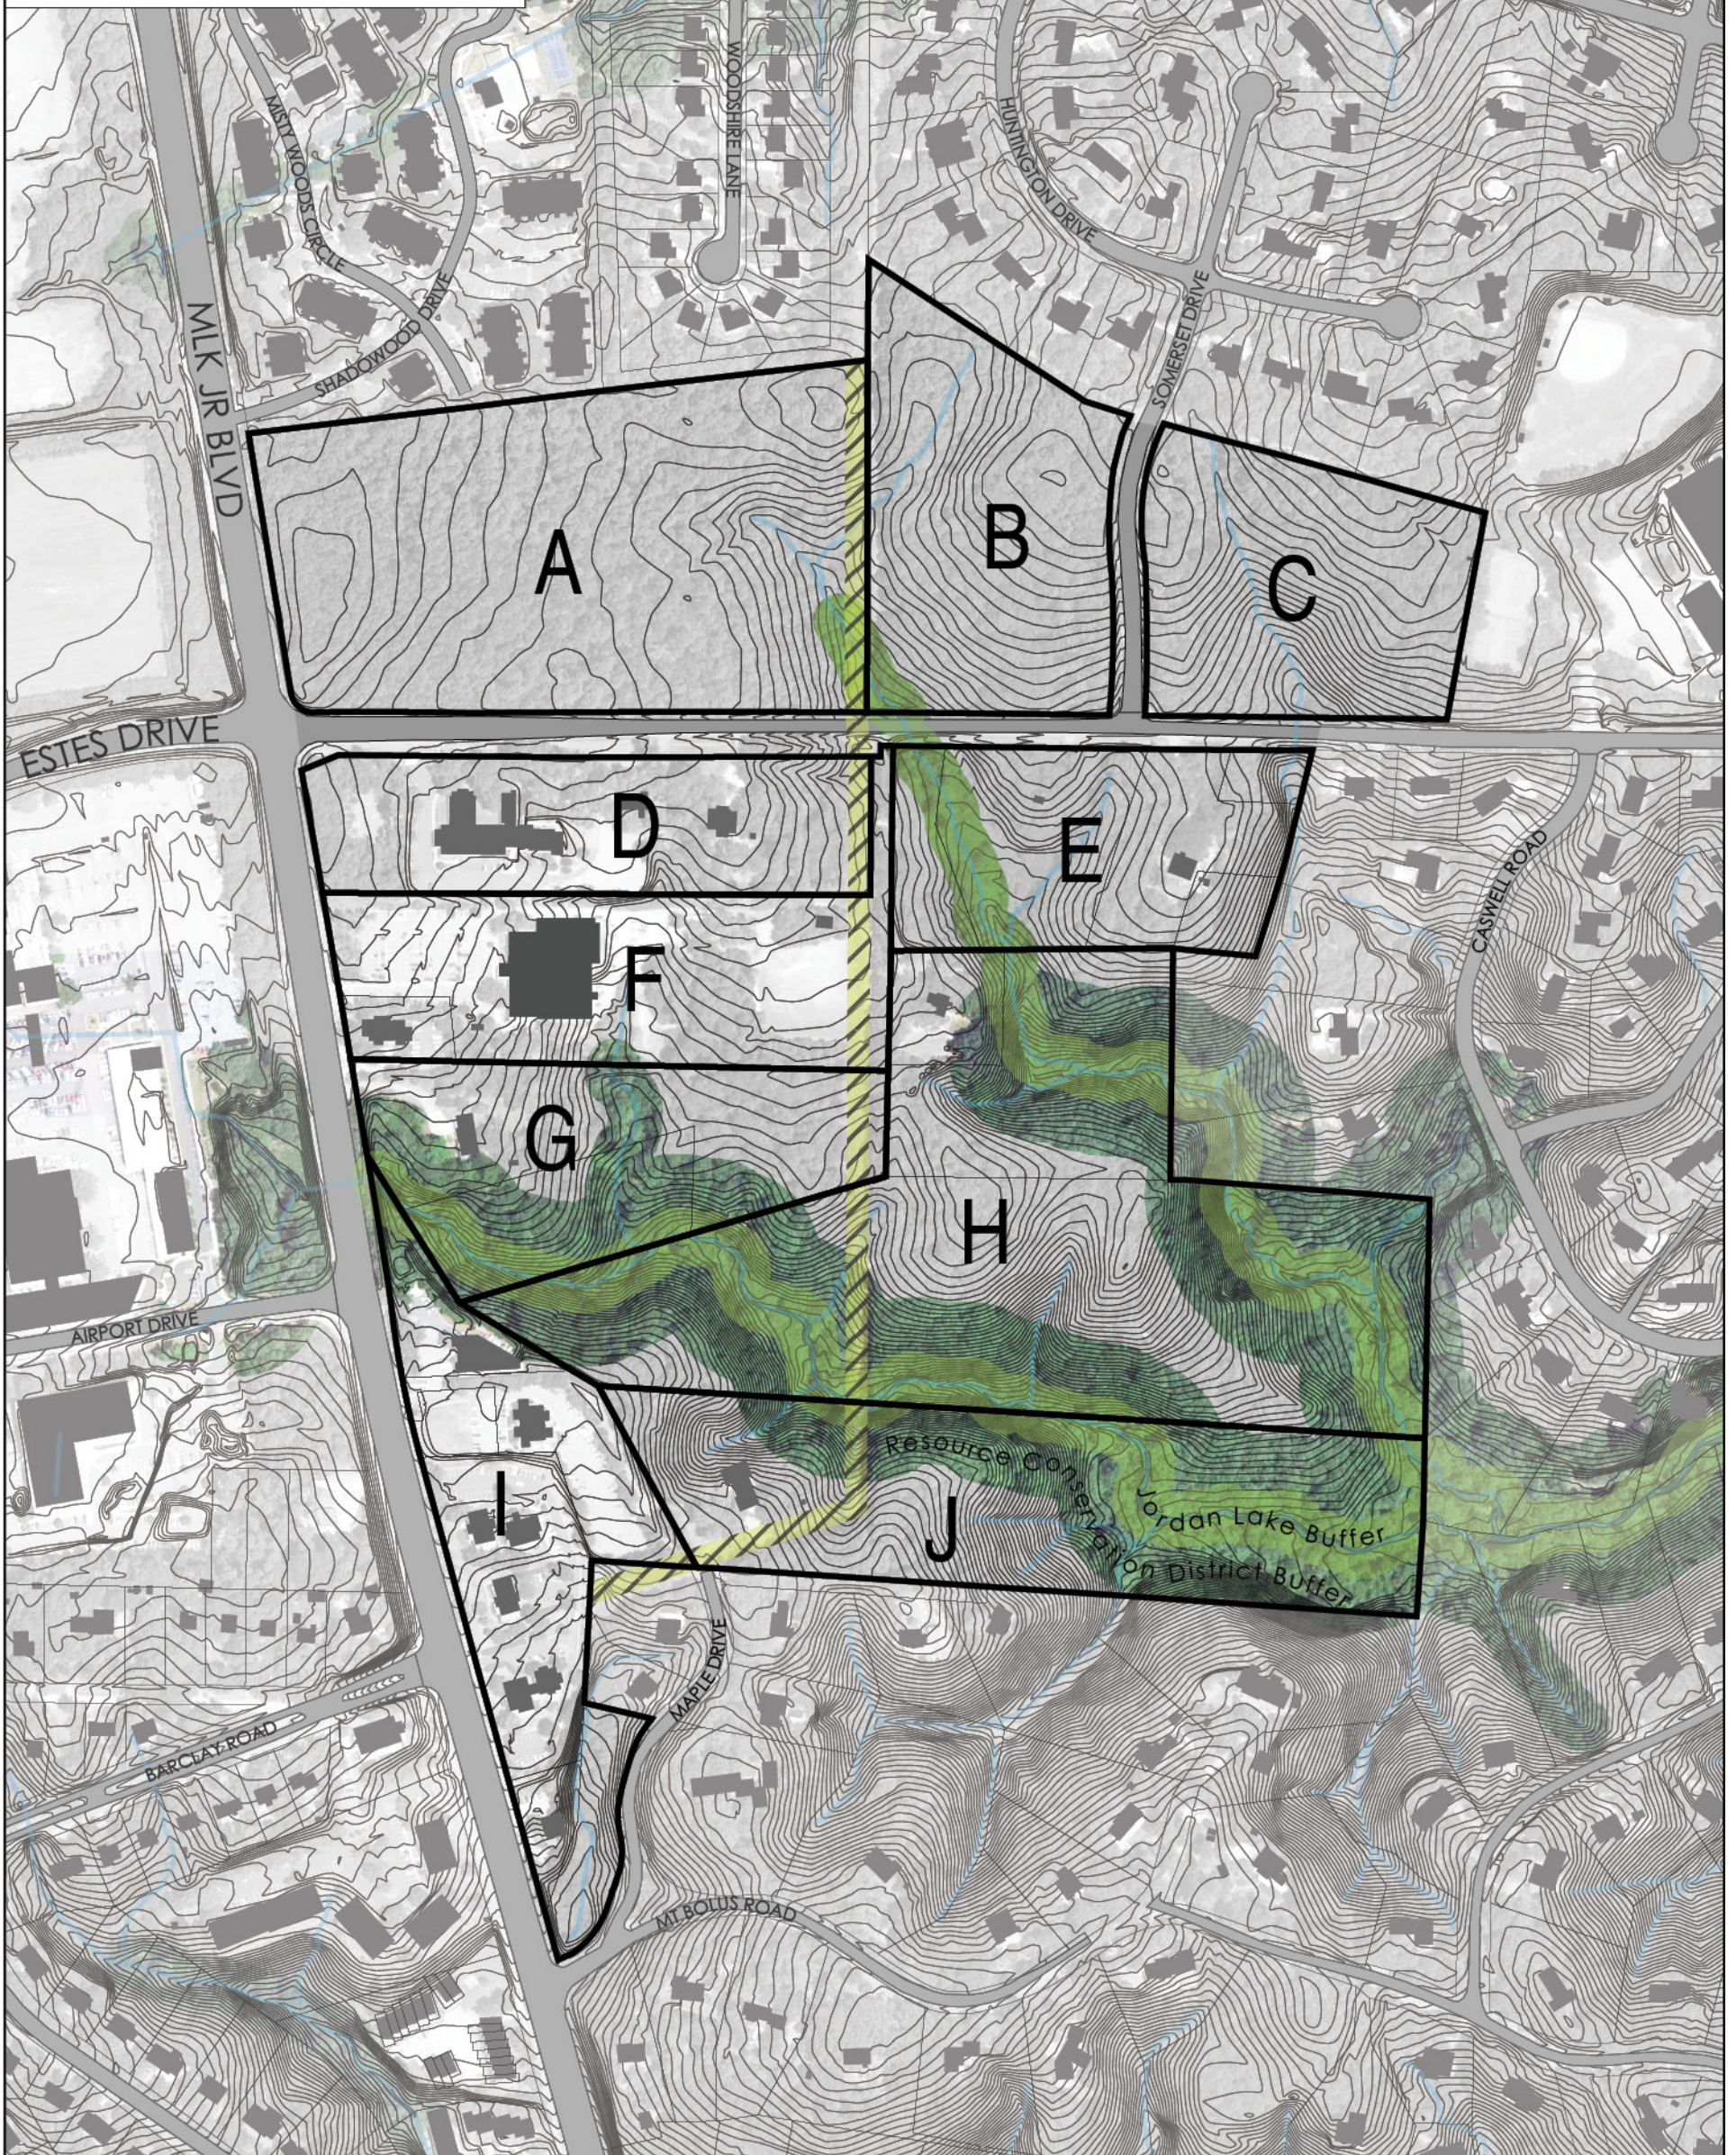

TOWN OF CHAPEL HILL  
Central West Focus Area

 RCD/Jordan Lake Buffer

 Power Transmission Easement