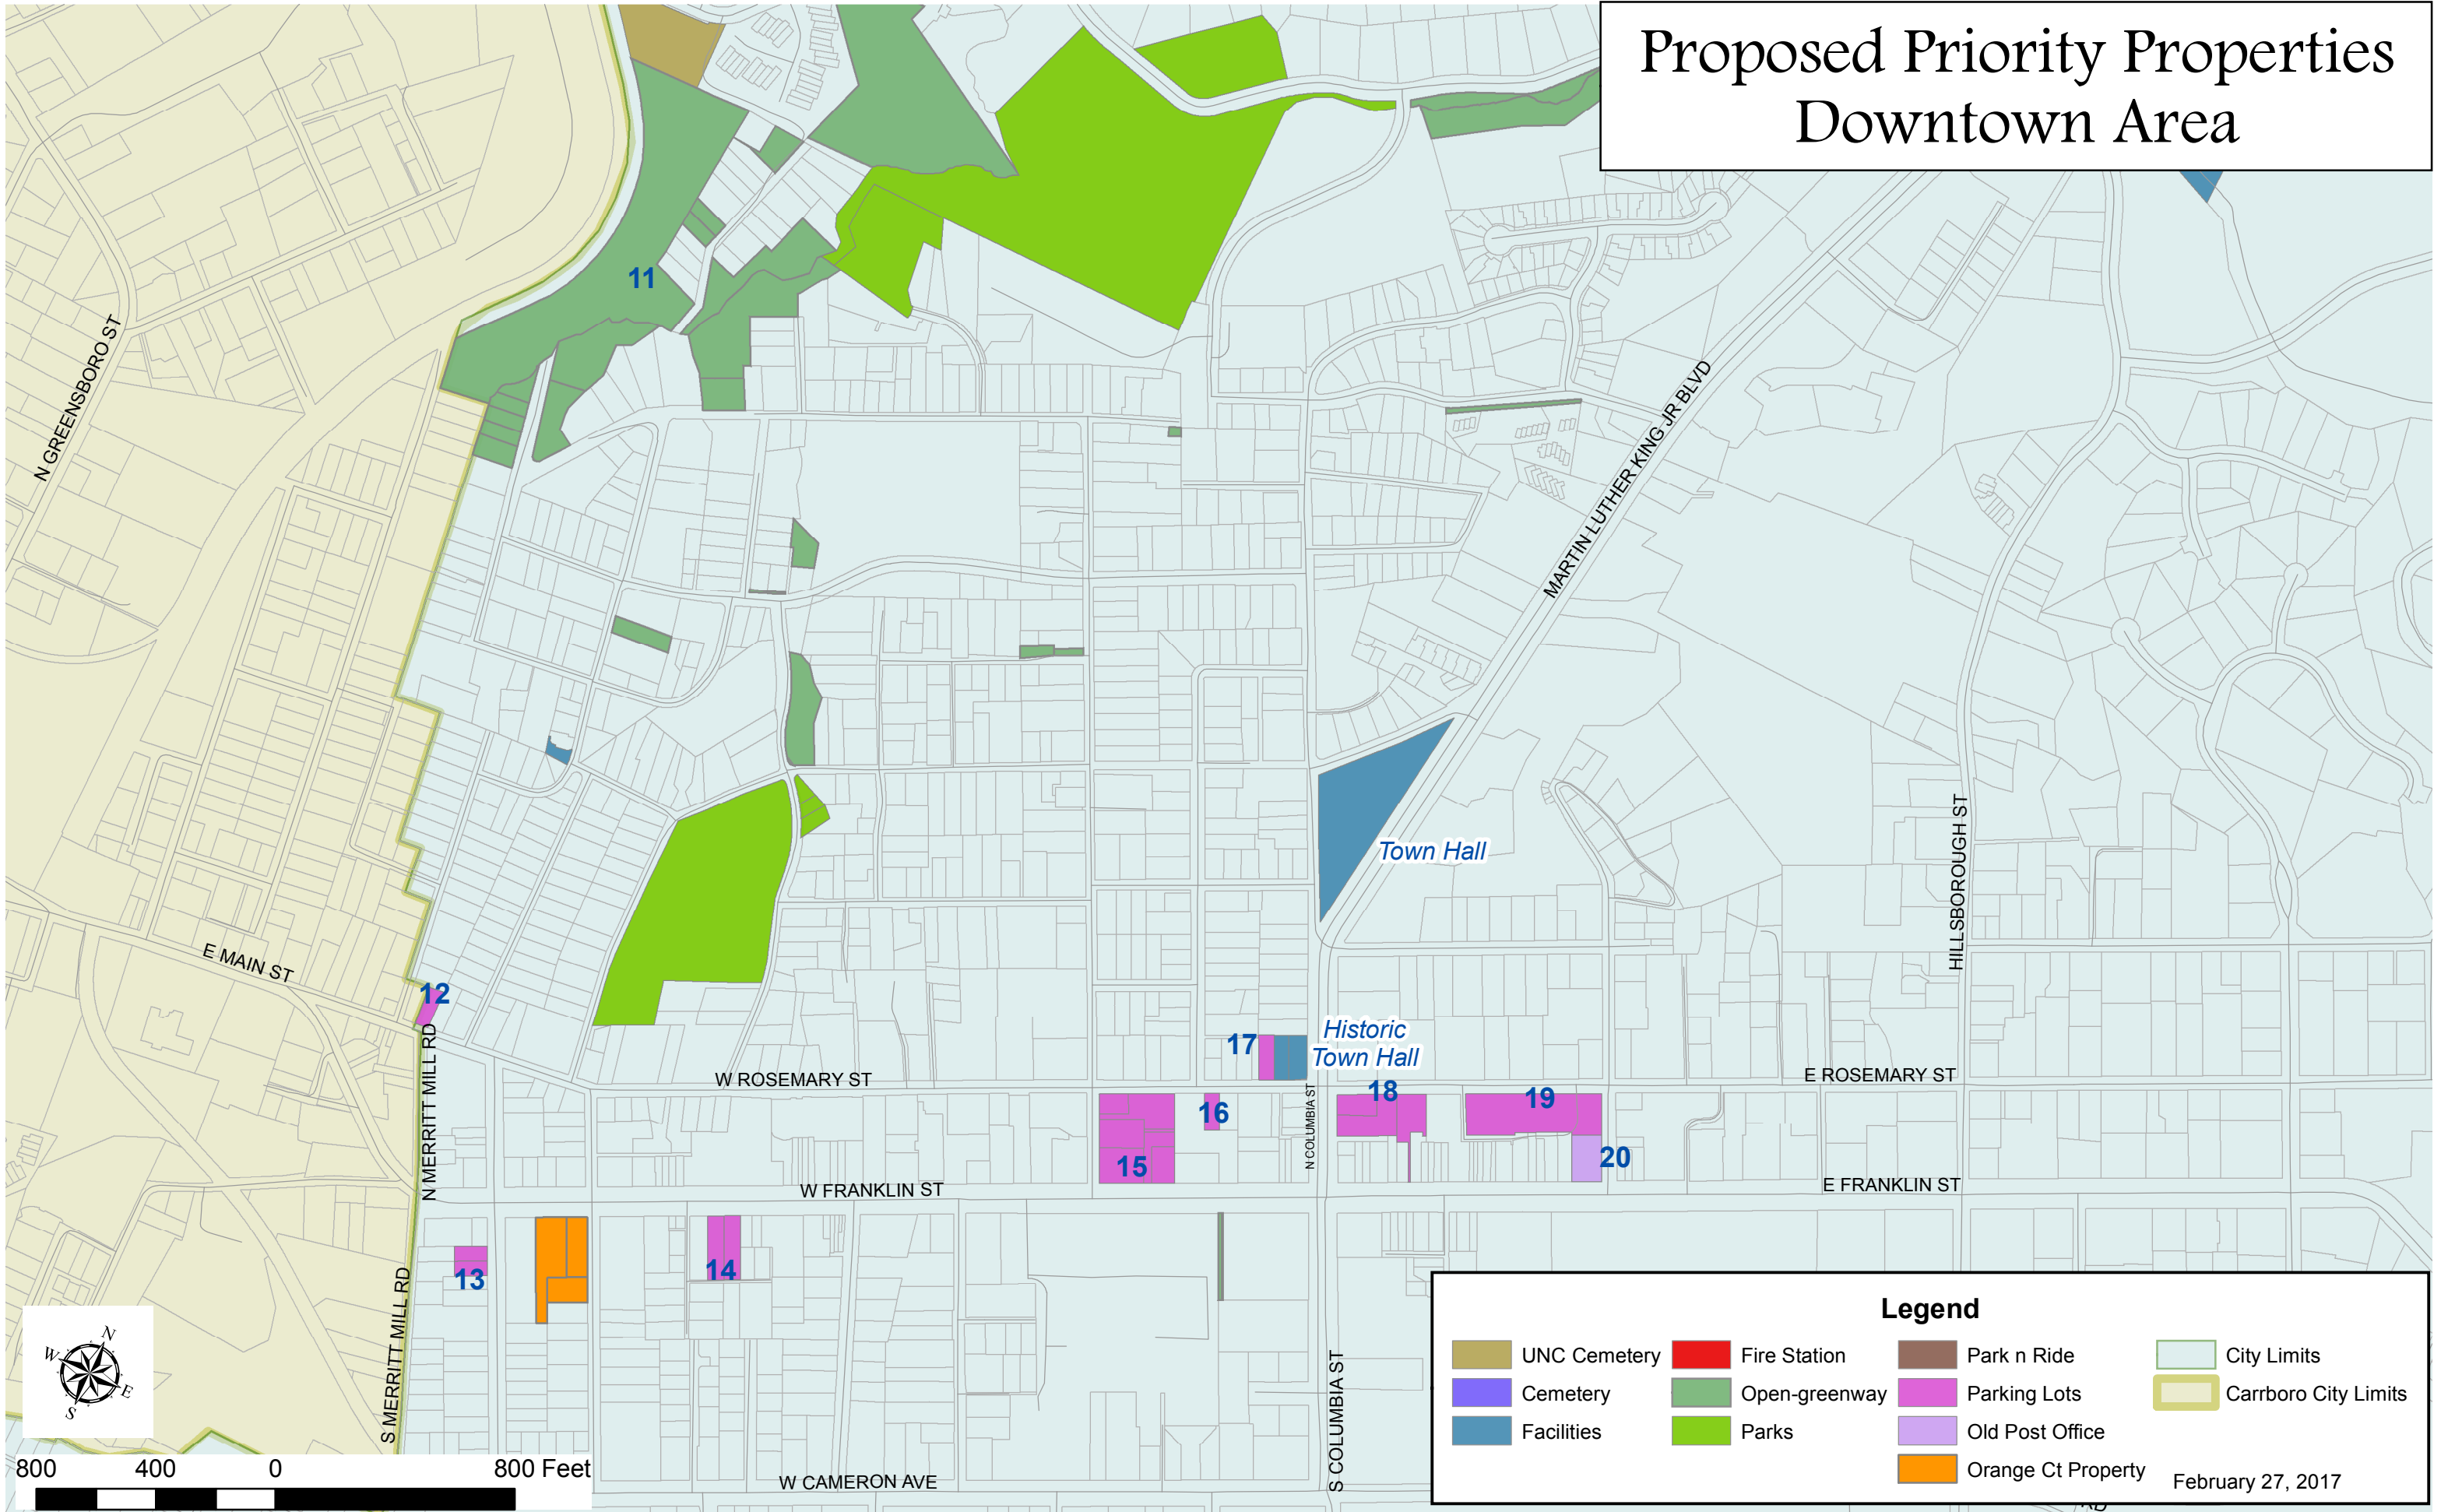

Proposed Priority Properties Downtown Area

Legend

UNC Cemetery	Fire Station	Park n Ride	City Limits
Cemetery	Open-greenway	Parking Lots	Carrboro City Limits
Facilities	Parks	Old Post Office	
	Orange Ct Property		February 27, 2017