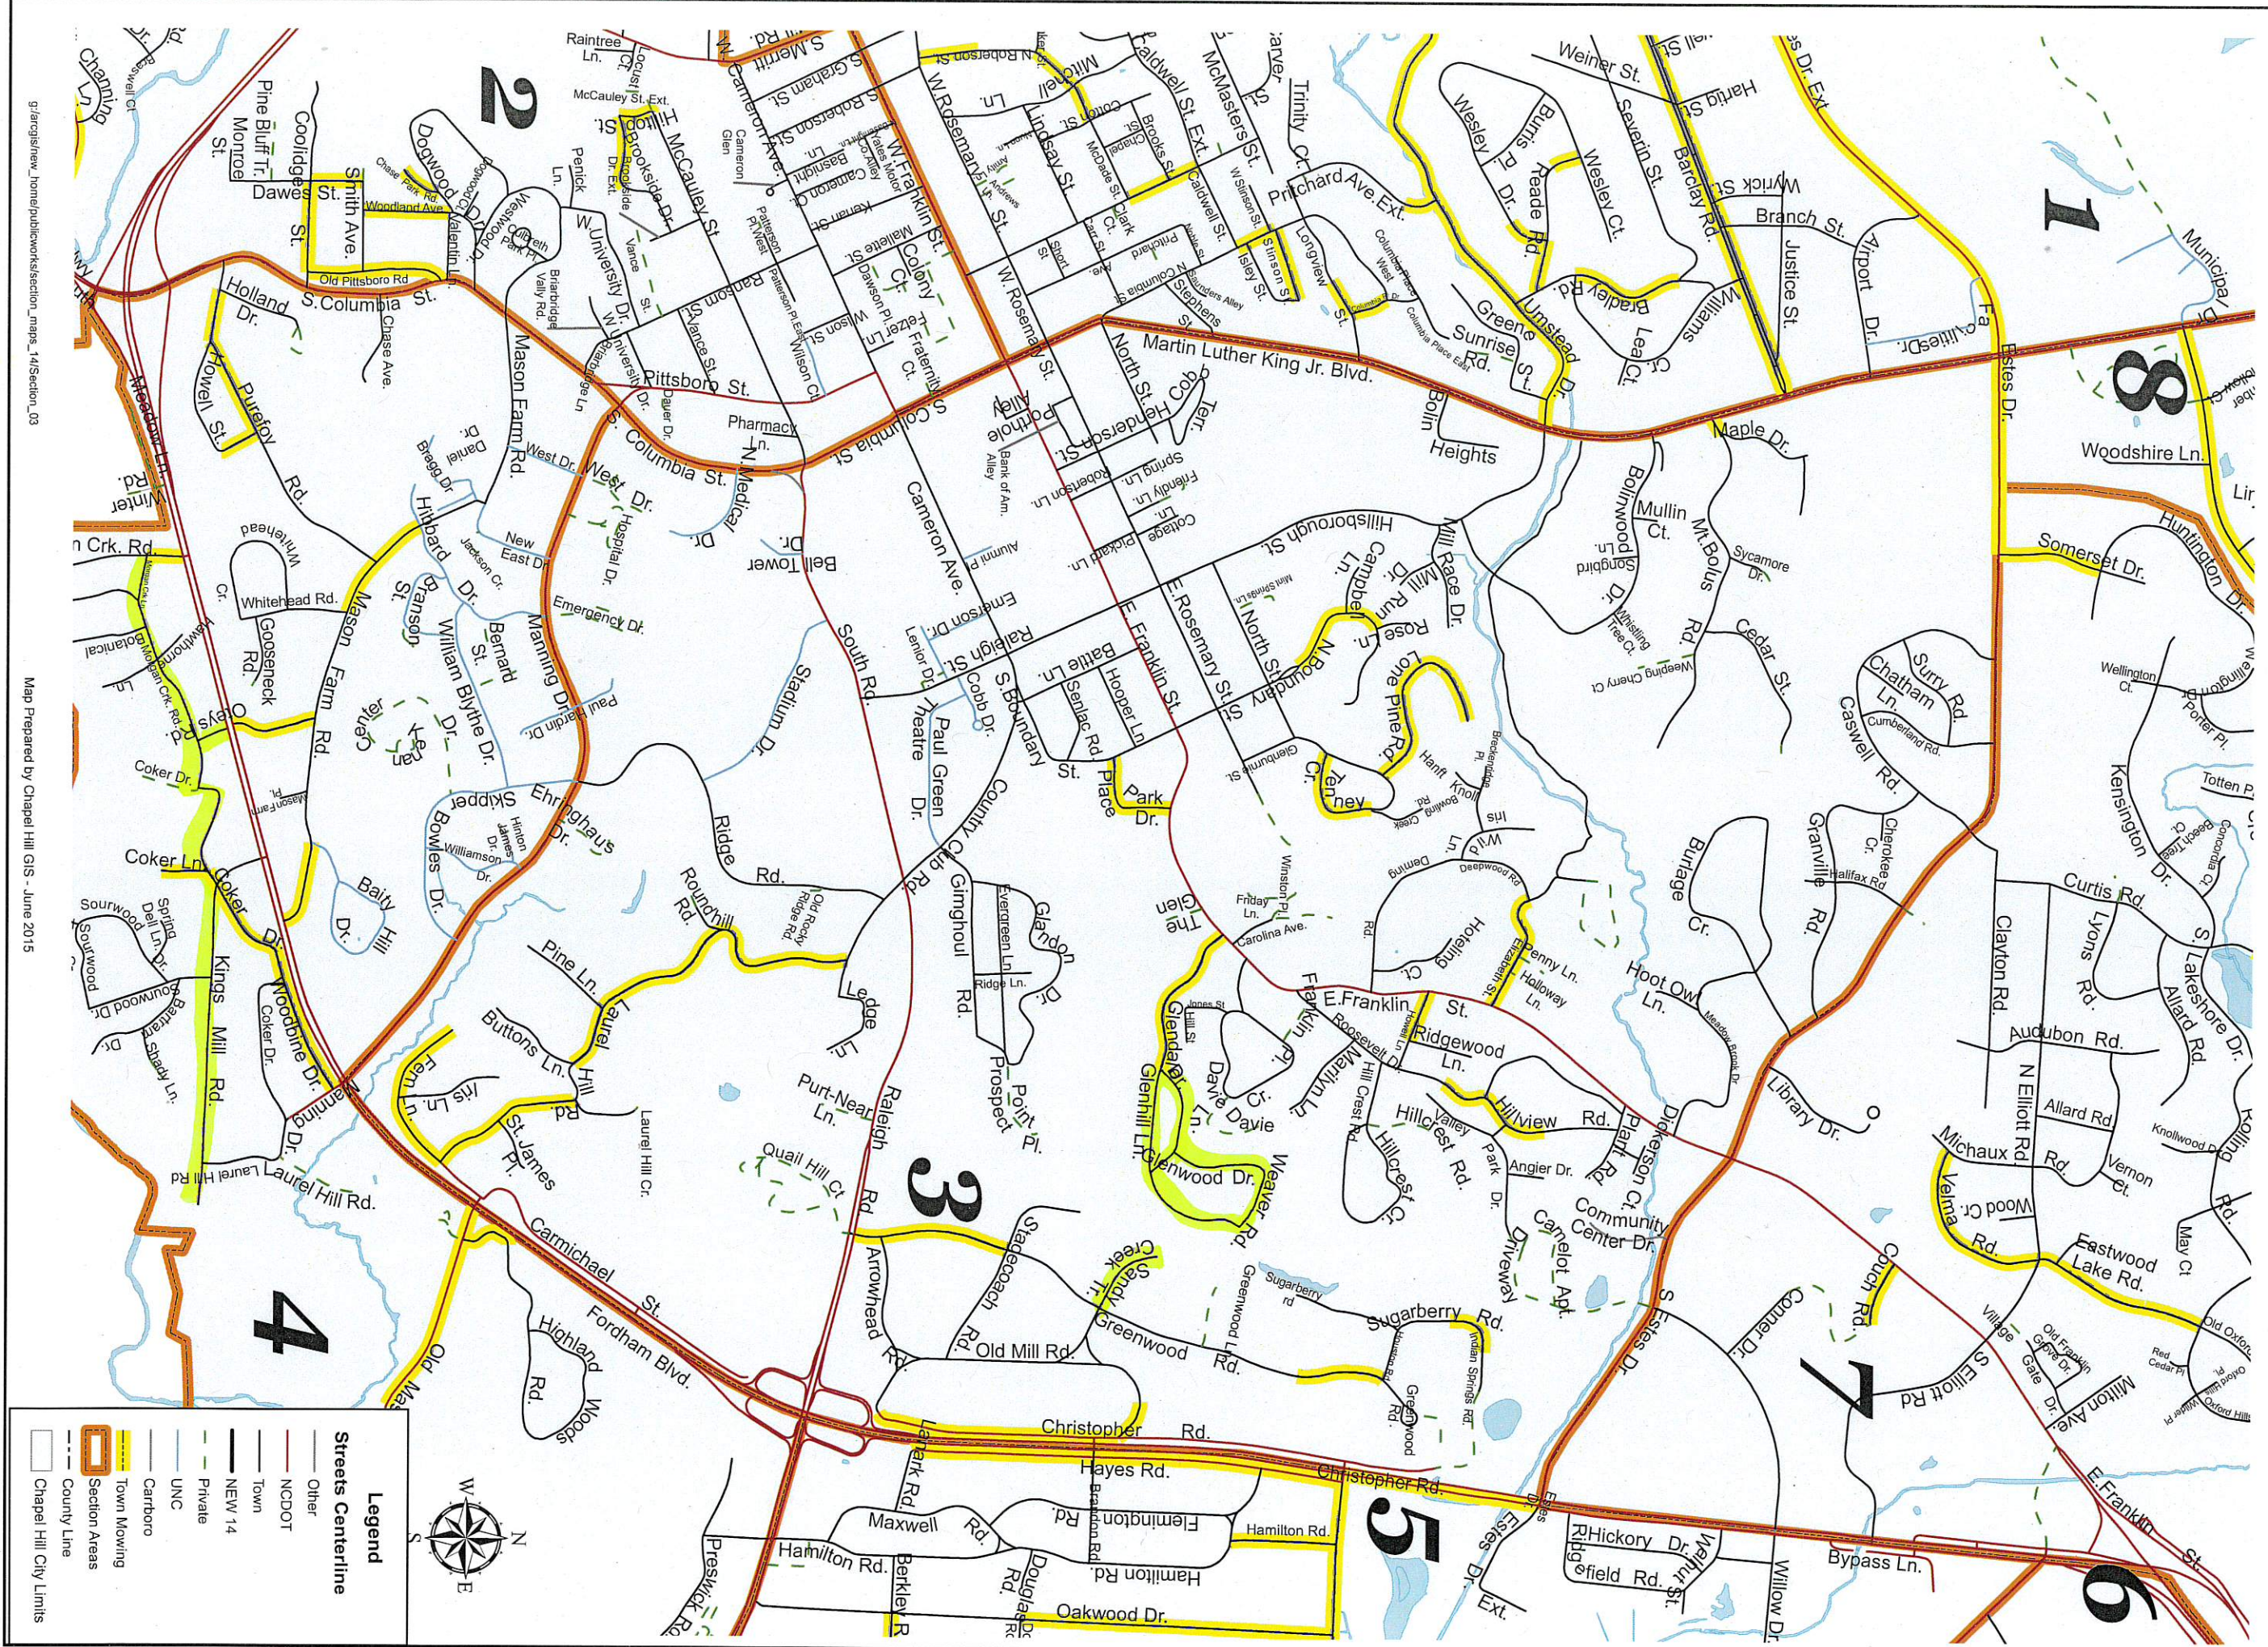

# Section Maintenance Area 1

# Section Maintenance Area 2

- Legend**
- Streets Centerline**
- Other
  - NCDOT
  - Town
  - NEW 14
  - Private
  - UNC
  - Carboro
- Section Areas**
- Town Mowing
  - County Line
  - Chapel Hill City Limits

# Section Maintenance Area 3

**Legend**

**Streets Centerline**

- Other
- NCDOT
- Town
- NEW 14
- Private
- UNC
- Carboro

**Section Areas**

- Town Mowing
- County Line
- Chapel Hill City Limits

**Legend**

- Streets Centerline
  - Other
  - NCDOT
  - Town
  - NEW 14
  - Private
  - UNC
  - Carrboro
  - Town Mowing
- Section Areas
- County Line
- Chapel Hill City Limits

# Section Maintenance Area 4