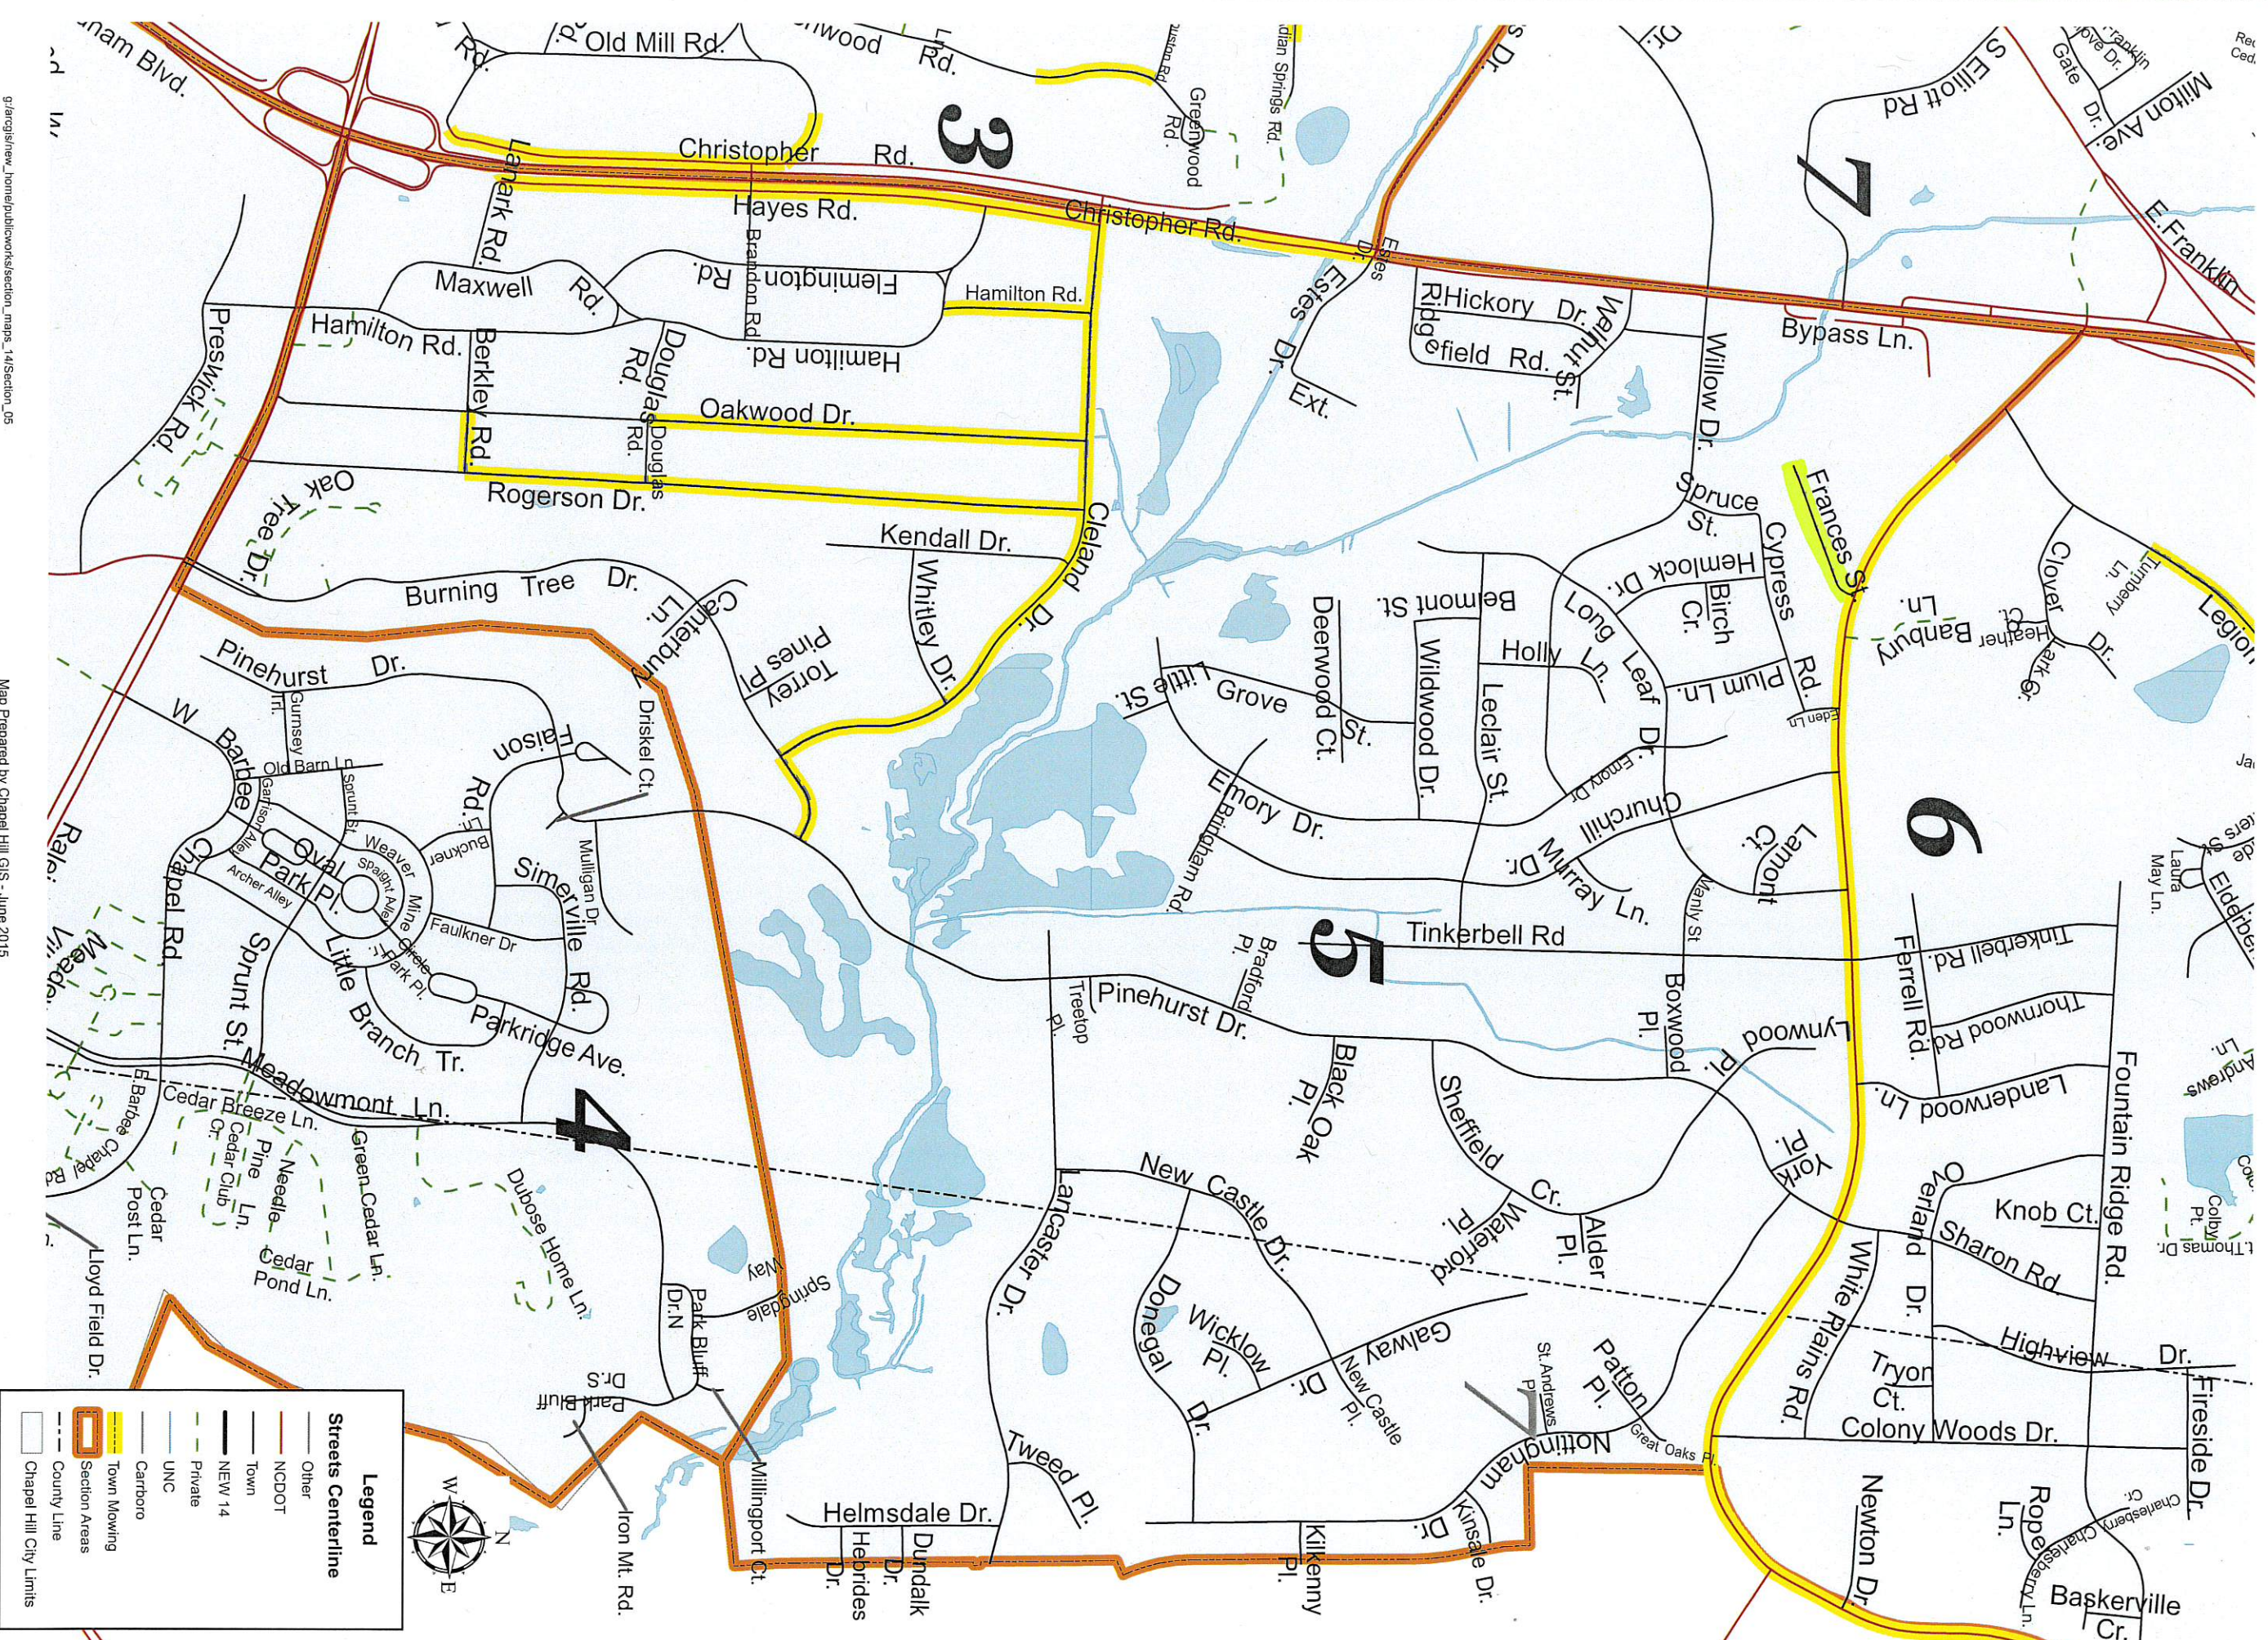

Section Maintenance Area 5