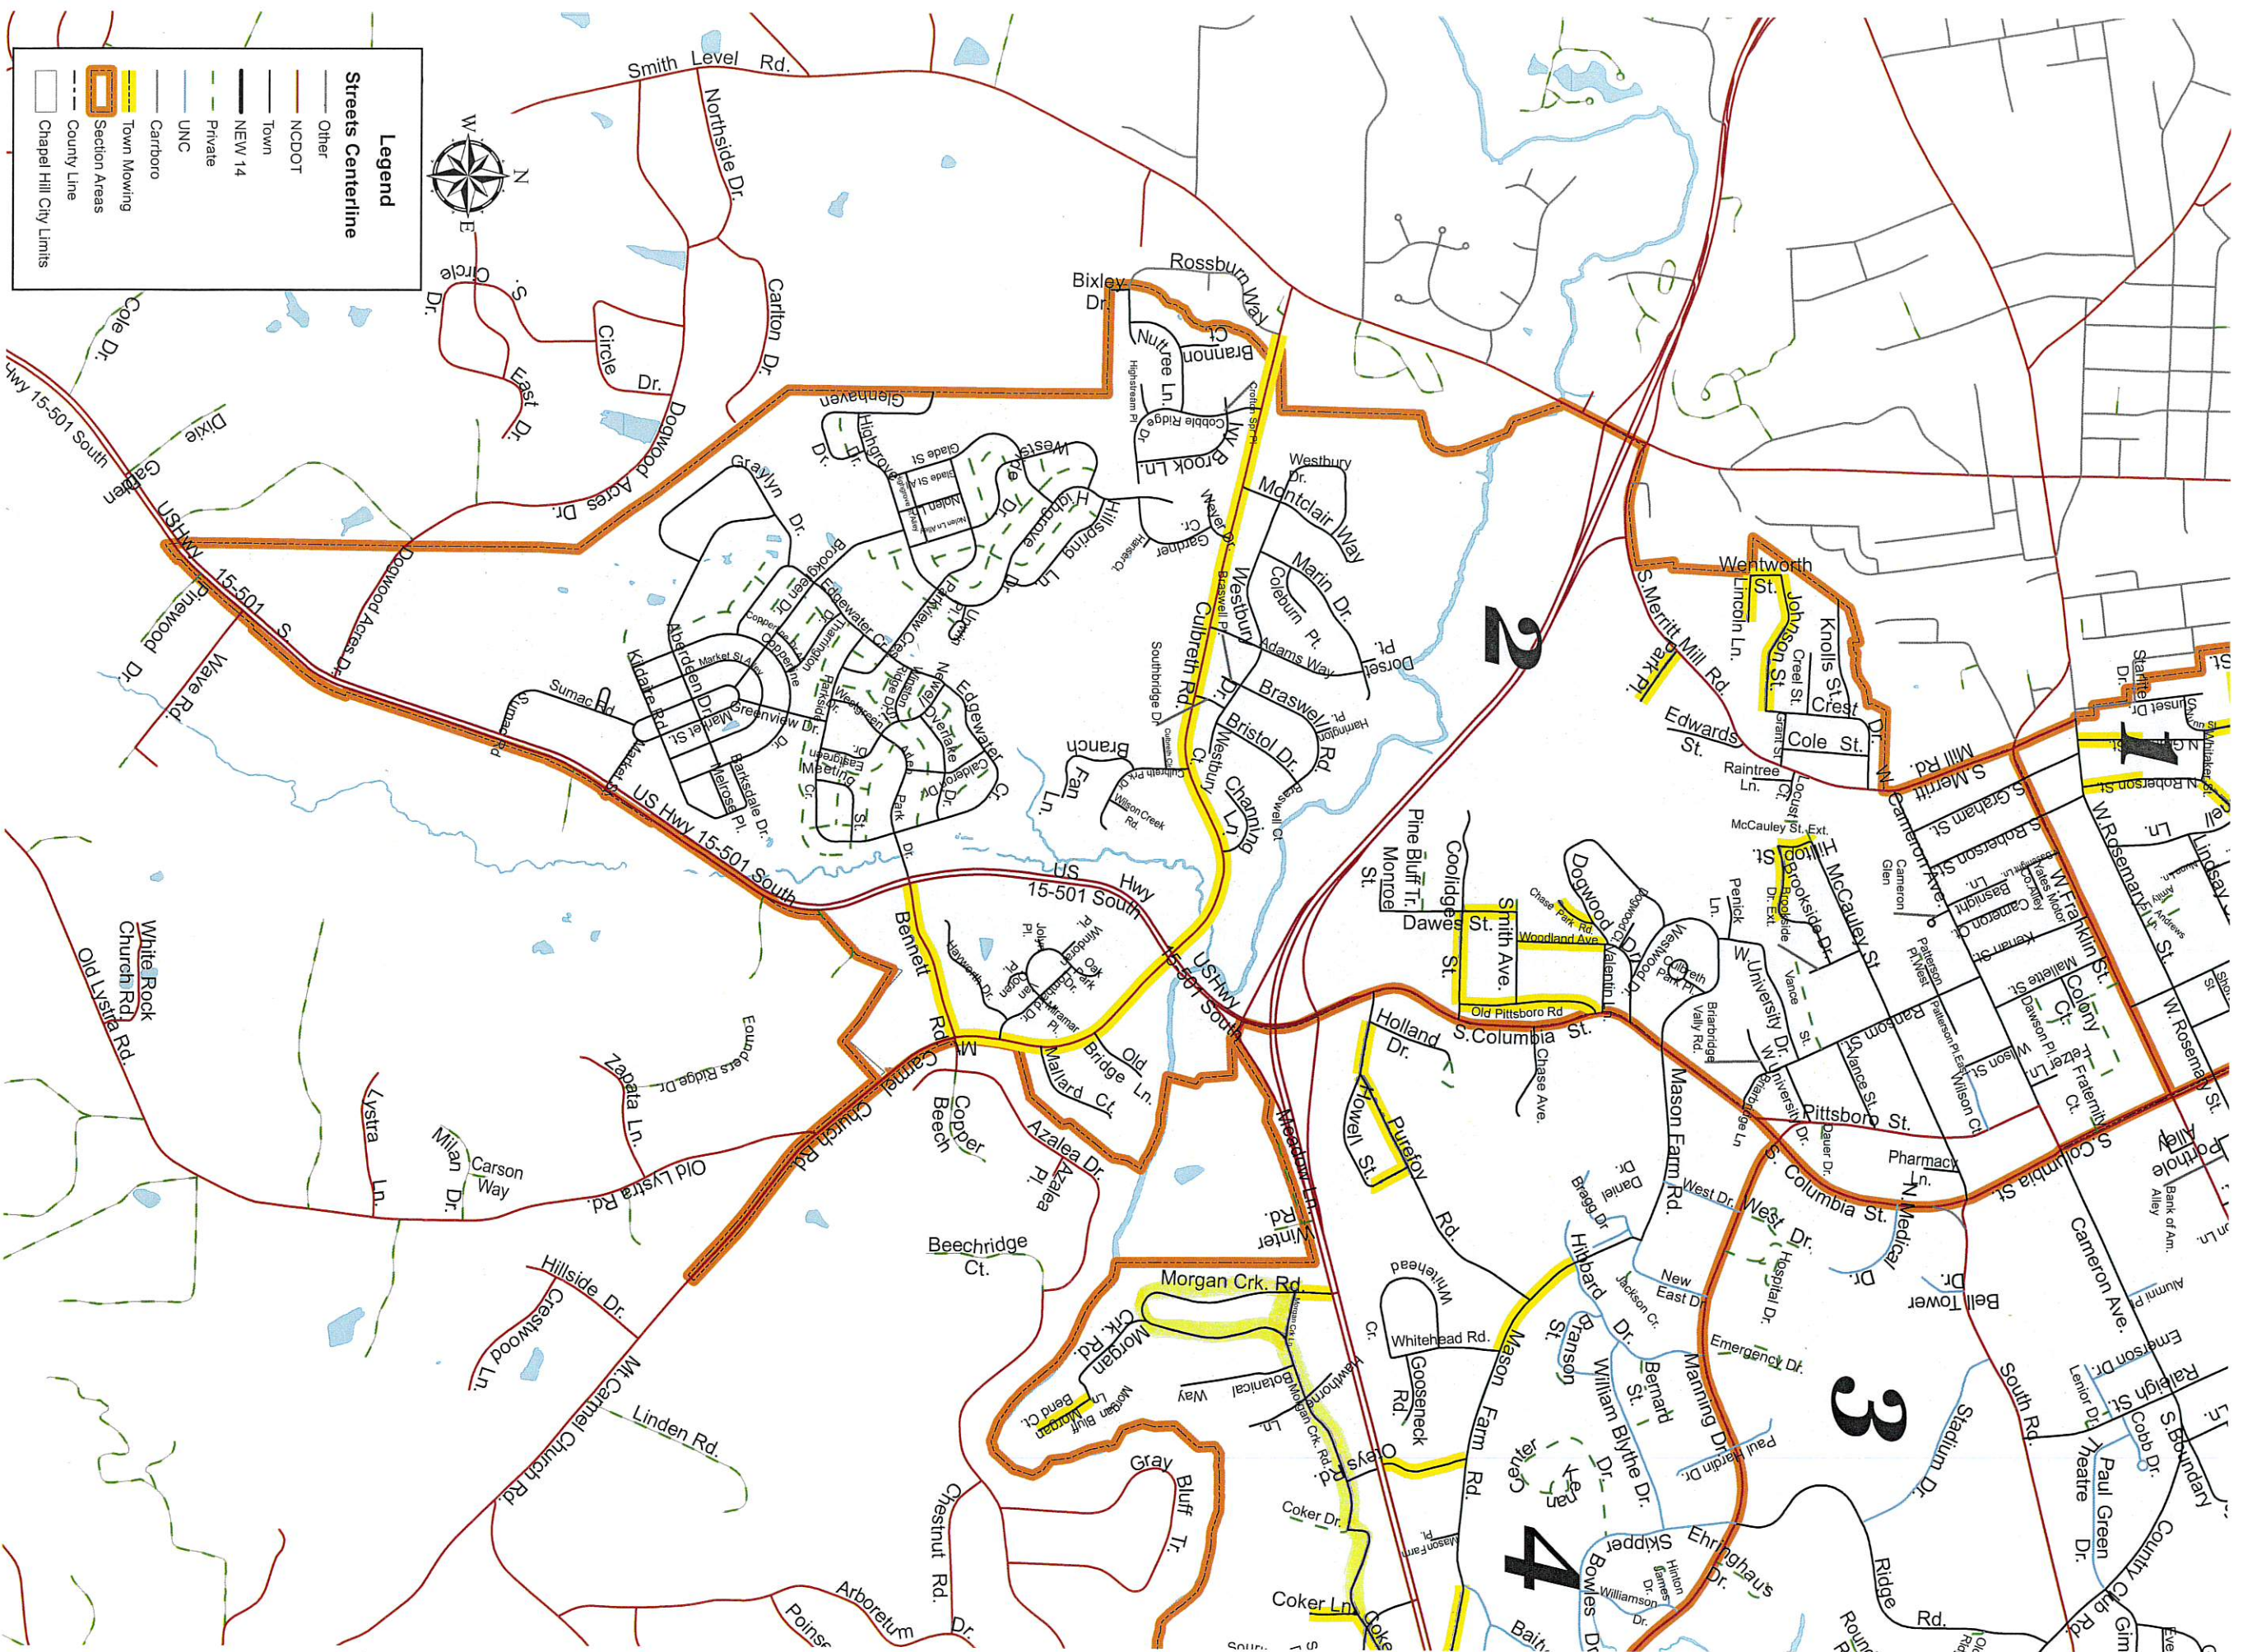

# Section Maintenance Area 1

# Section Maintenance Area 2

- Legend**
- Streets Centerline**
- Other
  - NCDOT
  - Town
  - NEW 14
  - Private
  - UNC
  - Carboro
- Section Areas**
- Town Mowing
  - County Line
  - Chapel Hill City Limits

# Section Maintenance Area 3

**Legend**

**Streets Centerline**

- Other
- NCDOT
- Town
- NEW 14
- Private
- UNC
- Carboro

**Section Areas**

- Town Mowing
- County Line
- Chapel Hill City Limits

**Legend**

- Streets Centerline
  - Other
  - NCDOT
  - Town
  - NEW 14
  - Private
  - UNC
  - Carrboro
  - Town Mowing
- Section Areas
- County Line
- Chapel Hill City Limits