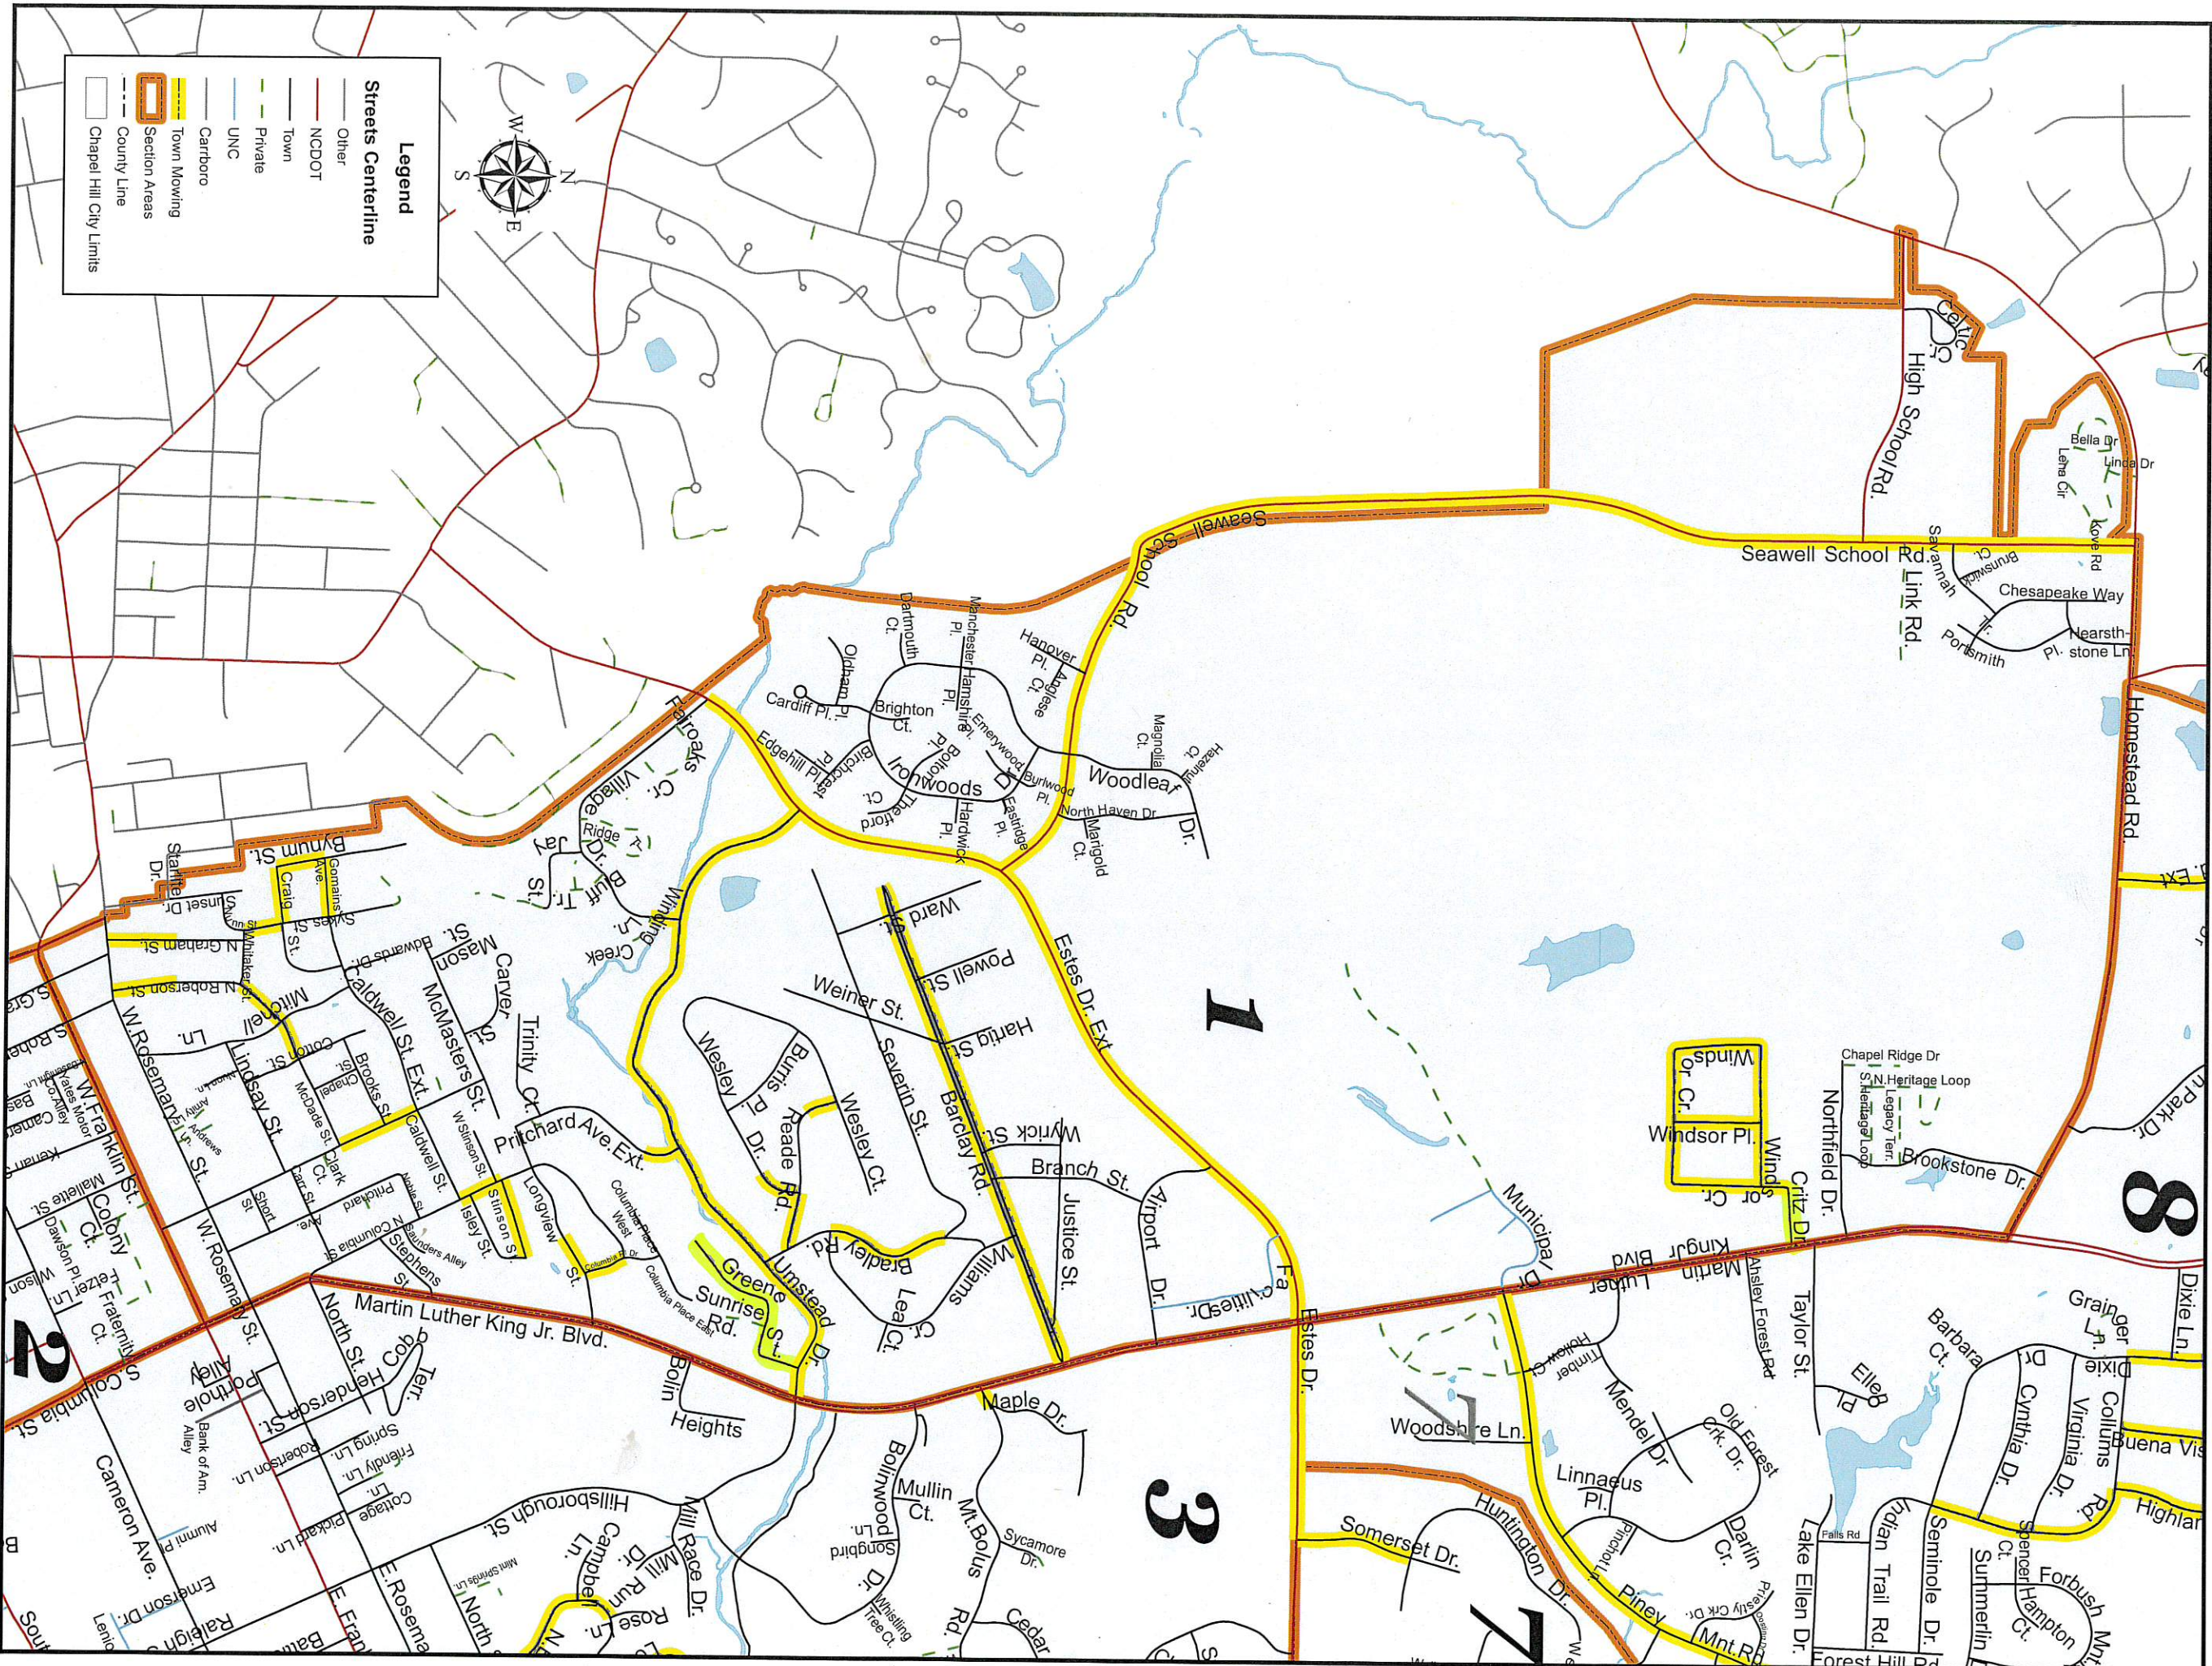

# Section Maintenance Area 1

# Section Maintenance Area 2

- Legend**
- Streets Centerline**
- Other
  - NCDOT
  - Town
  - NEW 14
  - Private
  - UNC
  - Carboro
- Section Areas**
- Town Mowing
  - County Line
  - Chapel Hill City Limits

# Section Maintenance Area 3

**Legend**

**Streets Centerline**

- Other
- NCDOT
- Town
- NEW 14
- Private
- UNC
- Carboro

**Section Areas**

- Town Mowing
- County Line
- Chapel Hill City Limits

**Legend**

- Streets Centerline
  - Other
  - NCDOT
  - Town
  - NEW 14
  - Private
  - UNC
  - Carrboro
  - Town Mowing
- Section Areas
- County Line
- Chapel Hill City Limits