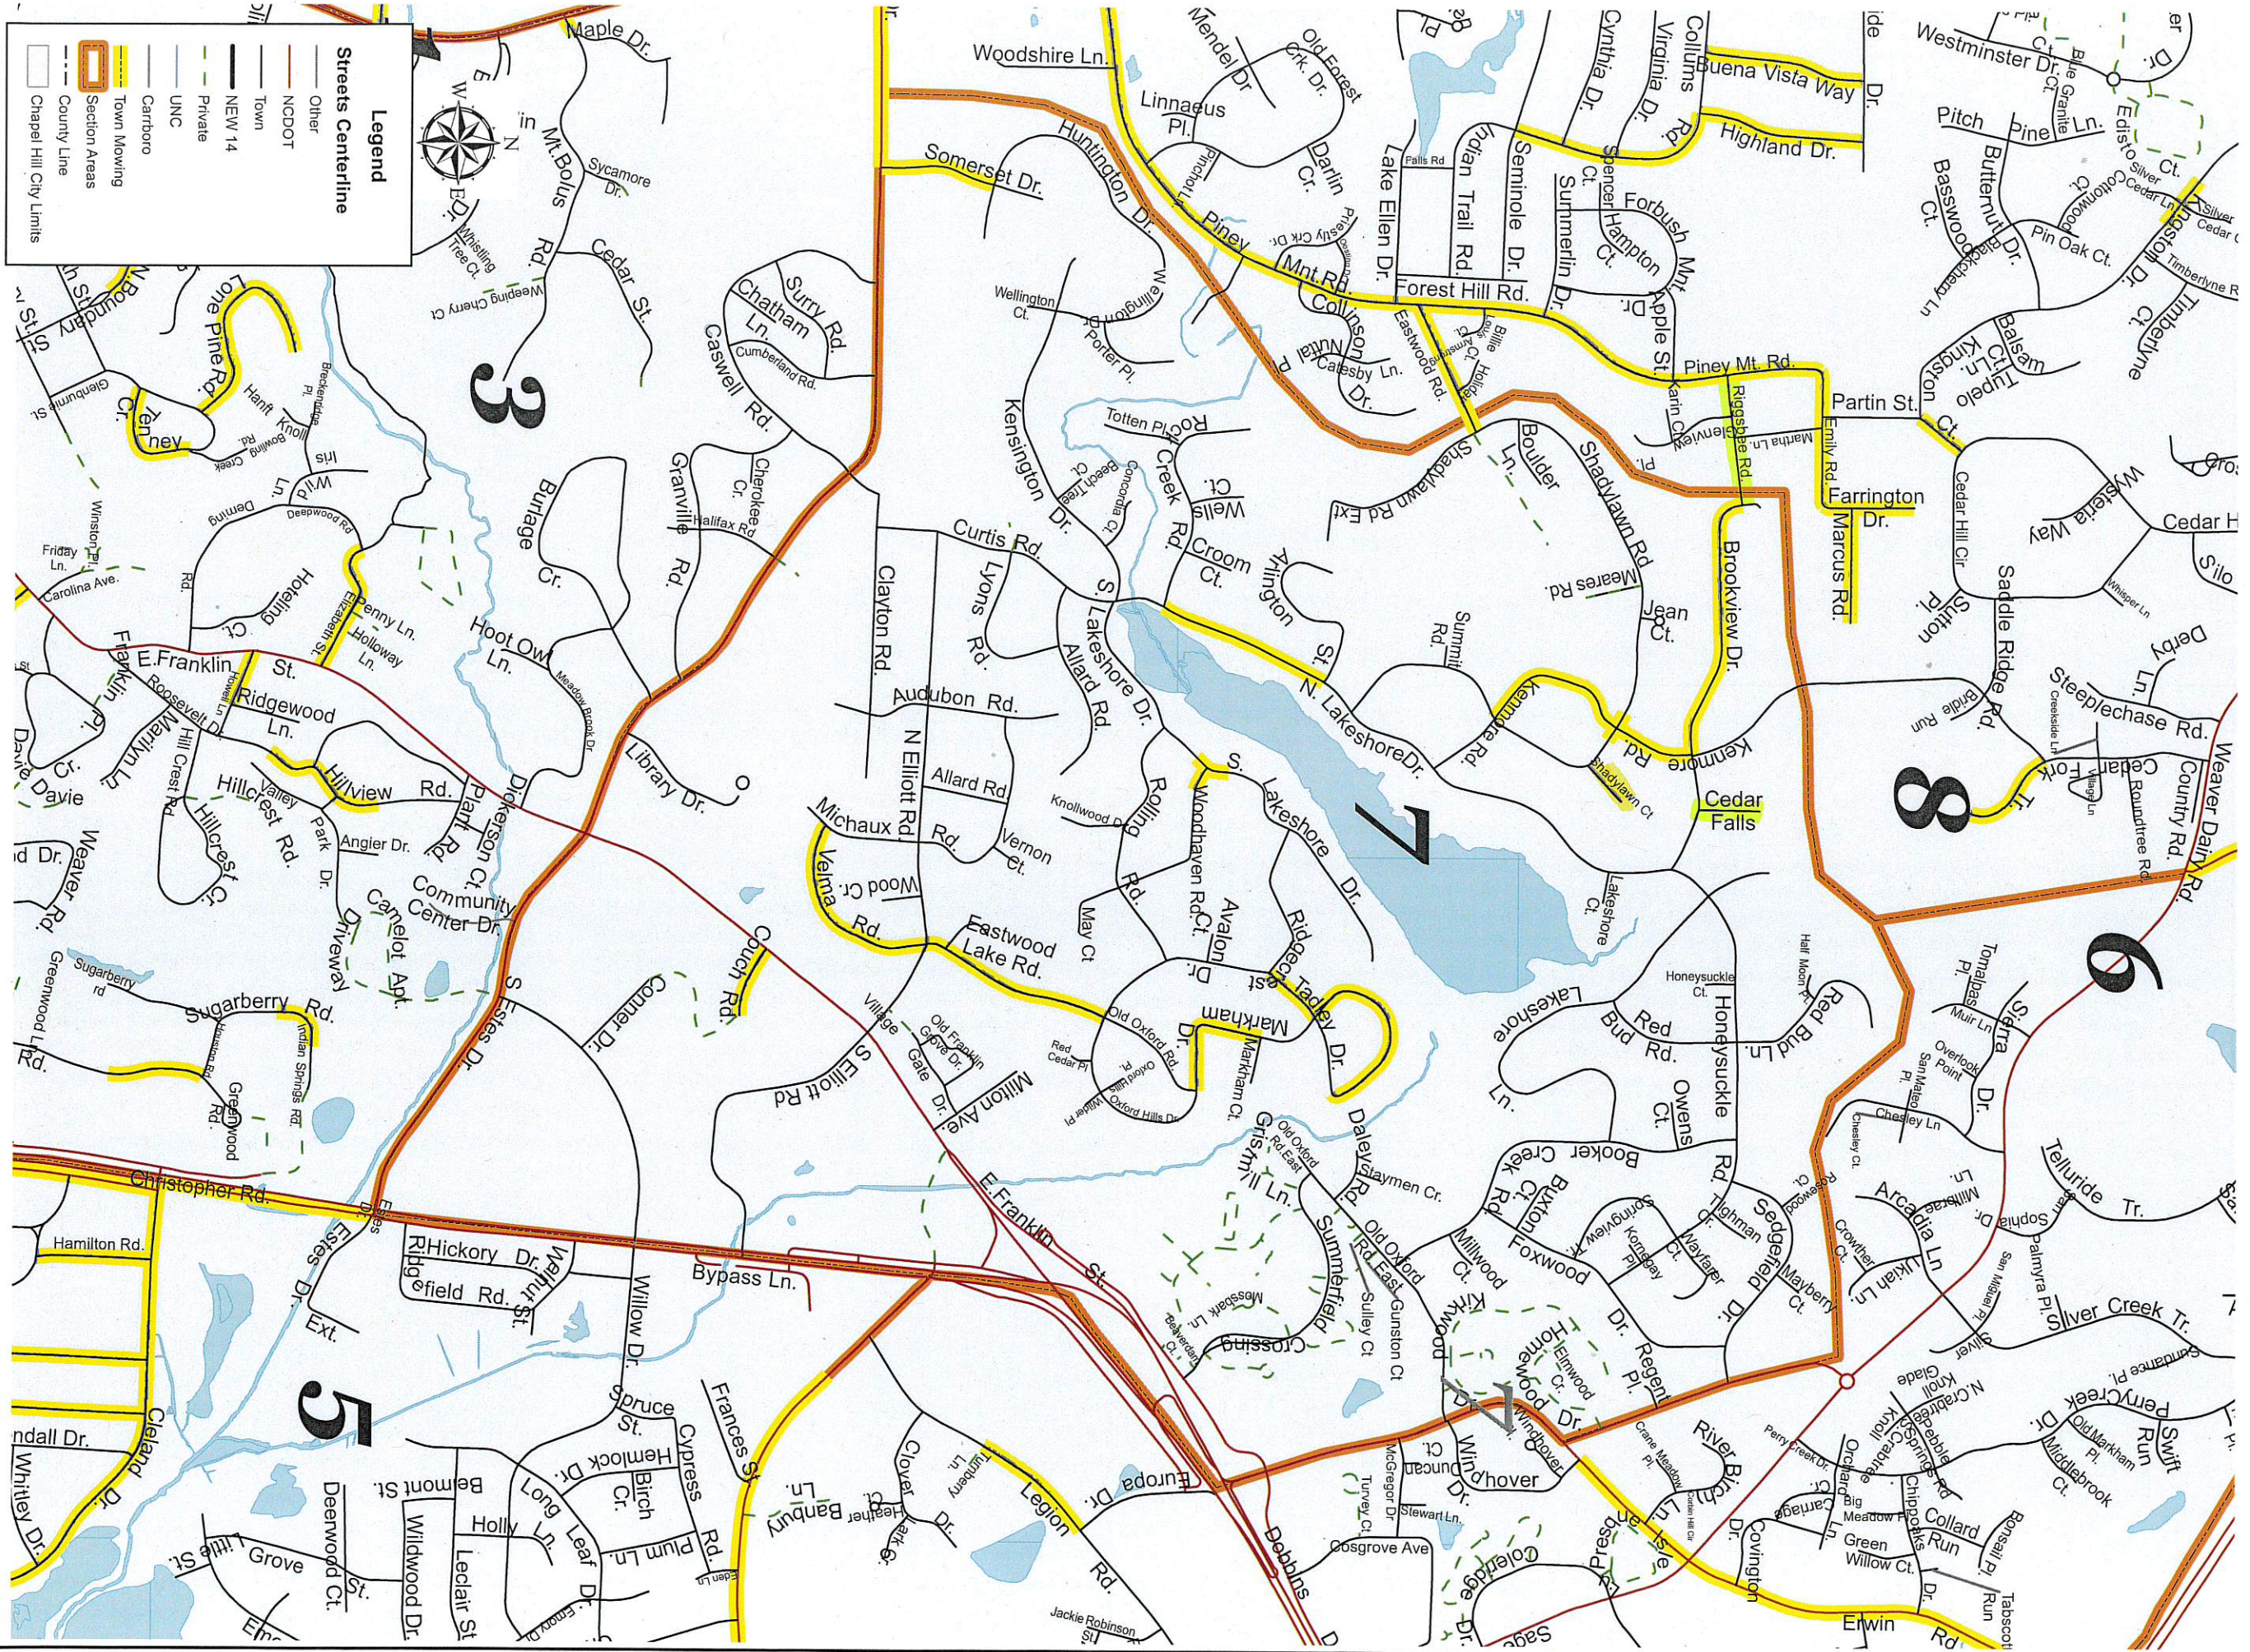

Section Maintenance Area 7