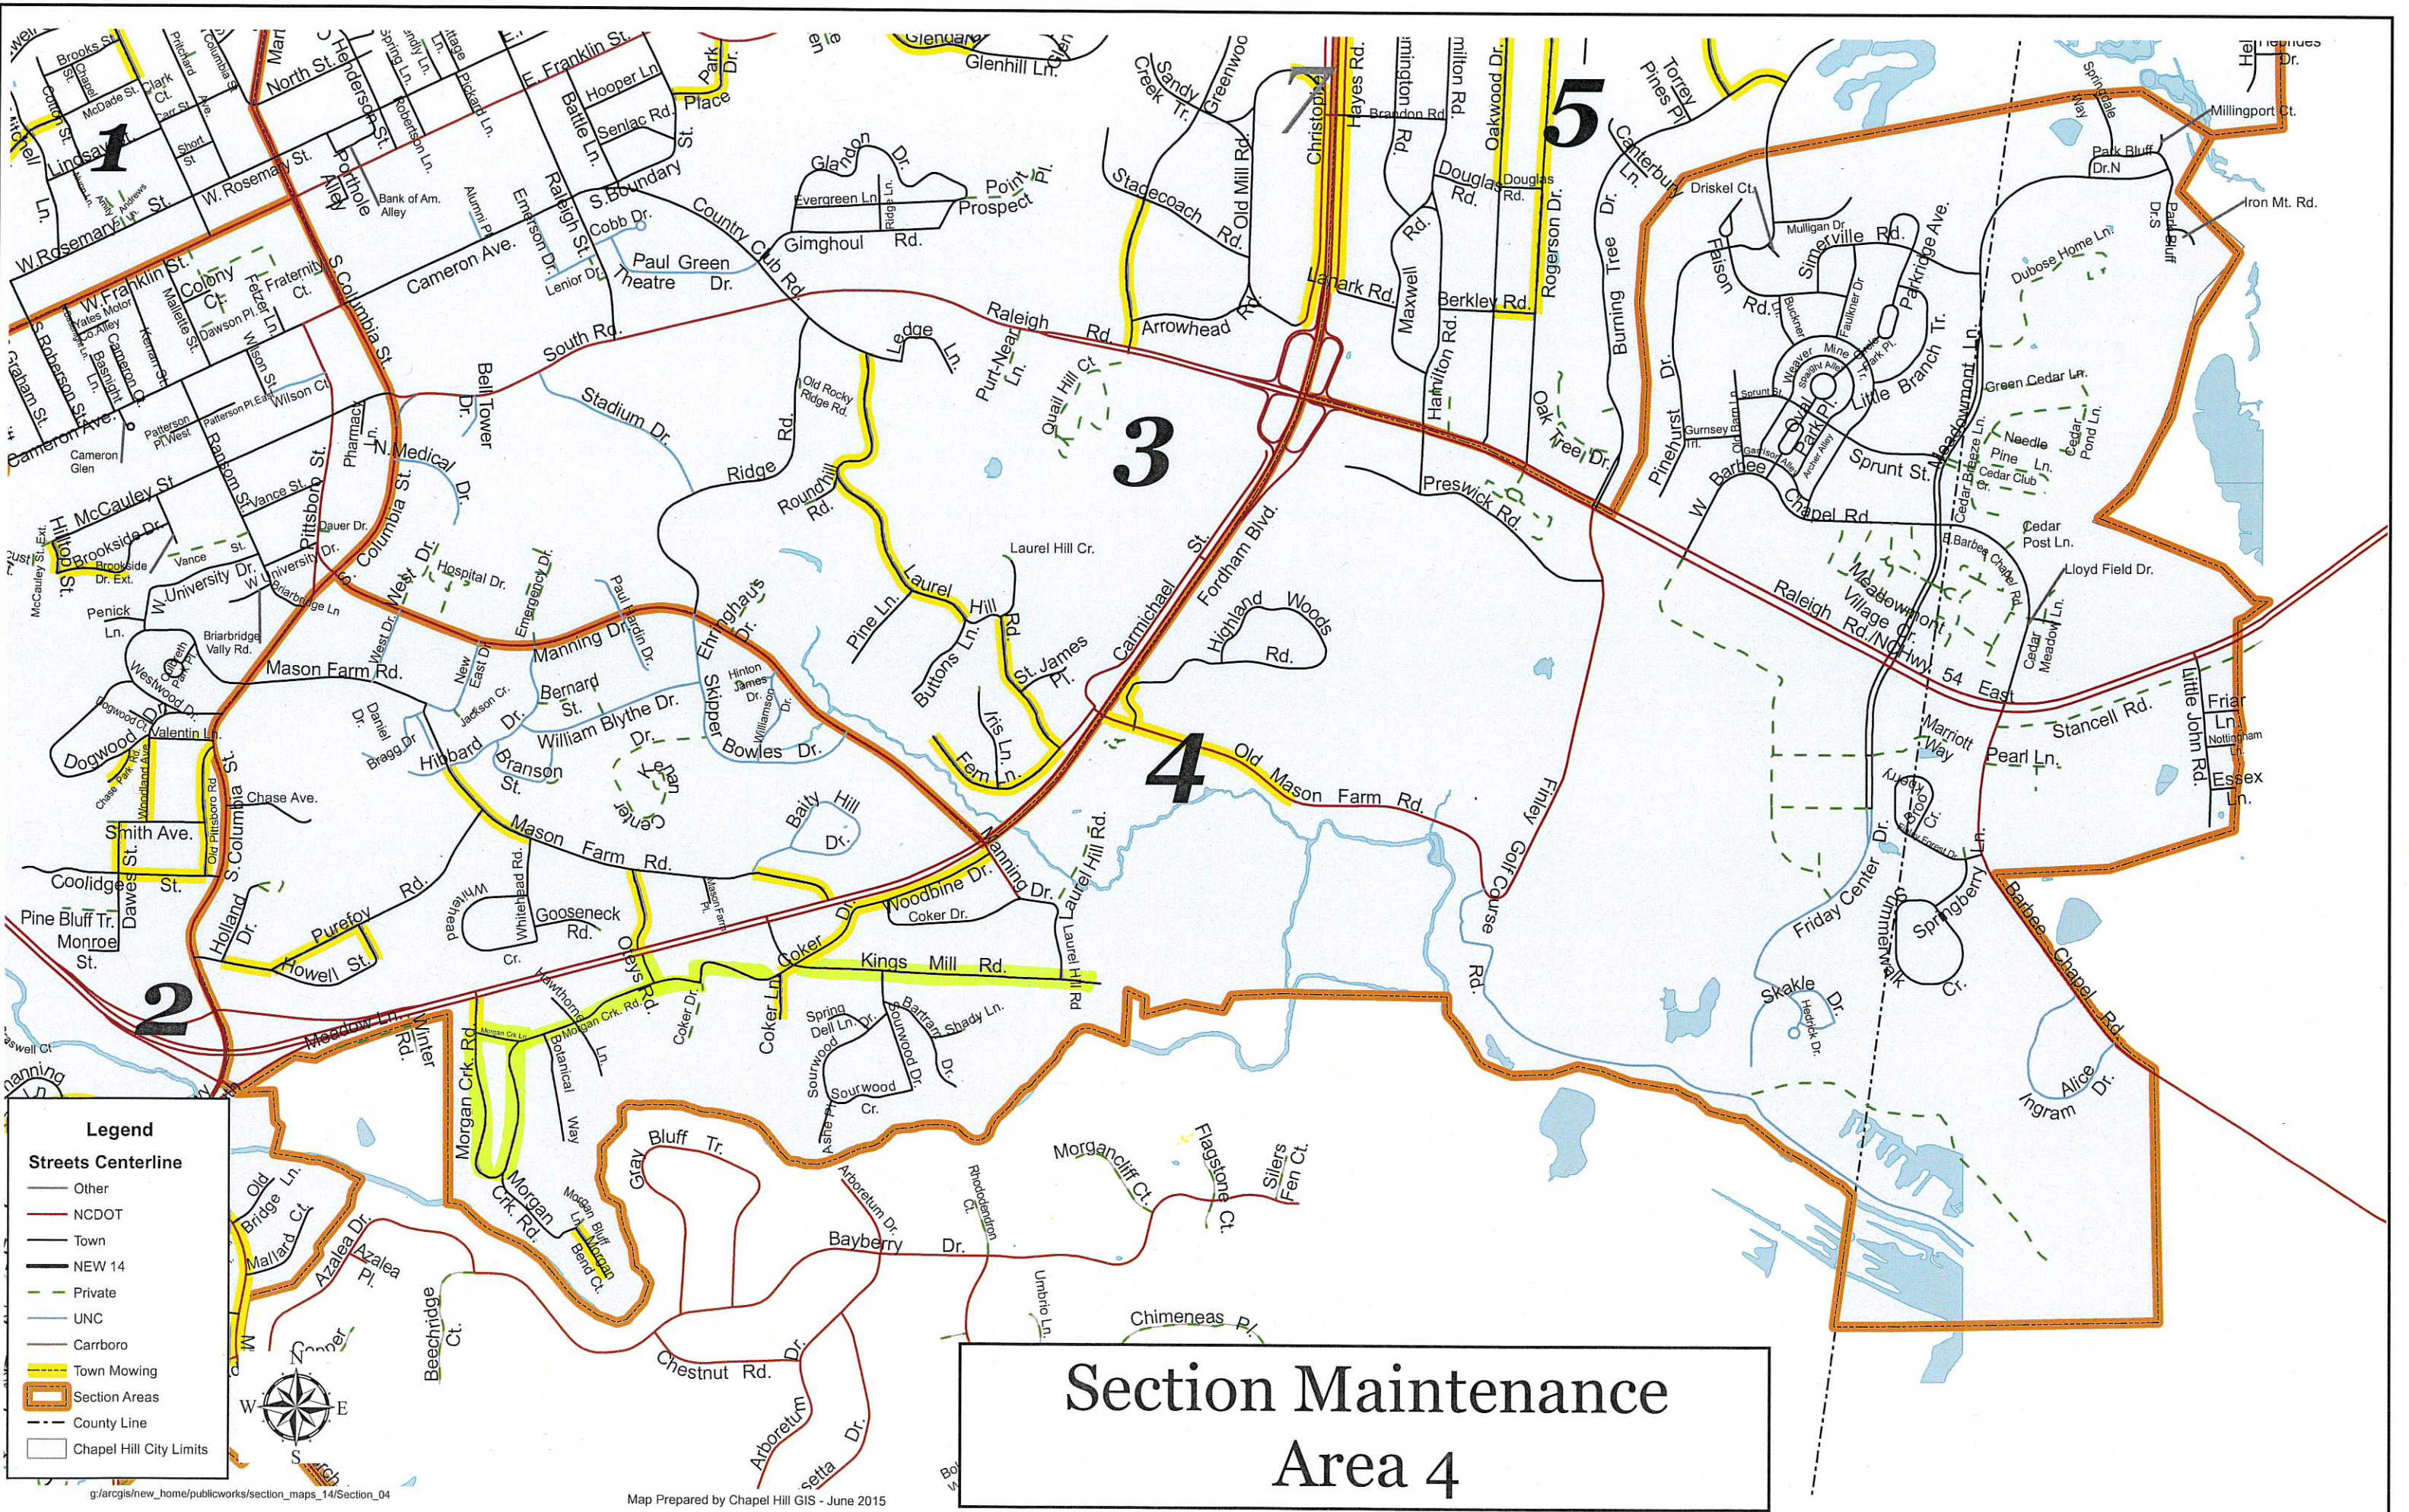

# Section Maintenance Area 2

- Legend**
- Streets Centerline**
- Other
  - NCDOT
  - Town
  - NEW 14
  - Private
  - UNC
  - Carboro
- Section Areas**
- Town Mowing
  - County Line
  - Chapel Hill City Limits

# Section Maintenance Area 3

**Legend**

**Streets Centerline**

- Other
- NCDOT
- Town
- NEW 14
- Private
- UNC
- Carboro

**Section Areas**

- Town Mowing
- County Line
- Chapel Hill City Limits

**Legend**

- Streets Centerline
  - Other
  - NCDOT
  - Town
  - NEW 14
  - Private
  - UNC
  - Carrboro
  - Town Mowing
- Section Areas
- County Line
- Chapel Hill City Limits

# Section Maintenance Area 4