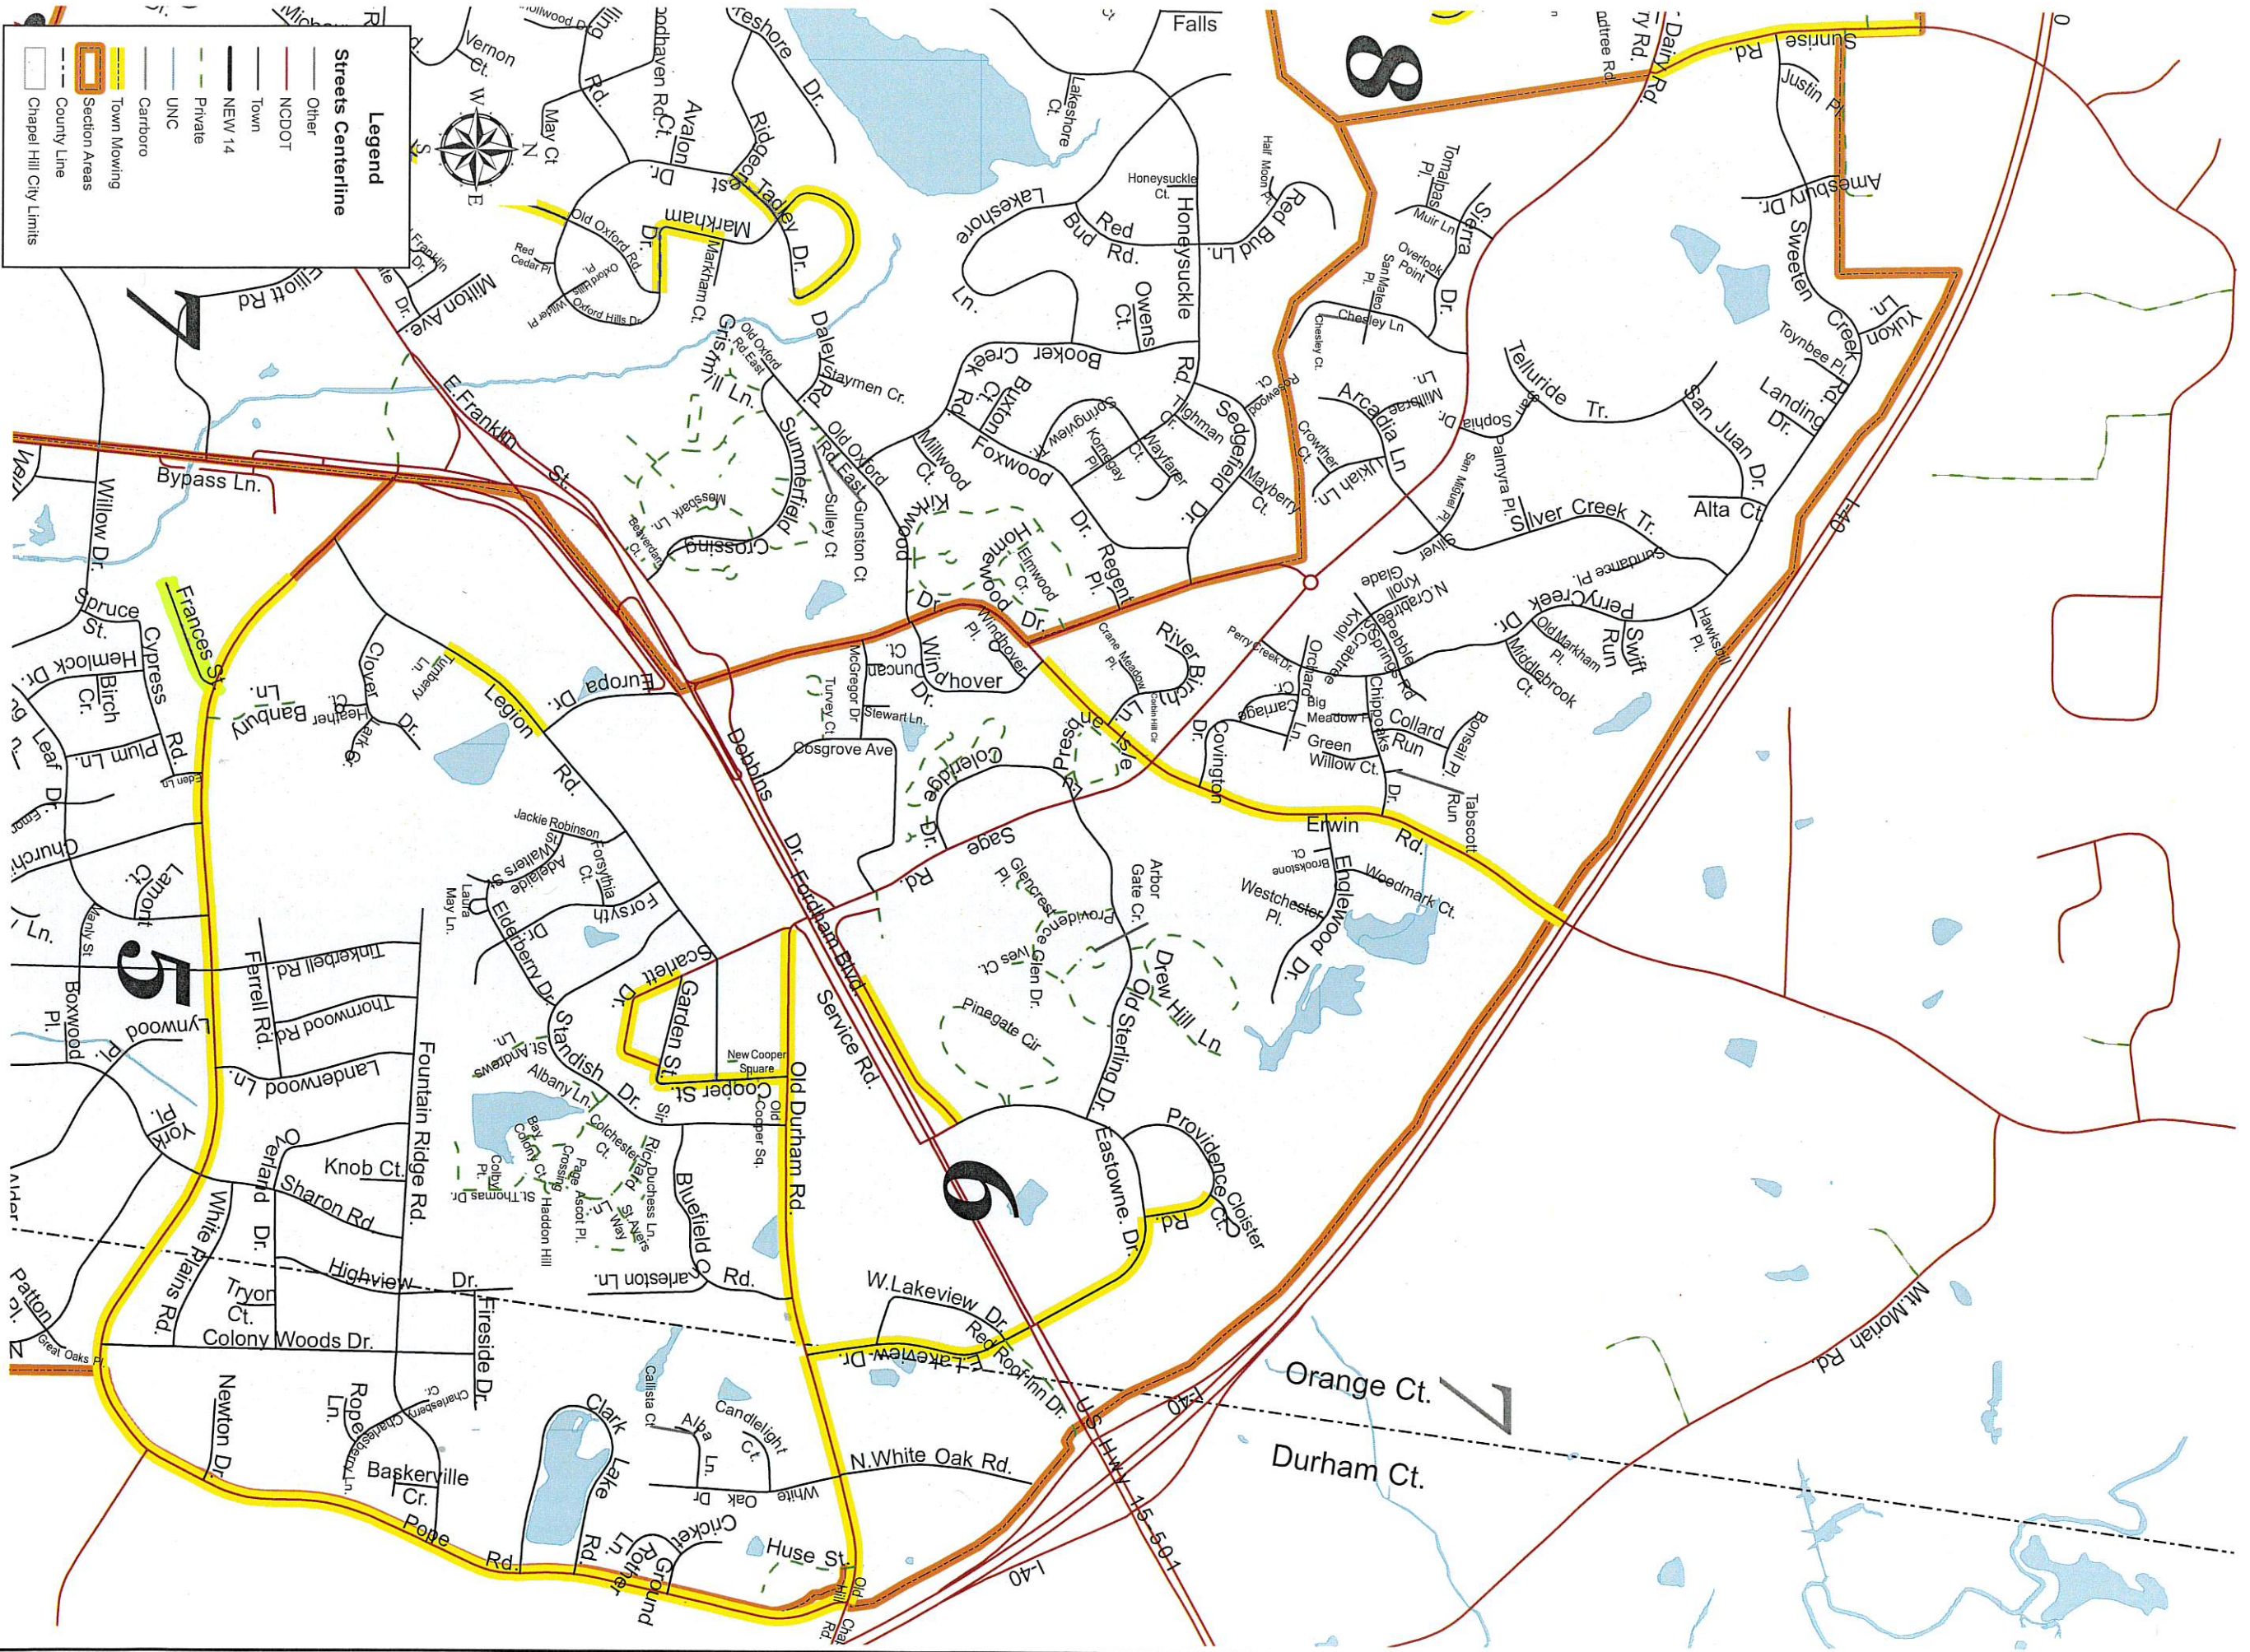

Section Maintenance Area 6