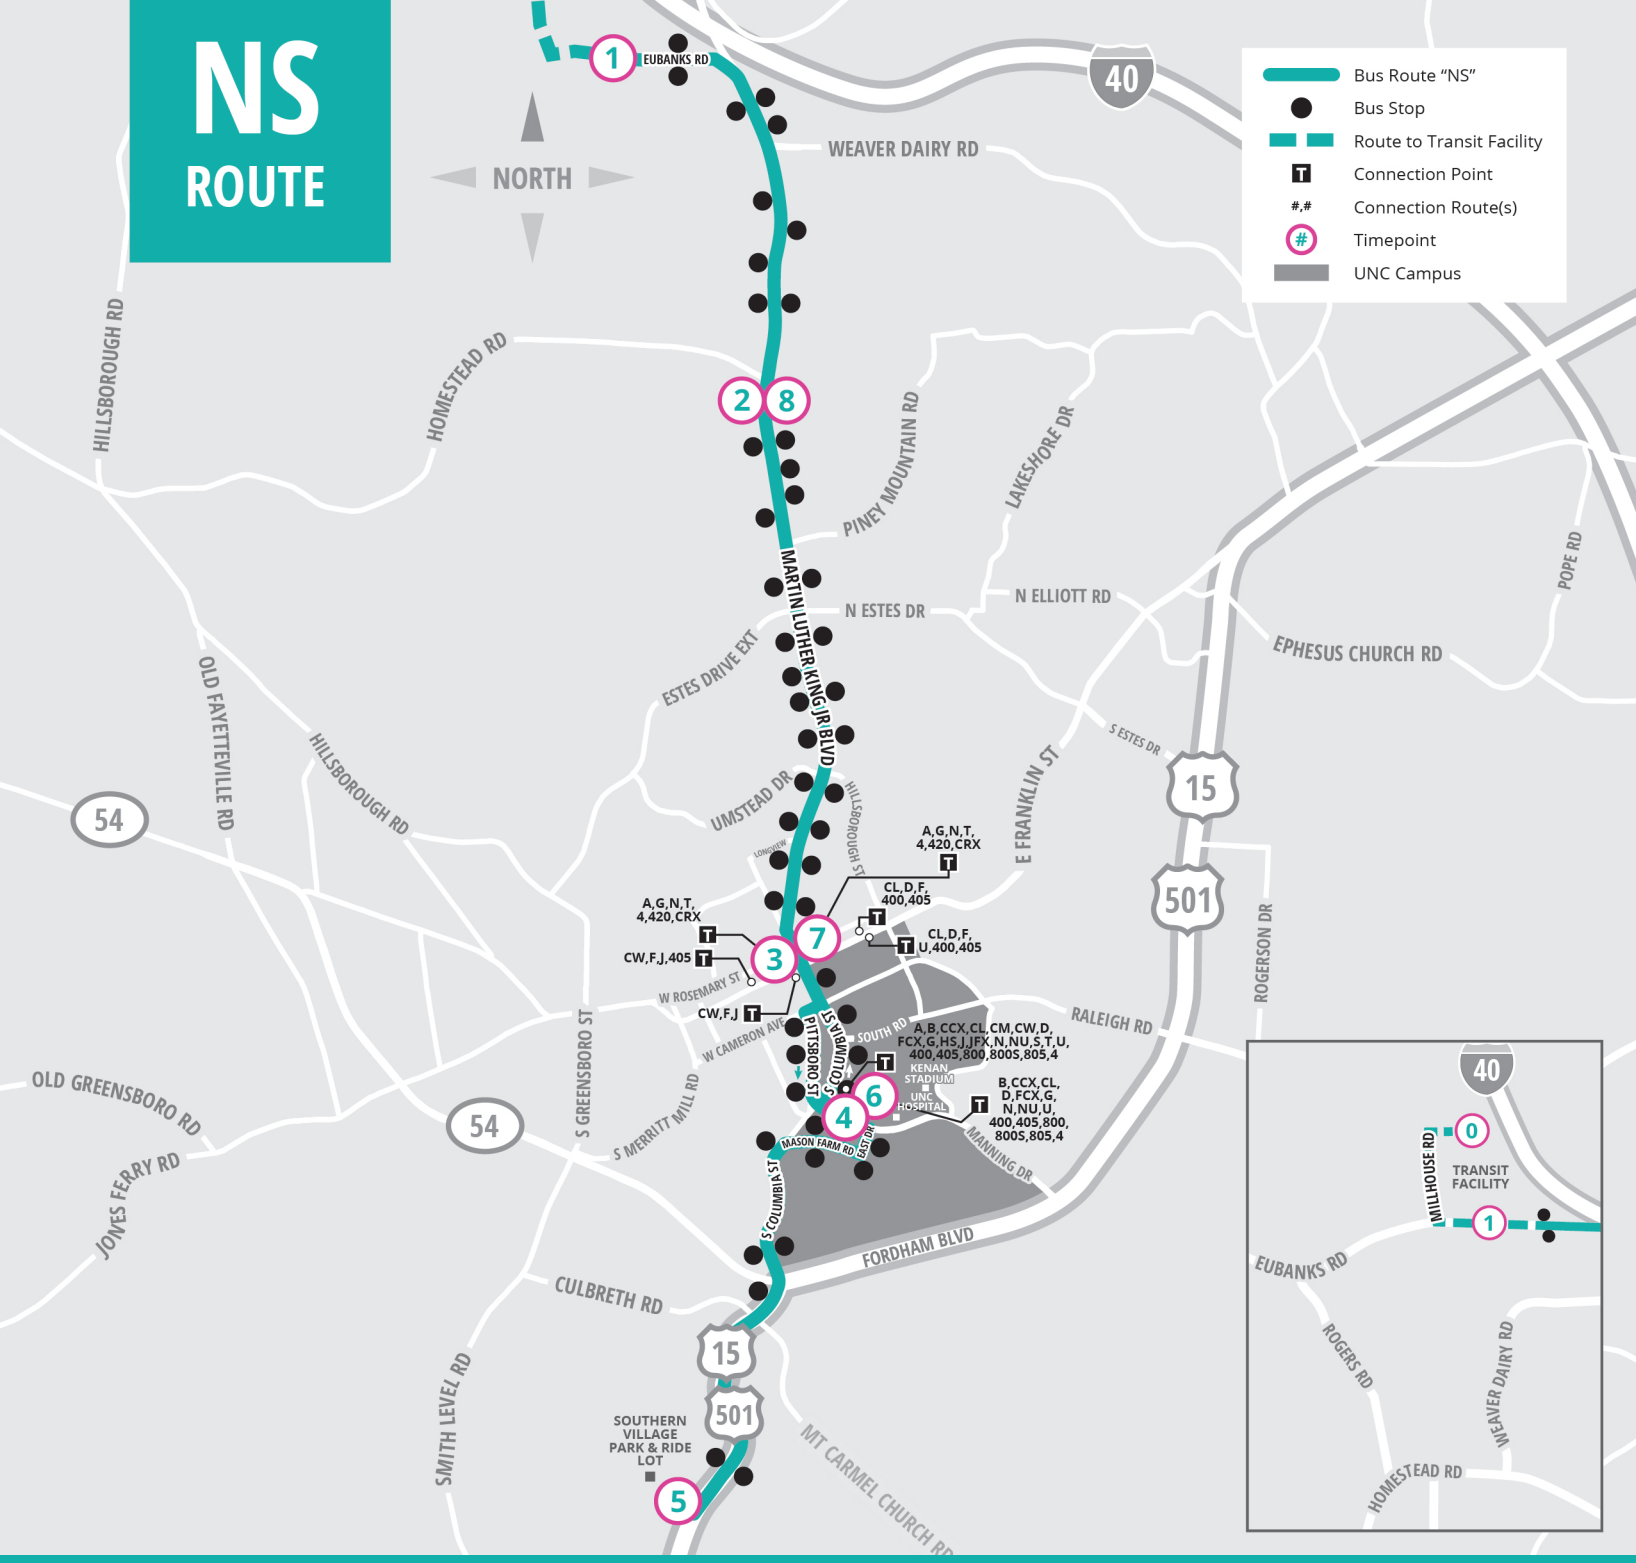

NS ROUTE

EUBANKS ROAD / SOUTHERN VILLAGE

MONDAY - FRIDAY

NS ROUTE / WEEKDAYS

Transit Facility	Eubanks Rd Park and Ride	MLK Jr Blvd at Chapel View	N Columbia St at W Franklin St	Manning Dr at UNCH Parking Deck	Arrive at Southern Village Park and Ride	Depart from Southern Village Park and Ride	Manning Dr at UNC Hospitals	N Columbia St at Rosemary St	MLK Jr Blvd at Homestead Rd	Eubanks Rd Park and Ride	Transit Facility
0	1	2	3	4	5	5	6	7	8	1	0
5:11 AM	--	--	--	--	--	5:41 AM	5:51 AM	6:00 AM	6:07 AM	6:15 AM	--
--	5:30 AM	5:35 AM	5:45 AM	5:53 AM	6:01 AM	6:11 AM	6:21 AM	6:30 AM	6:37 AM	6:45 AM	--
--	5:50 AM	5:55 AM	6:05 AM	6:13 AM	6:21 AM	6:31 AM	6:41 AM	6:50 AM	6:57 AM	7:05 AM	--
--	6:00 AM	6:05 AM	6:15 AM	6:23 AM	6:31 AM	6:41 AM	6:51 AM	7:00 AM	7:07 AM	7:15 AM	--
--	6:07 AM	6:12 AM	6:22 AM	6:30 AM	6:38 AM	6:48 AM	6:58 AM	7:07 AM	7:14 AM	7:22 AM	--
--	6:15 AM	6:20 AM	6:30 AM	6:38 AM	6:46 AM	6:56 AM	7:06 AM	7:15 AM	7:22 AM	7:30 AM	--
--	6:22 AM	6:27 AM	6:37 AM	6:45 AM	6:53 AM	7:03 AM	7:13 AM	7:22 AM	7:29 AM	7:37 AM	--
--	6:30 AM	6:35 AM	6:45 AM	6:53 AM	7:01 AM	7:11 AM	7:21 AM	7:30 AM	7:37 AM	7:45 AM	--
--	6:37 AM	6:42 AM	6:52 AM	7:00 AM	7:08 AM	7:18 AM	7:28 AM	7:37 AM	7:44 AM	7:52 AM	--
--	6:45 AM	6:50 AM	7:00 AM	7:08 AM	7:16 AM	7:26 AM	7:38 AM	7:47 AM	7:54 AM	8:02 AM	--
--	6:52 AM	6:57 AM	7:07 AM	7:15 AM	7:23 AM	7:33 AM	7:48 AM	7:57 AM	8:04 AM	8:12 AM	--
--	7:00 AM	7:05 AM	7:15 AM	7:23 AM	7:31 AM	7:41 AM	7:56 AM	8:05 AM	8:12 AM	8:20 AM	--
--	7:07 AM	7:13 AM	7:23 AM	7:31 AM	7:39 AM	7:49 AM	8:02 AM	8:11 AM	8:18 AM	8:26 AM	8:31 AM
--	7:15 AM	7:21 AM	7:31 AM	7:39 AM	7:47 AM	7:57 AM	8:09 AM	8:18 AM	8:25 AM	8:33 AM	8:38 AM
--	7:22 AM	7:28 AM	7:38 AM	7:46 AM	7:54 AM	8:04 AM	8:16 AM	8:25 AM	8:32 AM	8:40 AM	--
--	7:30 AM	7:36 AM	7:46 AM	7:54 AM	8:02 AM	8:12 AM	8:24 AM	8:33 AM	8:40 AM	8:48 AM	--
--	7:37 AM	7:43 AM	7:53 AM	8:01 AM	8:09 AM	8:19 AM	8:31 AM	8:40 AM	8:47 AM	8:55 AM	9:00 AM
--	7:45 AM	7:51 AM	8:01 AM	8:09 AM	8:17 AM	8:27 AM	8:39 AM	8:48 AM	8:55 AM	9:03 AM	9:08 AM
--	7:52 AM	7:58 AM	8:08 AM	8:16 AM	8:24 AM	8:34 AM	8:46 AM	8:55 AM	9:02 AM	9:10 AM	--
--	8:00 AM	8:06 AM	8:16 AM	8:24 AM	8:32 AM	8:42 AM	8:54 AM	9:03 AM	9:10 AM	9:18 AM	9:23 AM
--	8:07 AM	8:13 AM	8:23 AM	8:31 AM	8:39 AM	8:49 AM	9:01 AM	9:10 AM	9:17 AM	9:25 AM	--
--	8:15 AM	8:21 AM	8:31 AM	8:39 AM	8:47 AM	8:57 AM	9:09 AM	9:18 AM	9:25 AM	9:33 AM	9:38 AM
--	8:22 AM	8:28 AM	8:38 AM	8:46 AM	8:54 AM	9:04 AM	9:16 AM	9:25 AM	9:32 AM	9:40 AM	--
--	8:30 AM	8:36 AM	8:46 AM	8:54 AM	9:02 AM	9:12 AM	9:24 AM	9:33 AM	9:40 AM	9:48 AM	--
--	8:45 AM	8:51 AM	9:01 AM	9:09 AM	9:17 AM	9:27 AM	9:39 AM	9:48 AM	9:55 AM	10:03 AM	--
--	9:00 AM	9:06 AM	9:16 AM	9:24 AM	9:32 AM	9:42 AM	9:54 AM	10:03 AM	10:10 AM	10:18 AM	--
--	9:15 AM	9:21 AM	9:31 AM	9:39 AM	9:47 AM	9:57 AM	10:07 AM	10:16 AM	10:23 AM	10:31 AM	--
--	9:30 AM	9:36 AM	9:46 AM	9:54 AM	10:02 AM	10:12 AM	10:22 AM	10:31 AM	10:38 AM	10:46 AM	--
--	9:45 AM	9:51 AM	10:01 AM	10:09 AM	10:17 AM	10:27 AM	10:37 AM	10:46 AM	10:53 AM	11:01 AM	--
--	10:00 AM	10:06 AM	10:16 AM	10:24 AM	10:32 AM	10:42 AM	10:52 AM	11:01 AM	11:11 AM	11:19 AM	--
--	10:15 AM	10:21 AM	10:31 AM	10:39 AM	10:47 AM	10:57 AM	11:07 AM	11:16 AM	11:26 AM	11:34 AM	--
--	10:30 AM	10:36 AM	10:46 AM	10:54 AM	11:02 AM	11:12 AM	11:22 AM	11:31 AM	11:41 AM	11:49 AM	--
--	10:45 AM	10:51 AM	11:01 AM	11:09 AM	11:17 AM	11:27 AM	11:37 AM	11:46 AM	11:56 AM	12:04 PM	--
--	11:00 AM	11:06 AM	11:16 AM	11:24 AM	11:32 AM	11:42 AM	11:52 AM	12:01 PM	12:11 PM	12:19 PM	--
--	11:15 AM	11:21 AM	11:31 AM	11:39 AM	11:47 AM	11:57 AM	12:07 PM	12:16 PM	12:26 PM	12:34 PM	--
--	11:30 AM	11:36 AM	11:46 AM	11:54 AM	12:02 PM	12:12 PM	12:22 PM	12:31 PM	12:41 PM	12:49 PM	--
--	11:45 AM	11:51 AM	12:01 PM	12:09 PM	12:17 PM	12:27 PM	12:37 PM	12:46 PM	12:56 PM	1:04 PM	--
--	12:00 PM	12:06 PM	12:16 PM	12:24 PM	12:32 PM	12:42 PM	12:52 PM	1:01 PM	1:11 PM	1:19 PM	--
--	12:15 PM	12:21 PM	12:31 PM	12:39 PM	12:47 PM	12:57 PM	1:07 PM	1:16 PM	1:26 PM	1:34 PM	--
--	12:30 PM	12:36 PM	12:46 PM	12:54 PM	1:02 PM	1:12 PM	1:22 PM	1:31 PM	1:41 PM	1:49 PM	--
--	12:45 PM	12:51 PM	1:01 PM	1:09 PM	1:17 PM	1:27 PM	1:37 PM	1:46 PM	1:56 PM	2:04 PM	--
--	1:00 PM	1:06 PM	1:16 PM	1:24 PM	1:32 PM	1:42 PM	1:52 PM	2:01 PM	2:11 PM	2:19 PM	--
--	1:15 PM	1:21 PM	1:31 PM	1:39 PM	1:47 PM	1:57 PM	2:07 PM	2:16 PM	2:26 PM	2:34 PM	--
--	1:30 PM	1:36 PM	1:46 PM	1:54 PM	2:02 PM	2:12 PM	2:22 PM	2:31 PM	2:41 PM	2:49 PM	--
--	1:45 PM	1:51 PM	2:01 PM	2:09 PM	2:21 PM	2:26 PM	2:36 PM	2:45 PM	2:55 PM	3:03 PM	--
--	1:55 PM	2:01 PM	2:11 PM	2:19 PM	2:31 PM	2:36 PM	2:46 PM	2:55 PM	3:05 PM	3:13 PM	--