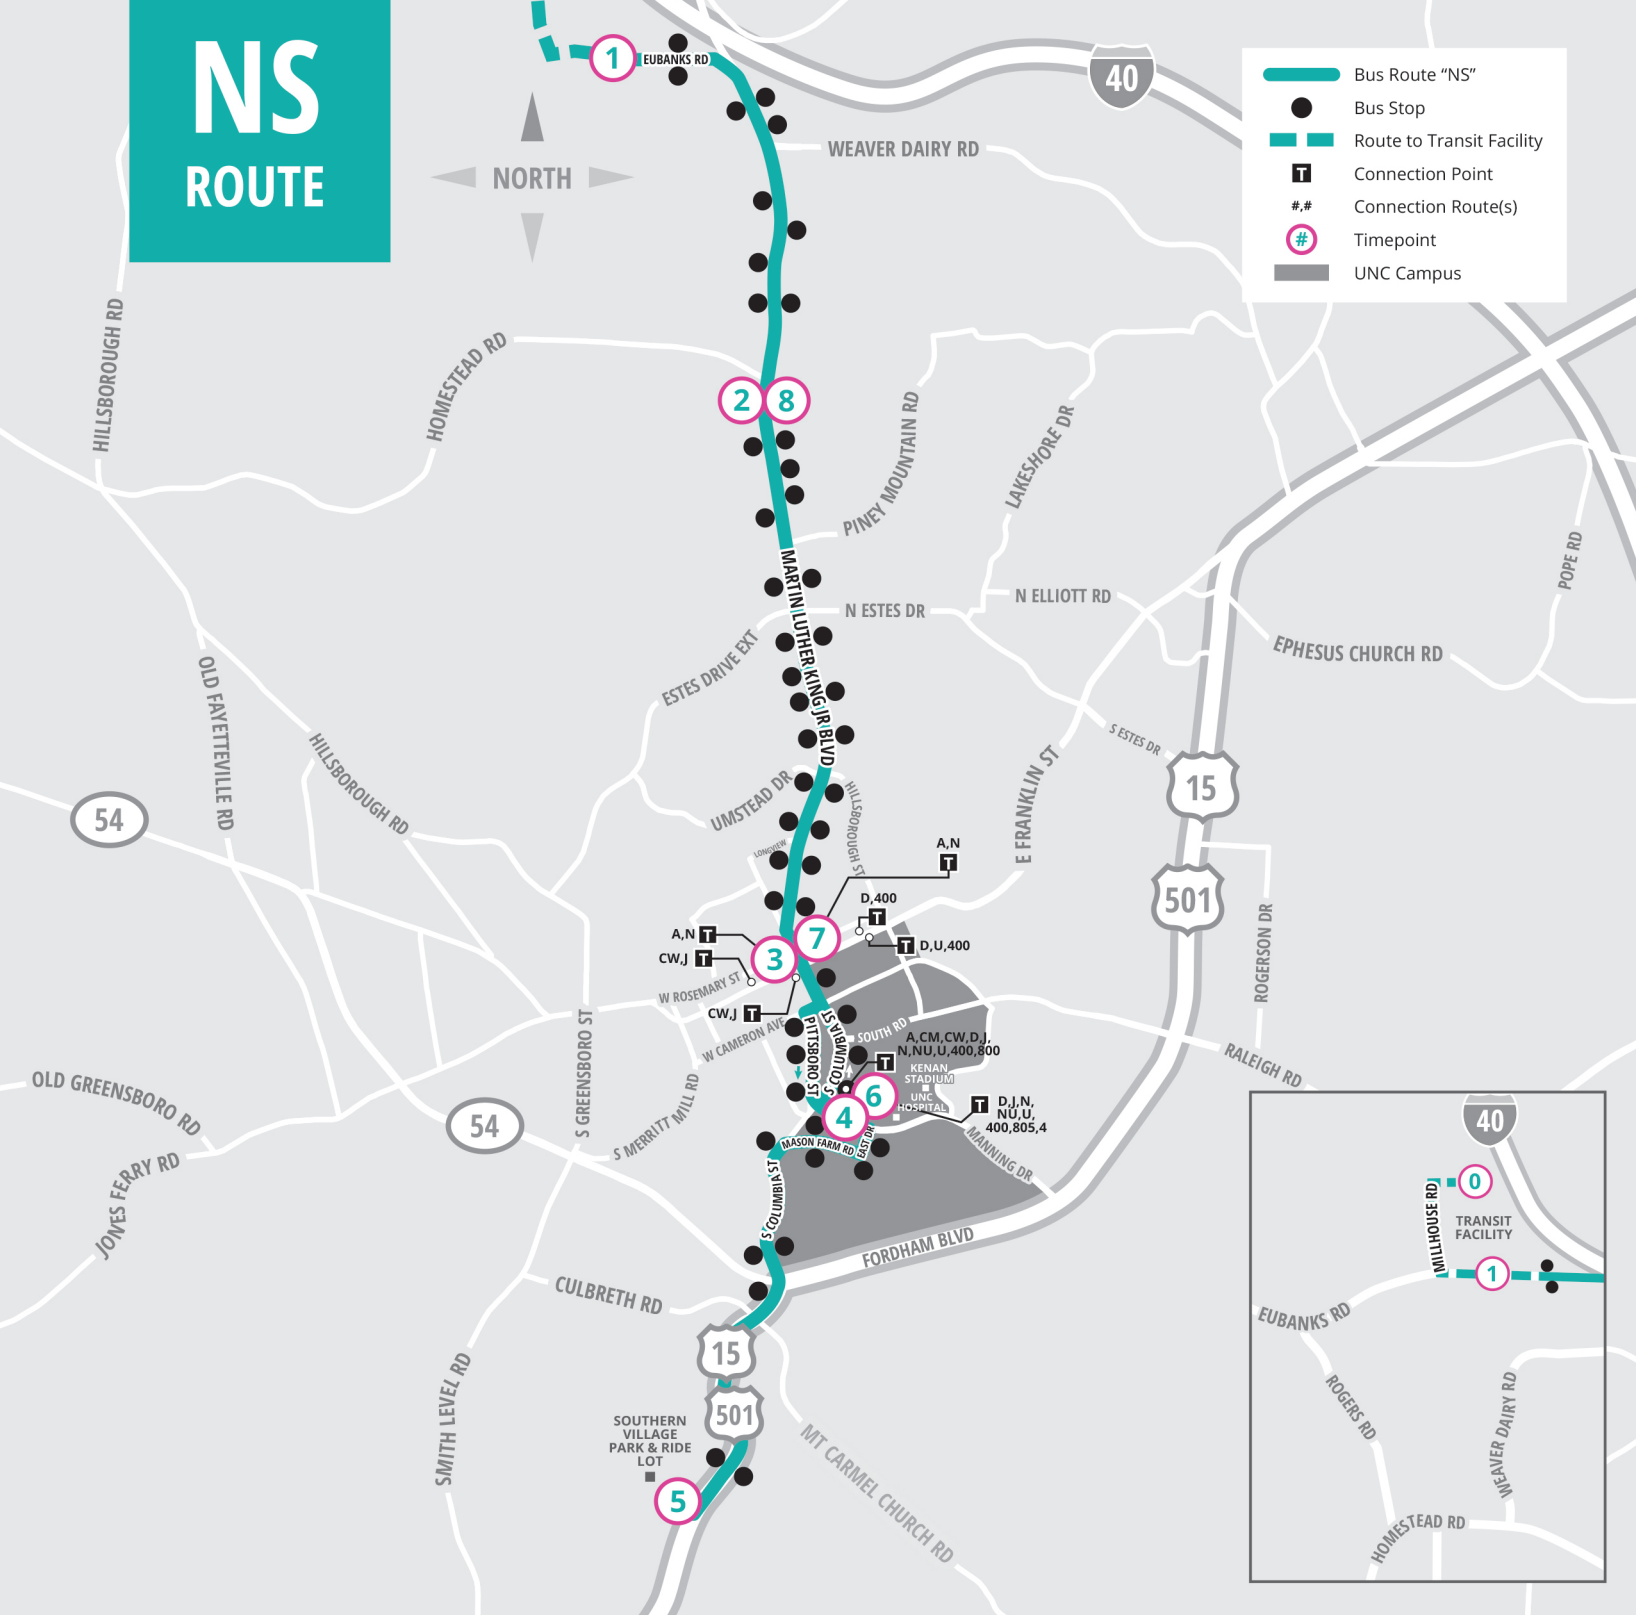

EUBANKS ROAD / SOUTHERN VILLAGE **SATURDAY & SUNDAY**

NS ROUTE / SATURDAY

Transit Facility 0	Eubanks Rd Park and Ride 1	MLK Jr Blvd at Chapel View 2	N Columbia St at W Franklin St 3	Manning Dr at UNCH Parking Deck 4	Arrive at Southern Village Park and Ride 5	Depart from Southern Village Park and Ride 5	Manning Dr at UNC Hospitals 6	N Columbia St at Rosemary St 7	MLK Jr Blvd at Homestead Rd 8	Eubanks Rd Park and Ride 1	Transit Facility 0
7:55 AM	8:00 AM	8:06 AM	8:16 AM	8:24 AM	8:32 AM	8:38 AM	8:48 AM	8:57 AM	9:04 AM	9:12 AM	--
8:35 AM	8:40 AM	8:46 AM	8:56 AM	9:04 AM	9:12 AM	9:18 AM	9:28 AM	9:37 AM	9:44 AM	9:52 AM	--
--	9:20 AM	9:26 AM	9:36 AM	9:44 AM	9:52 AM	9:58 AM	10:08 AM	10:17 AM	10:24 AM	10:32 AM	--
--	10:00 AM	10:06 AM	10:16 AM	10:24 AM	10:32 AM	10:38 AM	10:48 AM	10:57 AM	11:04 AM	11:12 AM	--
--	10:40 AM	10:46 AM	10:56 AM	11:04 AM	11:12 AM	11:18 AM	11:28 AM	11:37 AM	11:44 AM	11:52 AM	--
--	11:20 AM	11:26 AM	11:36 AM	11:44 AM	11:52 AM	11:58 AM	12:08 PM	12:17 PM	12:24 PM	12:32 PM	--
--	12:00 PM	12:06 PM	12:16 PM	12:24 PM	12:32 PM	12:38 PM	12:48 PM	12:57 PM	1:04 PM	1:12 PM	--
--	12:40 PM	12:46 PM	12:56 PM	1:04 PM	1:12 PM	1:18 PM	1:28 PM	1:37 PM	1:44 PM	1:52 PM	--
--	1:20 PM	1:26 PM	1:36 PM	1:44 PM	1:52 PM	1:58 PM	2:08 PM	2:17 PM	2:24 PM	2:32 PM	--
--	2:00 PM	2:06 PM	2:16 PM	2:24 PM	2:32 PM	2:38 PM	2:48 PM	2:57 PM	3:04 PM	3:12 PM	--
--	2:40 PM	2:46 PM	2:56 PM	3:04 PM	3:12 PM	3:18 PM	3:28 PM	3:37 PM	3:44 PM	3:52 PM	--
--	3:20 PM	3:26 PM	3:36 PM	3:44 PM	3:52 PM	3:58 PM	4:08 PM	4:17 PM	4:24 PM	4:32 PM	--
--	4:00 PM	4:06 PM	4:16 PM	4:24 PM	4:32 PM	4:38 PM	4:48 PM	4:57 PM	5:04 PM	5:12 PM	--
--	4:40 PM	4:46 PM	4:56 PM	5:04 PM	5:12 PM	5:18 PM	5:28 PM	5:37 PM	5:44 PM	5:52 PM	--
--	5:20 PM	5:26 PM	5:36 PM	5:44 PM	5:52 PM	5:58 PM	6:08 PM	6:17 PM	6:24 PM	6:32 PM	--
--	6:00 PM	6:06 PM	6:16 PM	6:24 PM	6:32 PM	6:38 PM	6:48 PM	6:57 PM	7:04 PM	7:12 PM	--
--	6:40 PM	6:46 PM	6:56 PM	7:04 PM	7:12 PM	7:18 PM	7:28 PM	7:37 PM	7:44 PM	7:52 PM	--
--	7:20 PM	7:26 PM	7:36 PM	7:44 PM	7:52 PM	7:58 PM	8:08 PM	8:17 PM	8:24 PM	8:32 PM	8:37 PM
--	8:00 PM	8:06 PM	8:16 PM	8:24 PM	8:32 PM	8:38 PM	8:48 PM	8:57 PM	9:04 PM	9:12 PM	9:17 PM

NS ROUTE/ SUNDAY