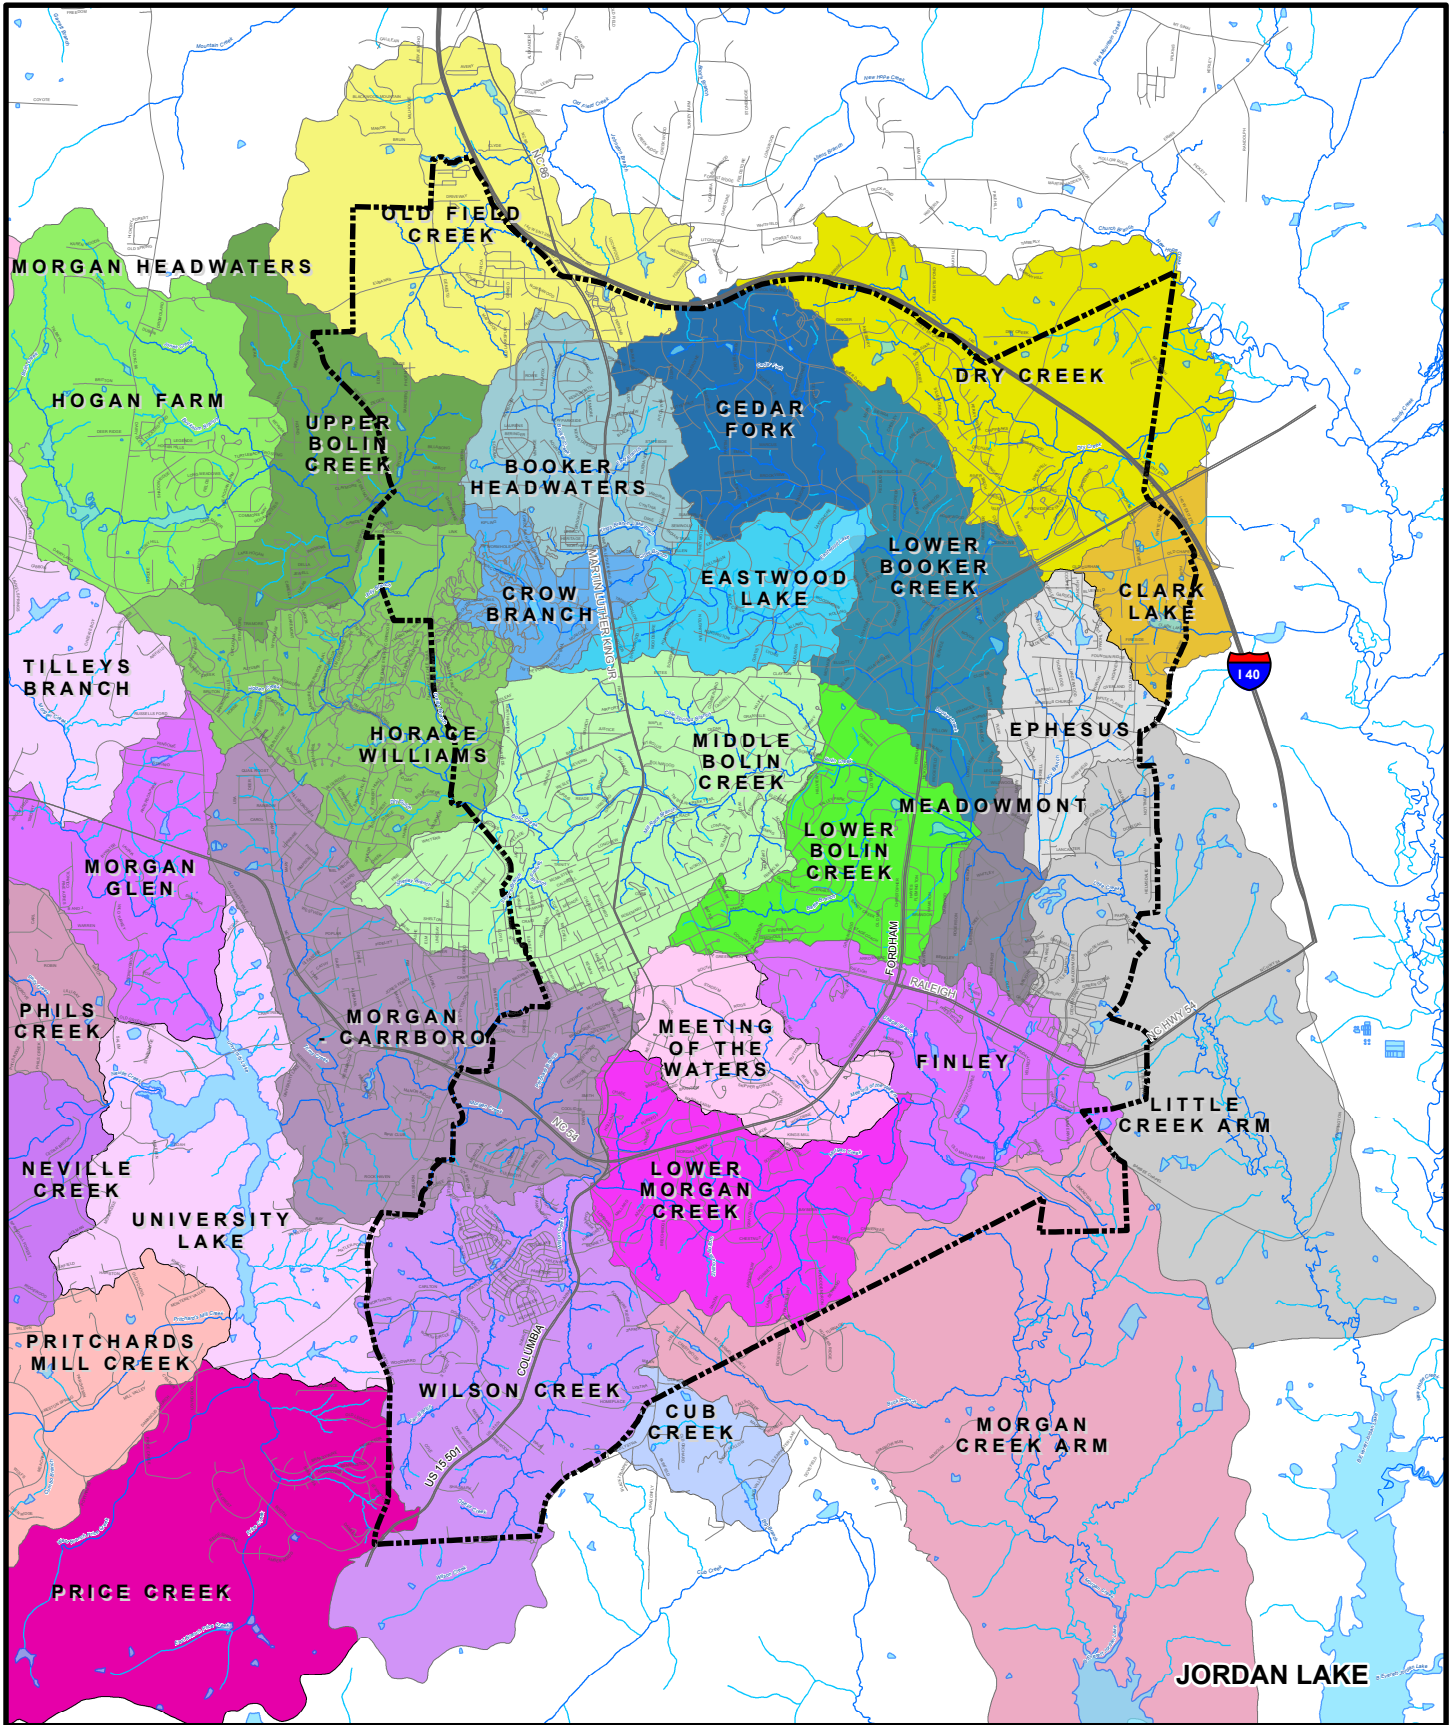

Chapel Hill Subwatersheds

For more information on Chapel Hill Subwatersheds, visit www.townofchapelhill.org/stormwater

- Chapel Hill Zoning Jurisdiction
- Lake/Pond
- Intermittent Stream
- Perennial Stream

Map created by Town of Chapel Hill Stormwater Management Division - January 6, 2022