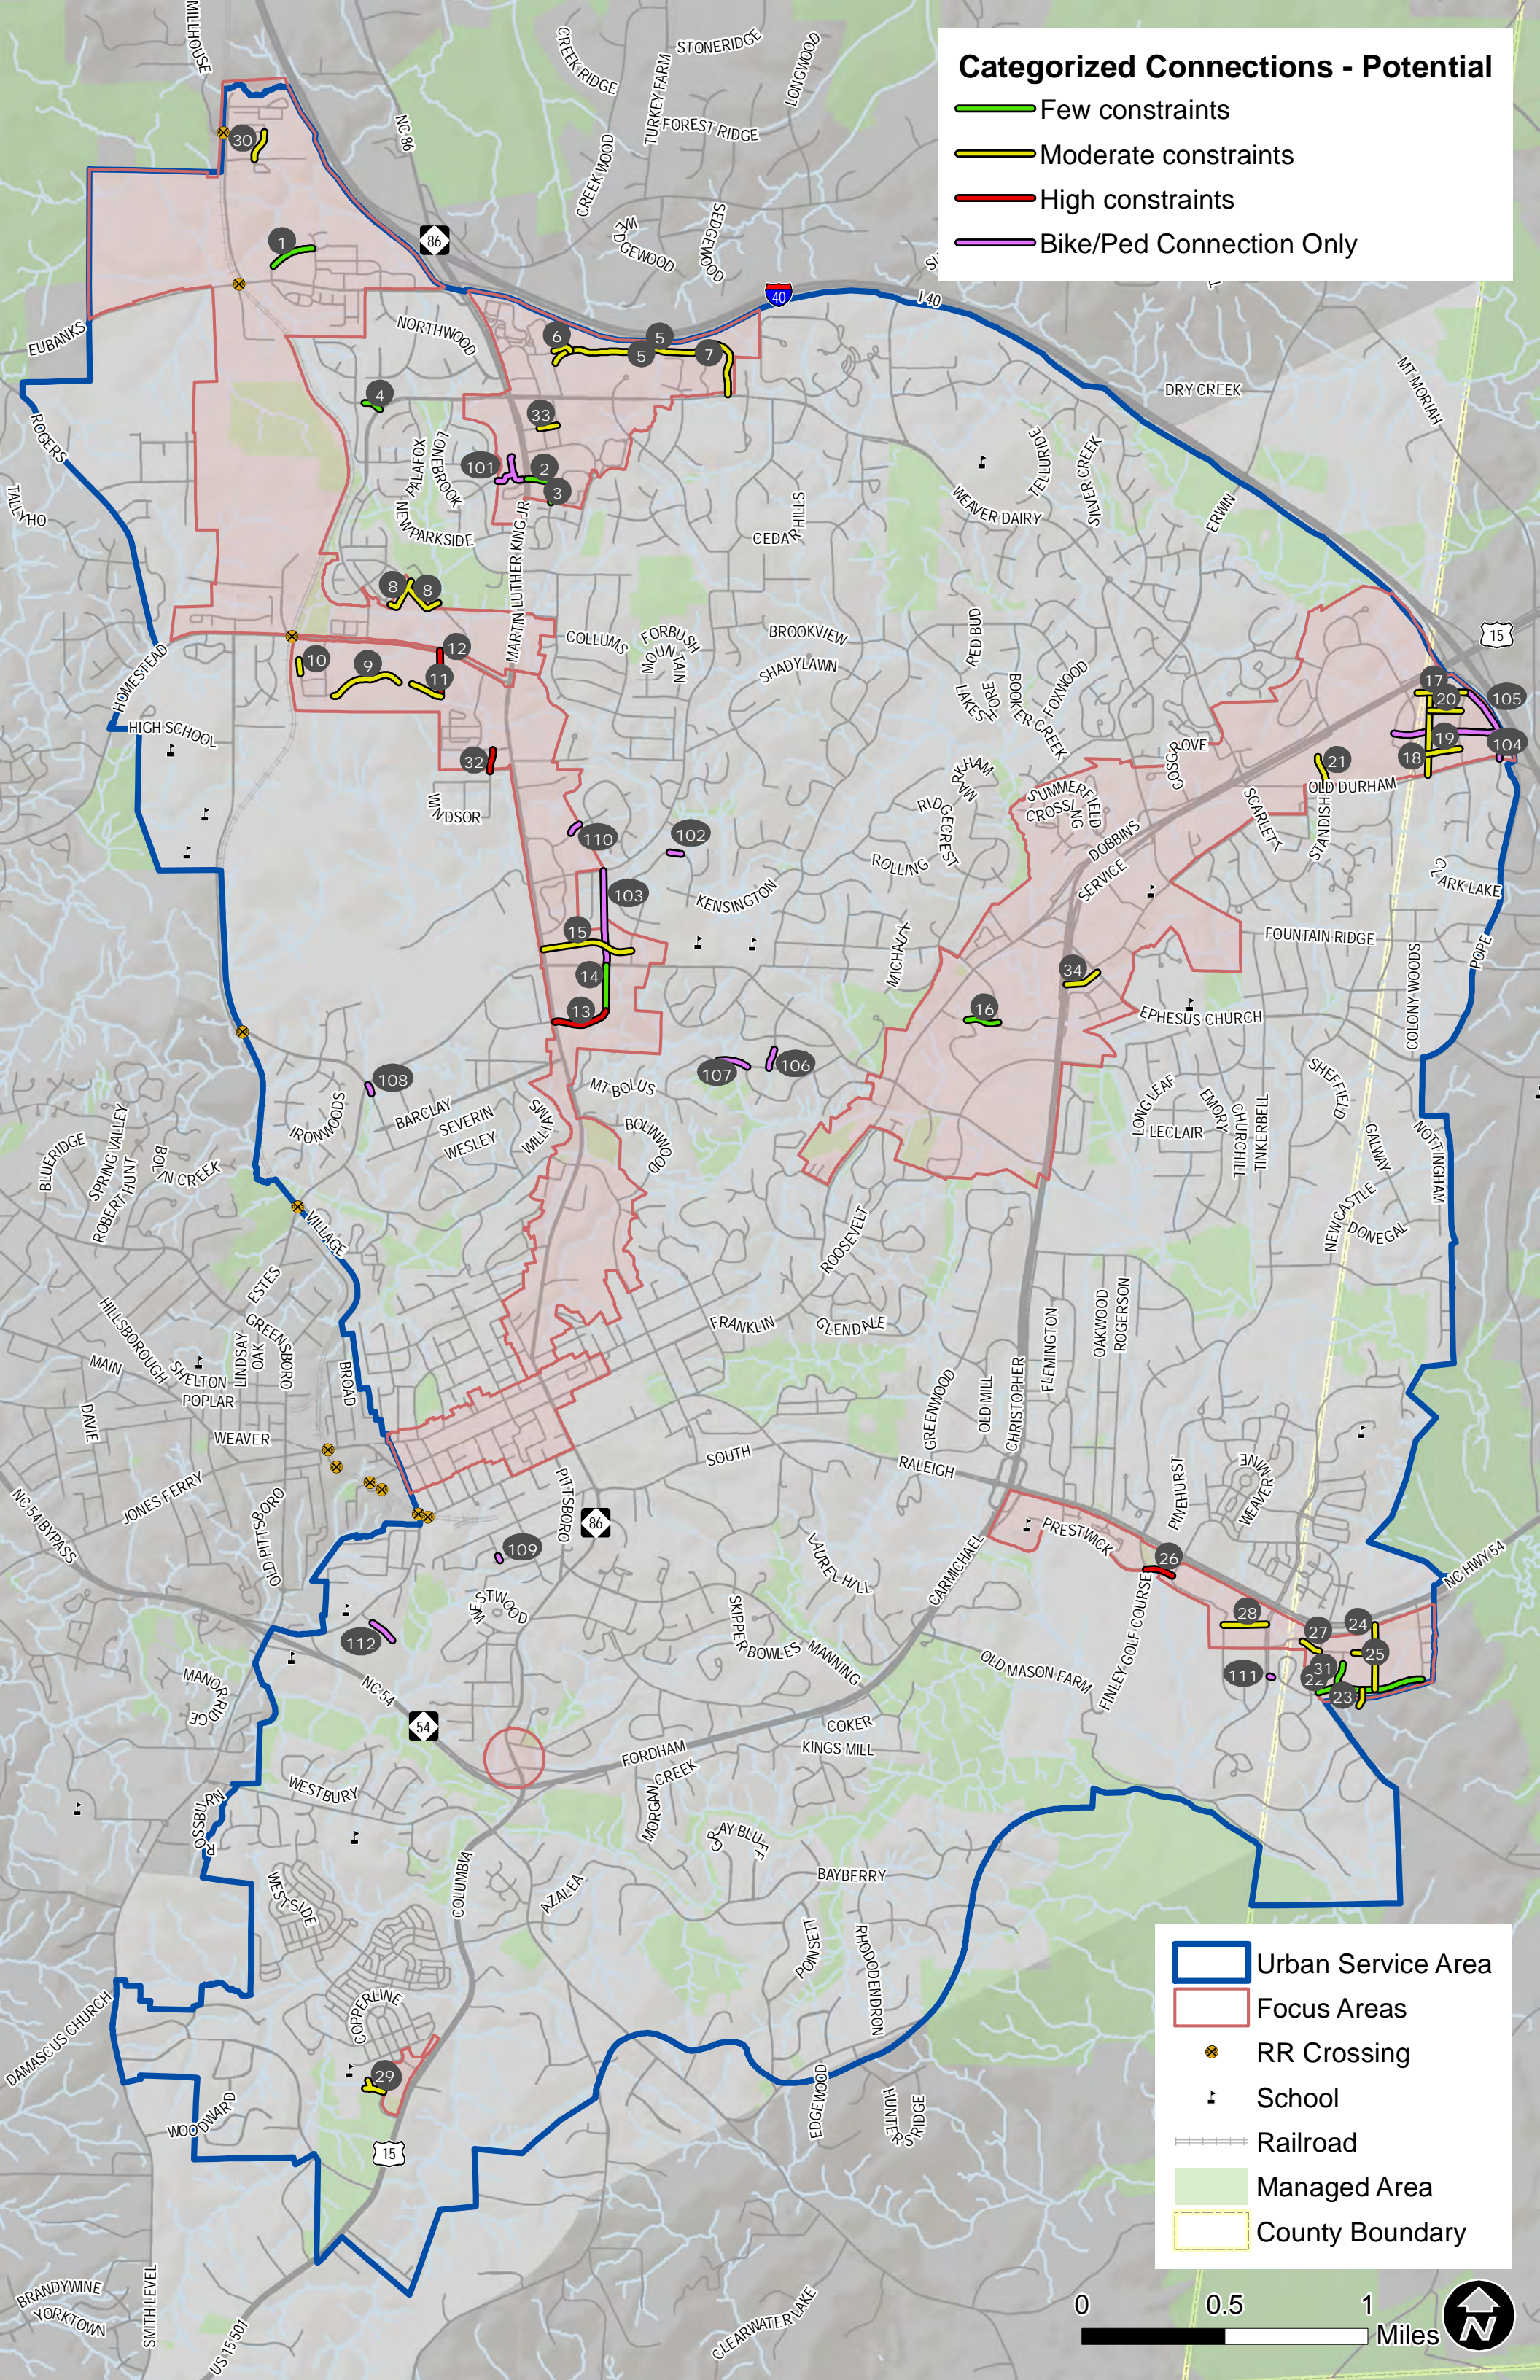

### Categorized Connections - Potential

- Few constraints
- Moderate constraints
- High constraints
- Bike/Ped Connection Only

- Urban Service Area
- Focus Areas
- ✕ RR Crossing
- ⚡ School
- +—+—+— Railroad
- Managed Area
- County Boundary