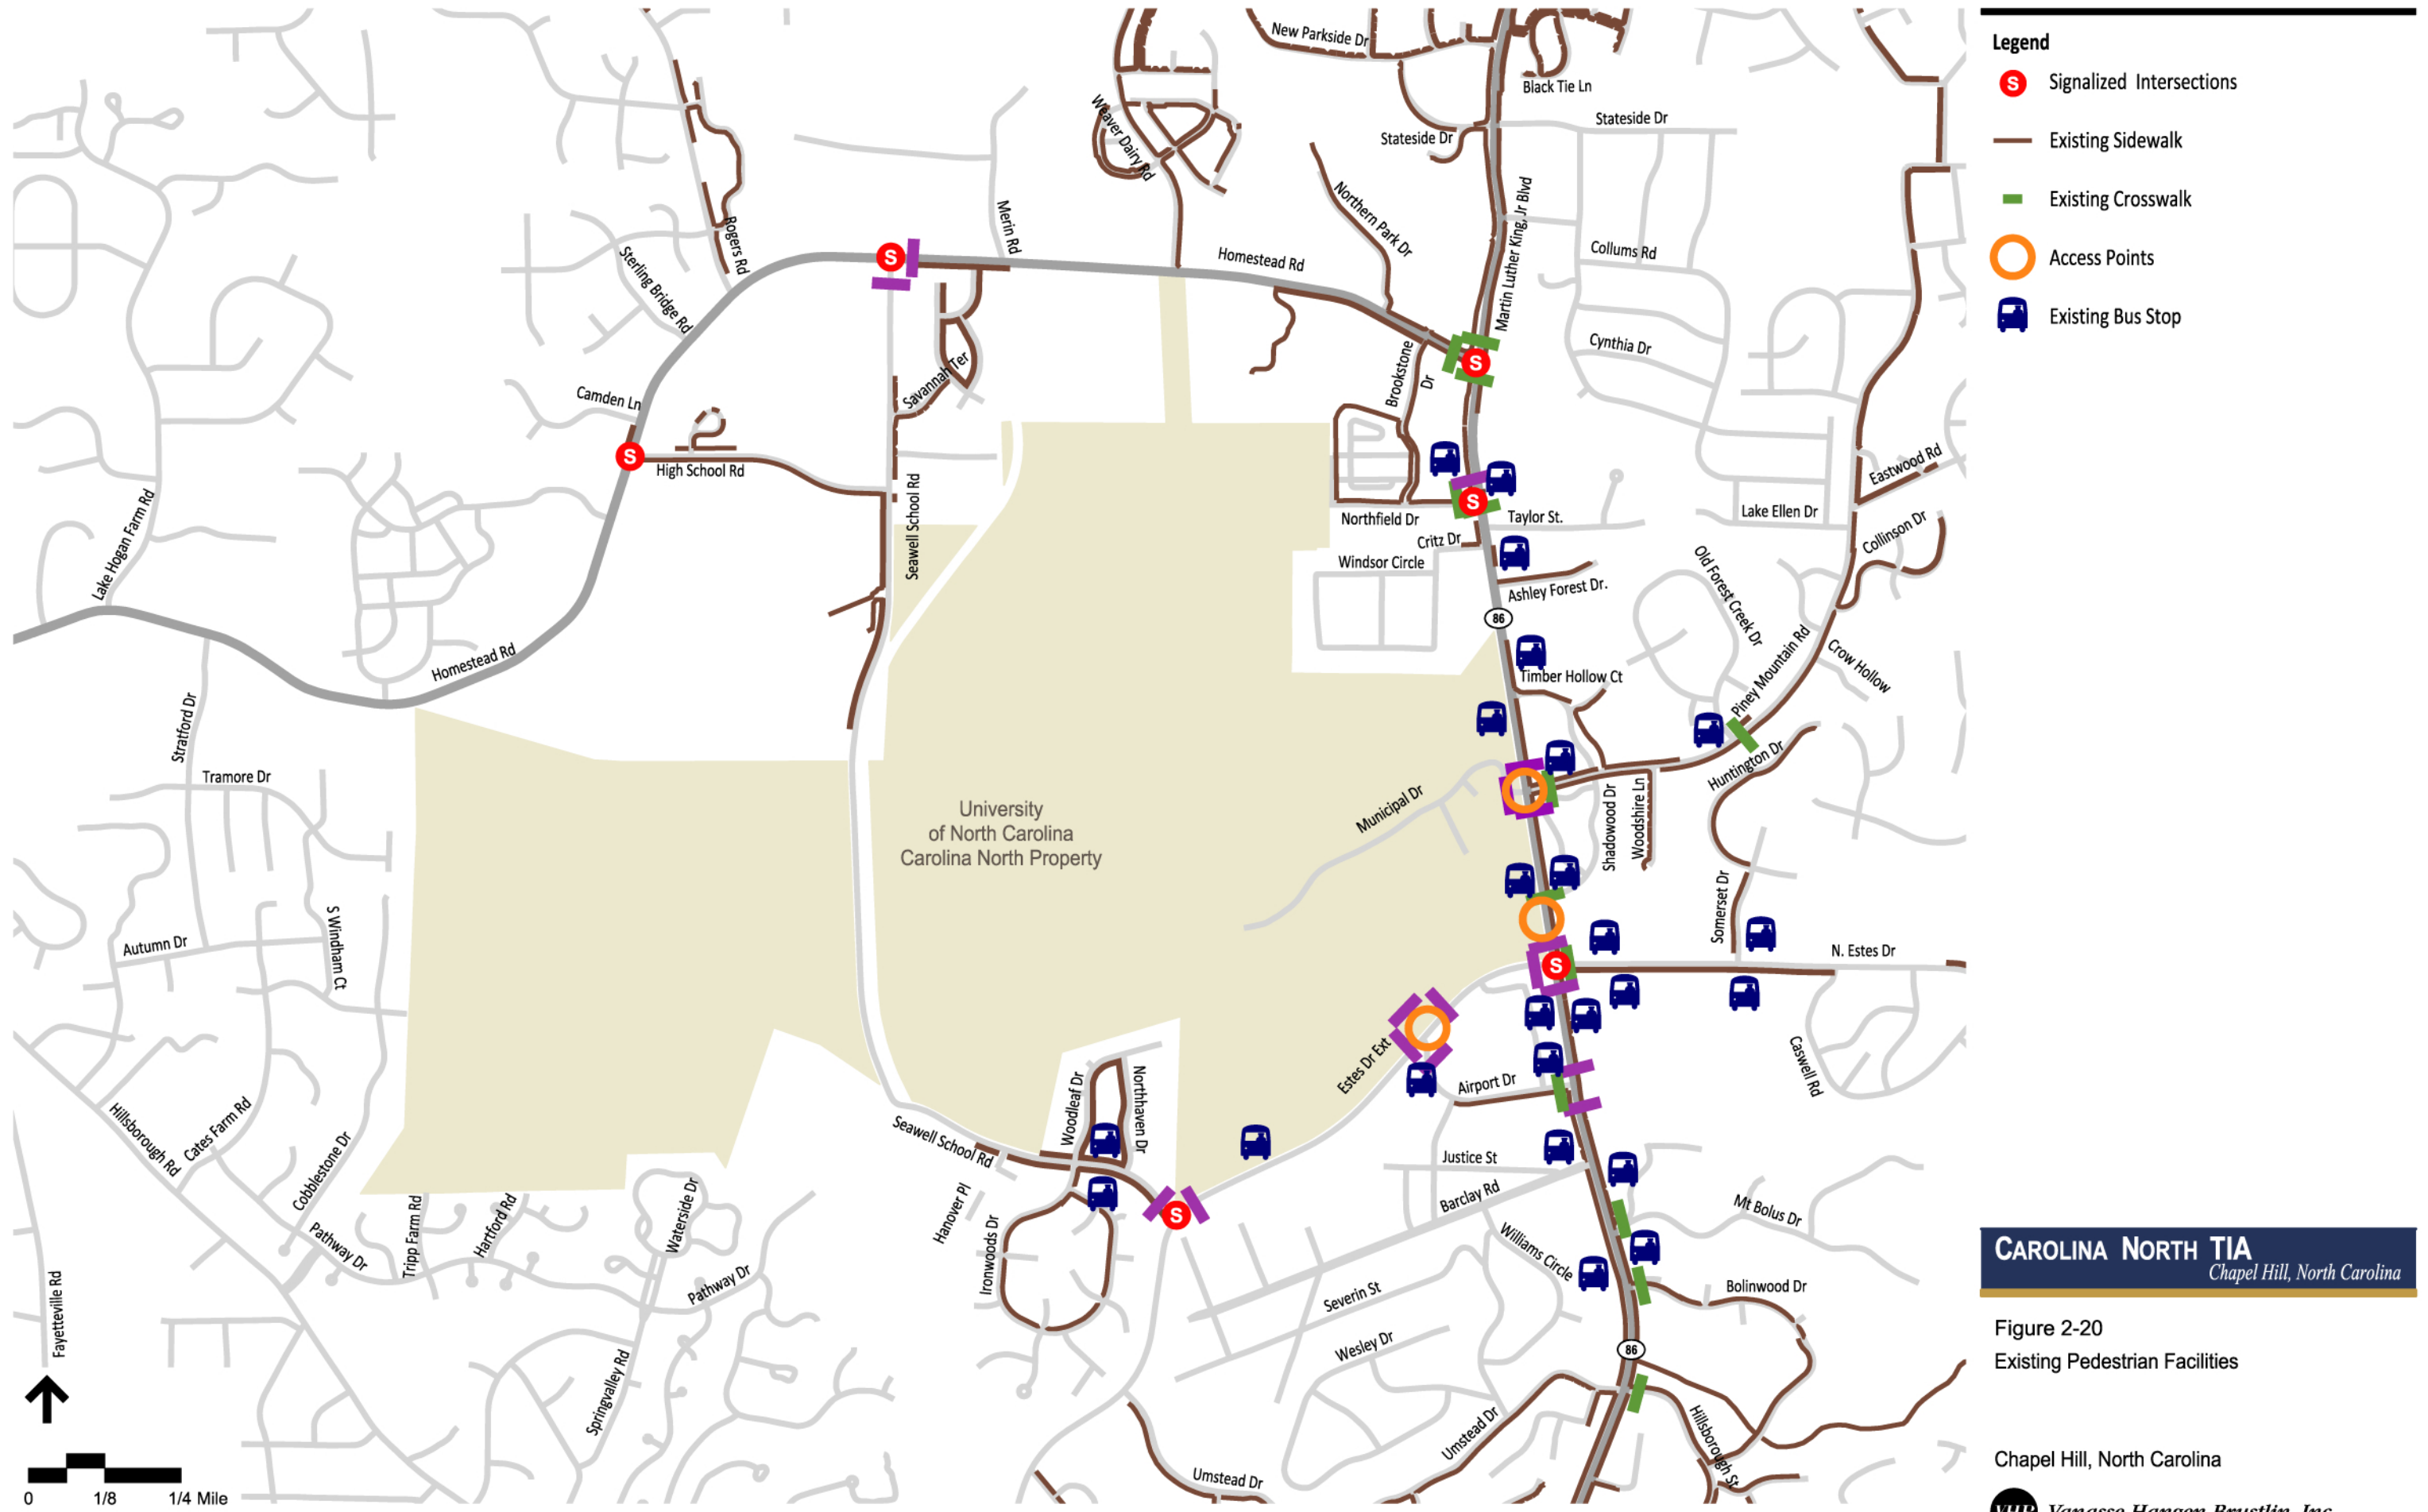

1. **Legend**
2. S Signalized Intersections
   - Existing Sidewalk
   - Existing Crosswalk
   - Access Points
   - 🚌 Existing Bus Stop

CAROLINA NORTH TIA
Chapel Hill, North Carolina

Figure 2-20
Existing Pedestrian Facilities

Chapel Hill, North Carolina