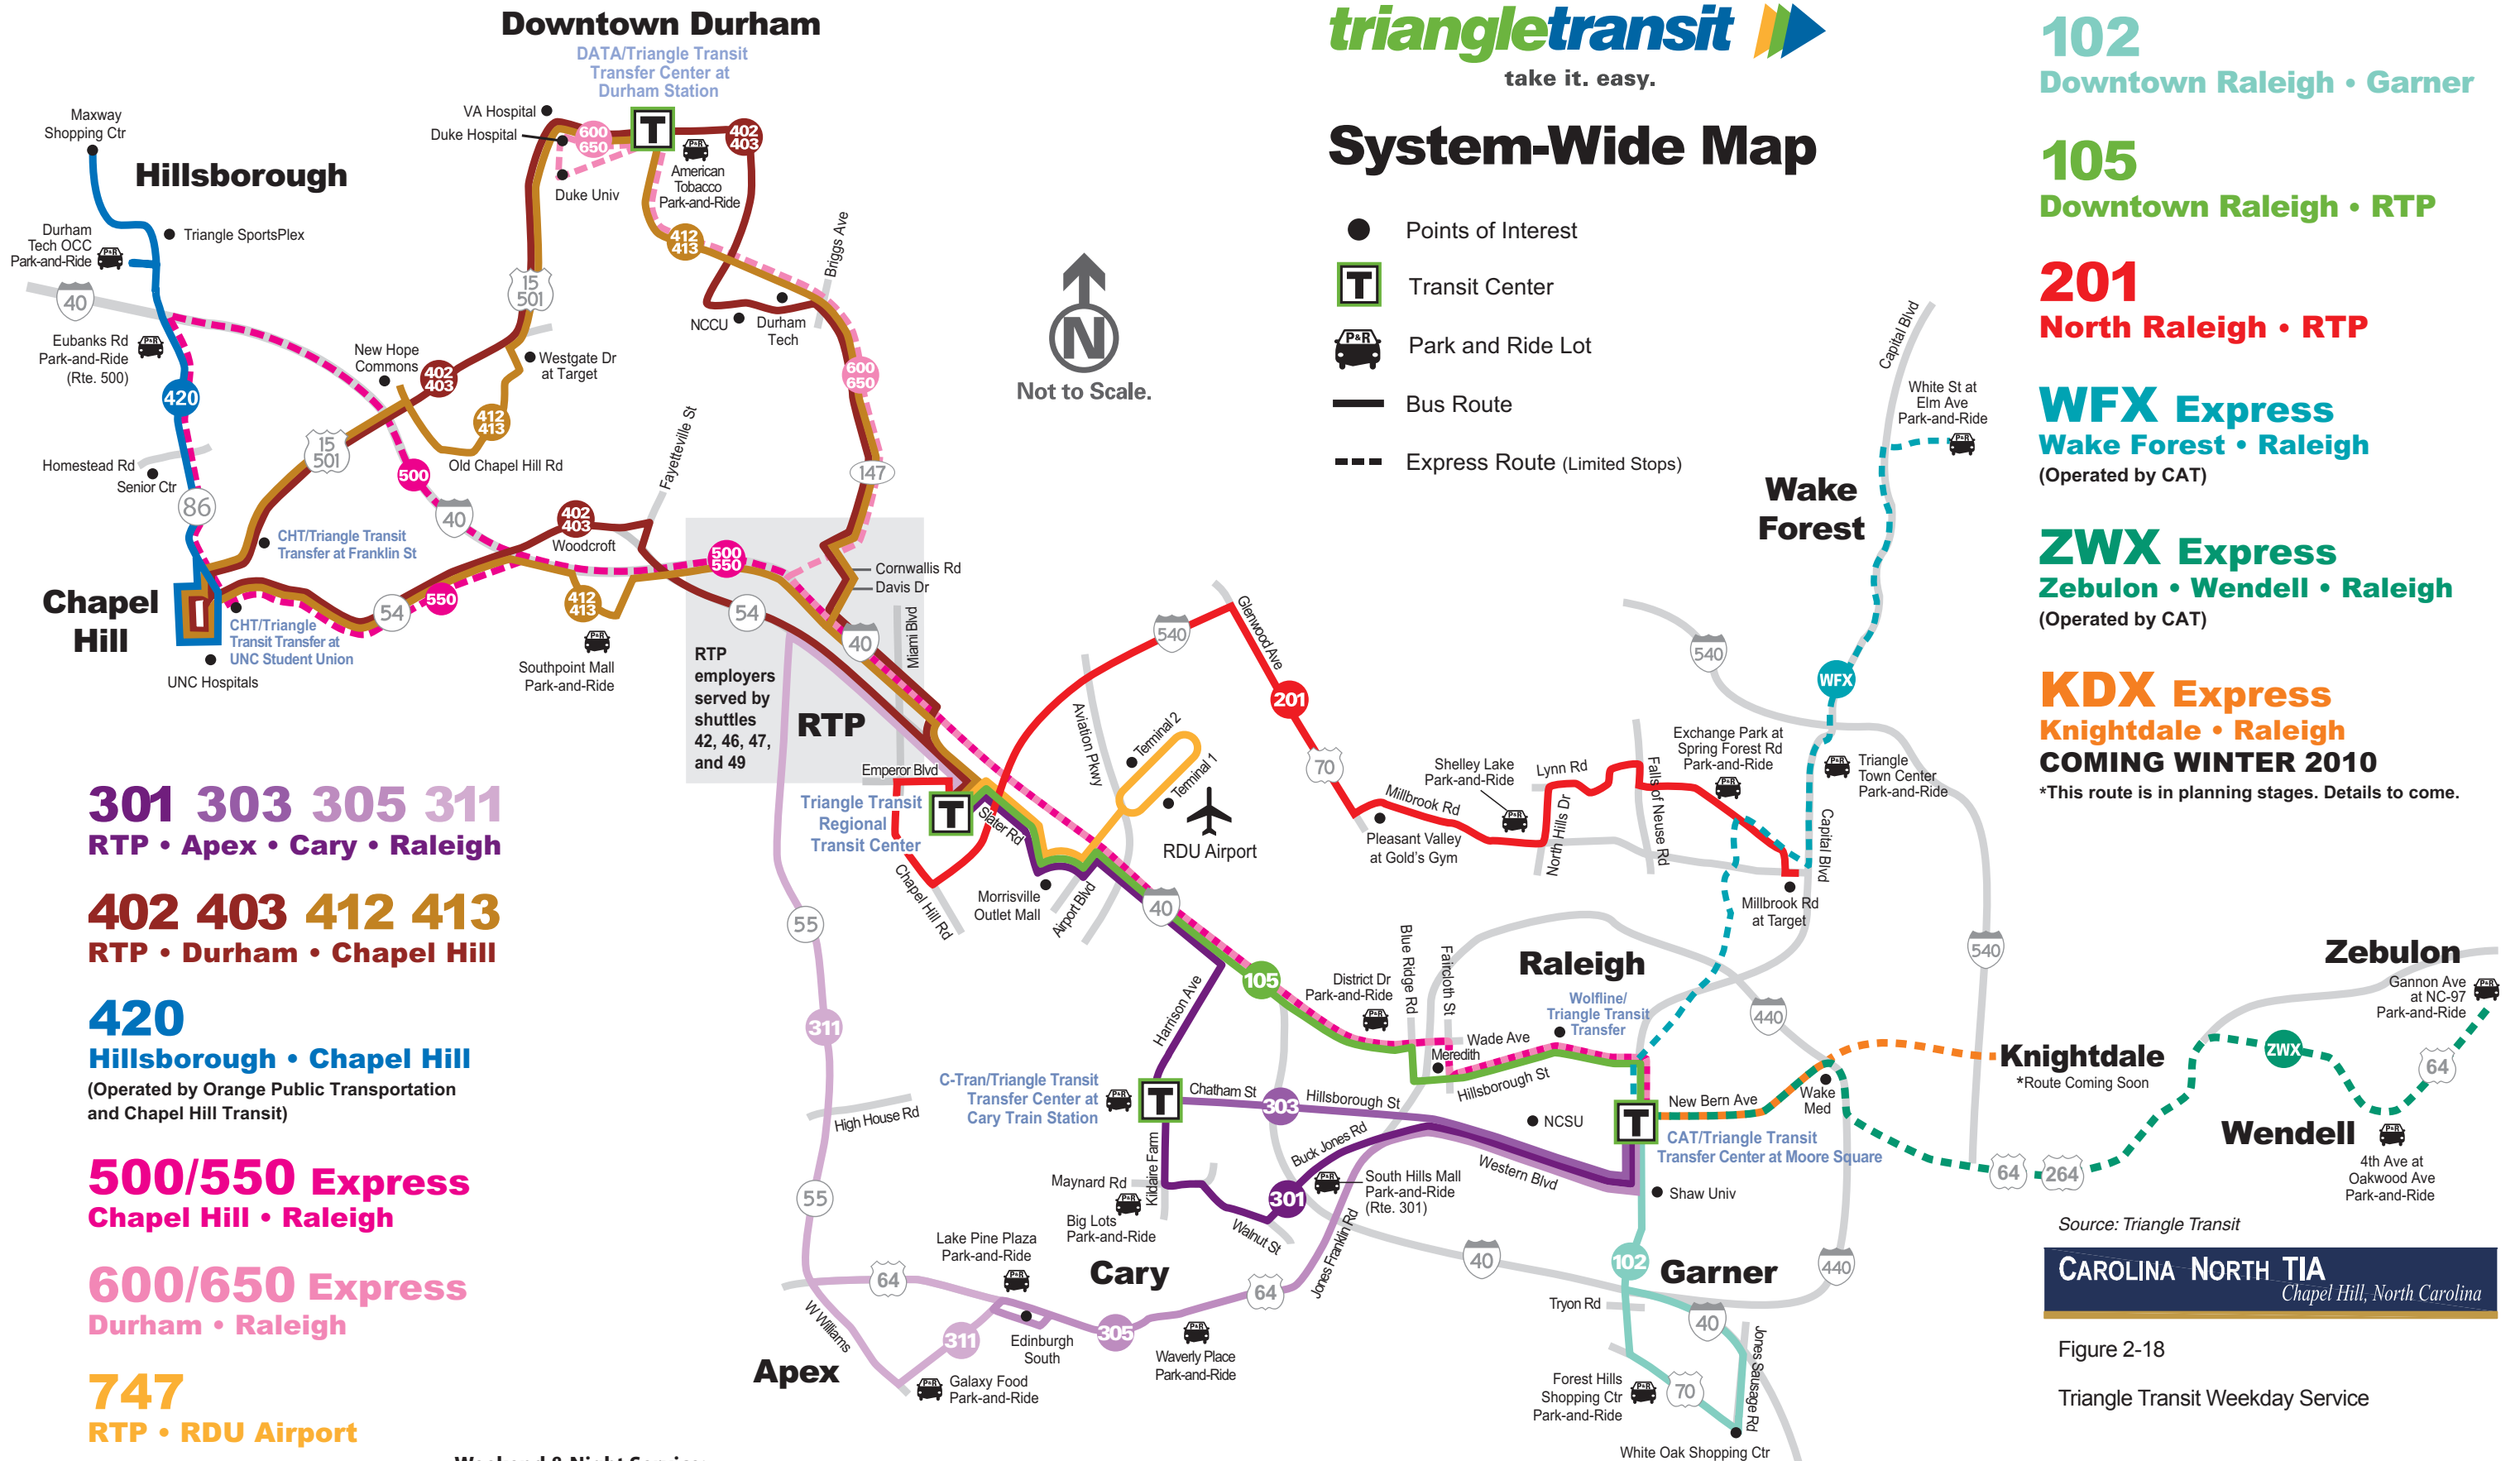

CAROLINA NORTH TIA
Chapel Hill, North Carolina

Figure 2-17
Existing Park and Ride Locations

Chapel Hill, North Carolina

System-Wide Map

- Points of Interest
- T** Transit Center
- P&R** Park and Ride Lot
- Bus Route
- - - Express Route (Limited Stops)

Not to Scale.

301 303 305 311
RTP • Apex • Cary • Raleigh

402 403 412 413
RTP • Durham • Chapel Hill

420
Hillsborough • Chapel Hill
(Operated by Orange Public Transportation and Chapel Hill Transit)

500/550 Express
Chapel Hill • Raleigh

102
Downtown Raleigh • Garner

105
Downtown Raleigh • RTP

201
North Raleigh • RTP

WFX Express
Wake Forest • Raleigh
(Operated by CAT)

ZWX Express
Zebulon • Wendell • Raleigh
(Operated by CAT)

KDX Express
Knightdale • Raleigh
COMING WINTER 2010
*This route is in planning stages. Details to come.

Source: Triangle Transit

CAROLINA NORTH TIA
Chapel Hill, North Carolina

Figure 2-18
Triangle Transit Weekday Service

Chapel Hill, North Carolina

- Legend**
- Bus Route A
 - Bus Route G
 - Bus Route NS
 - Bus Route NU
 - Bus Route HS
 - Bus Route T
 - Carolina North Property