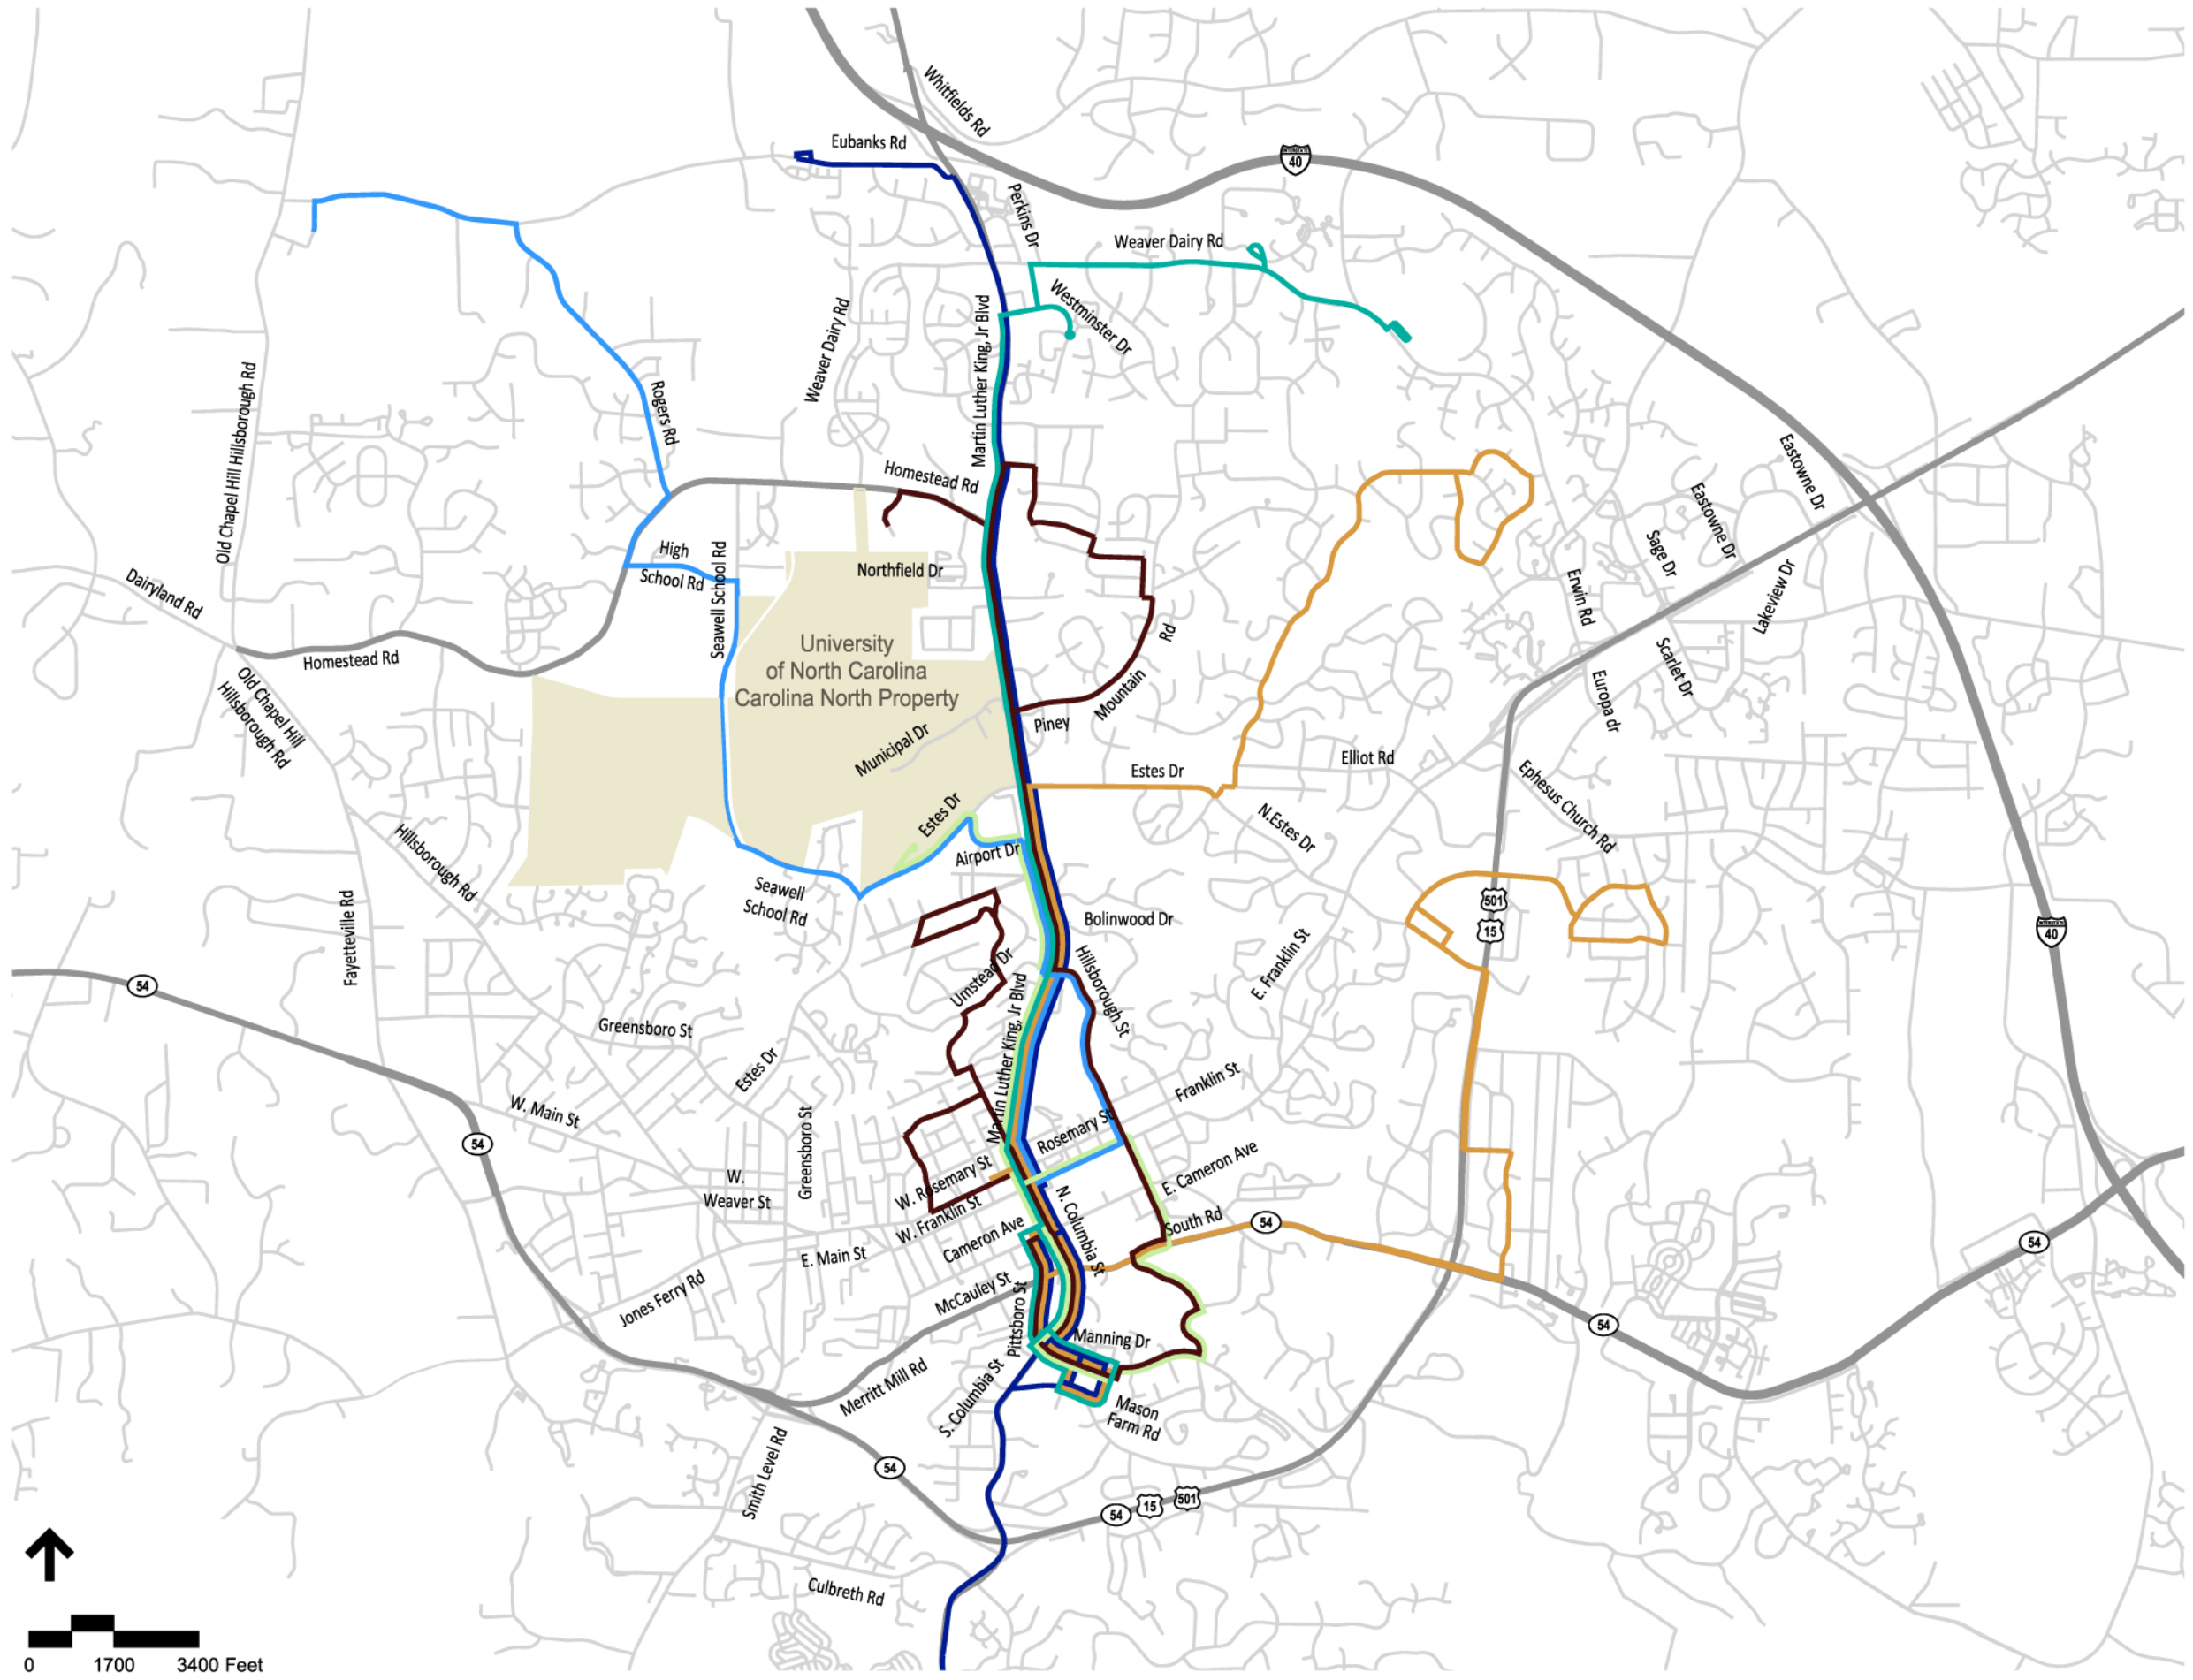

1. **Legend**
2. Bus Route A
   - Bus Route G
   - Bus Route NS
   - Bus Route NU
   - Bus Route HS
   - Bus Route T
   - Carolina North Property

CAROLINA NORTH TIA
Chapel Hill, North Carolina

Figure 2-19
Chapel Hill Transit Weekday Routes
that Serve Carolina North

Chapel Hill, North Carolina