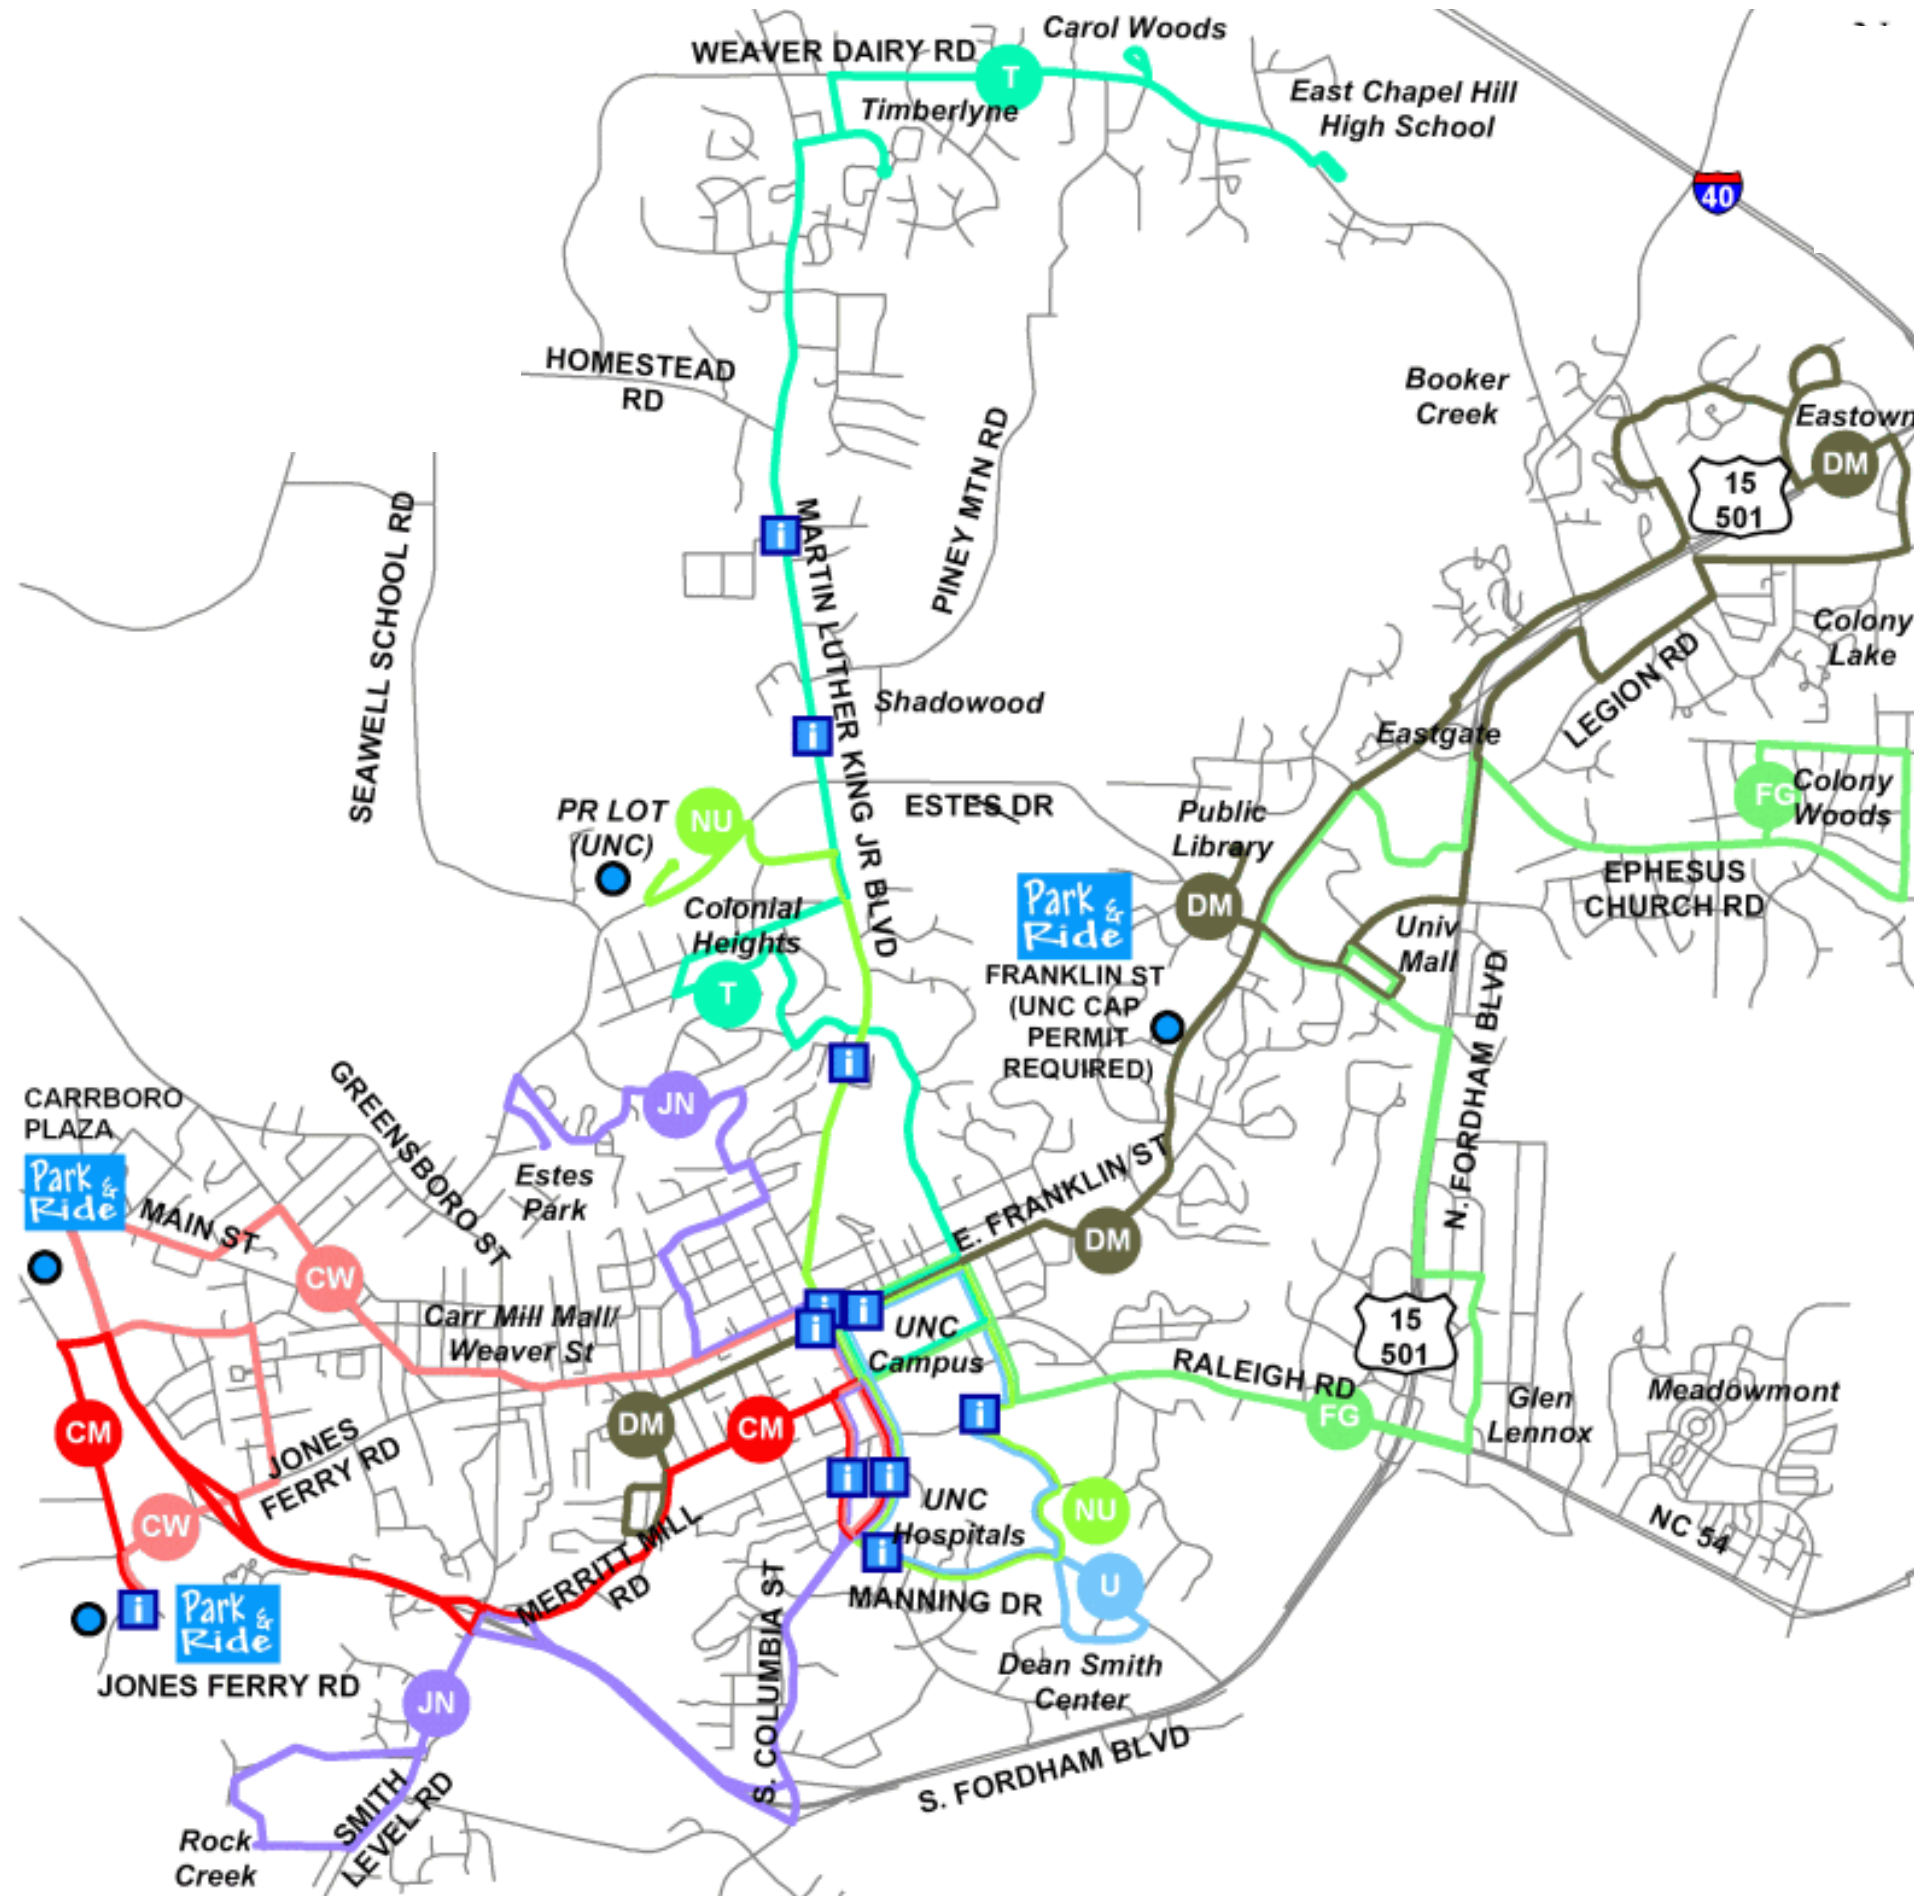

SATURDAY BUS SERVICE

- CM
- CW
- DM
- FG
- JN
- NU (Full Service only)
- T
- U (Full Service only)

NTS

Source: Chapel Hill Transit

CAROLINA NORTH TIA
Chapel Hill, North Carolina

Chapel Hill, North Carolina