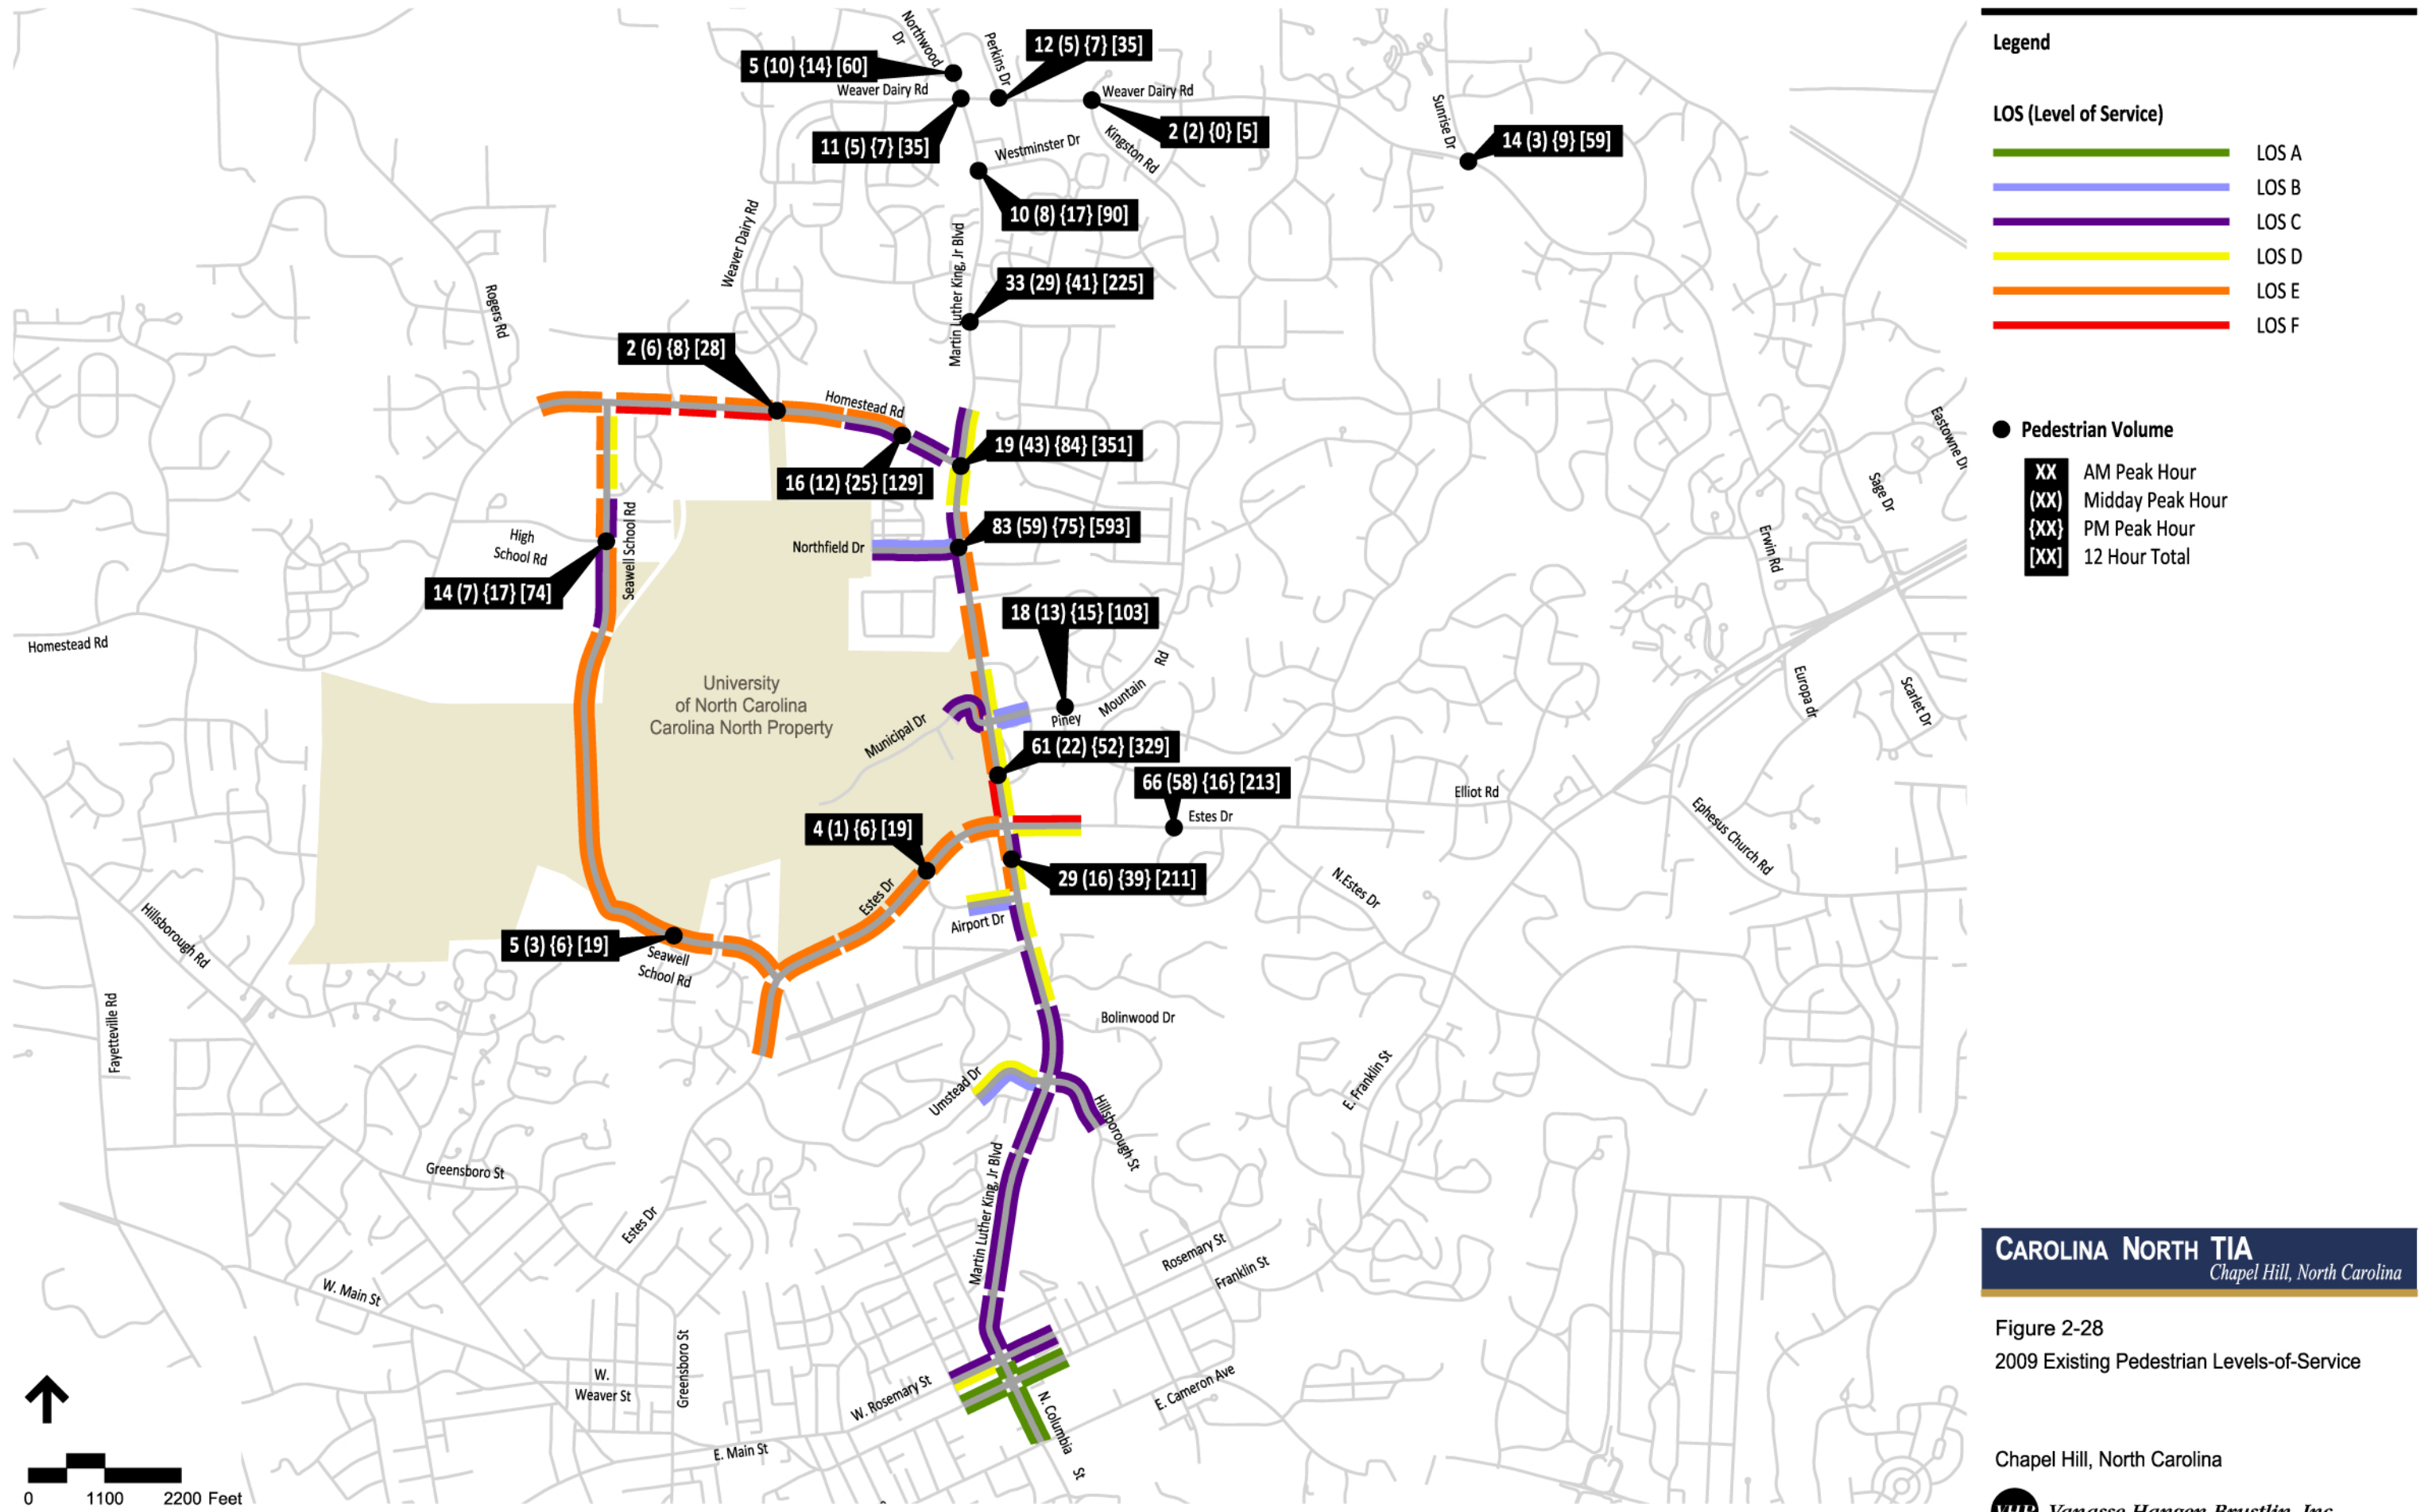

CAROLINA NORTH TIA
Chapel Hill, North Carolina

Figure 2-28
2009 Existing Pedestrian Levels-of-Service

Chapel Hill, North Carolina