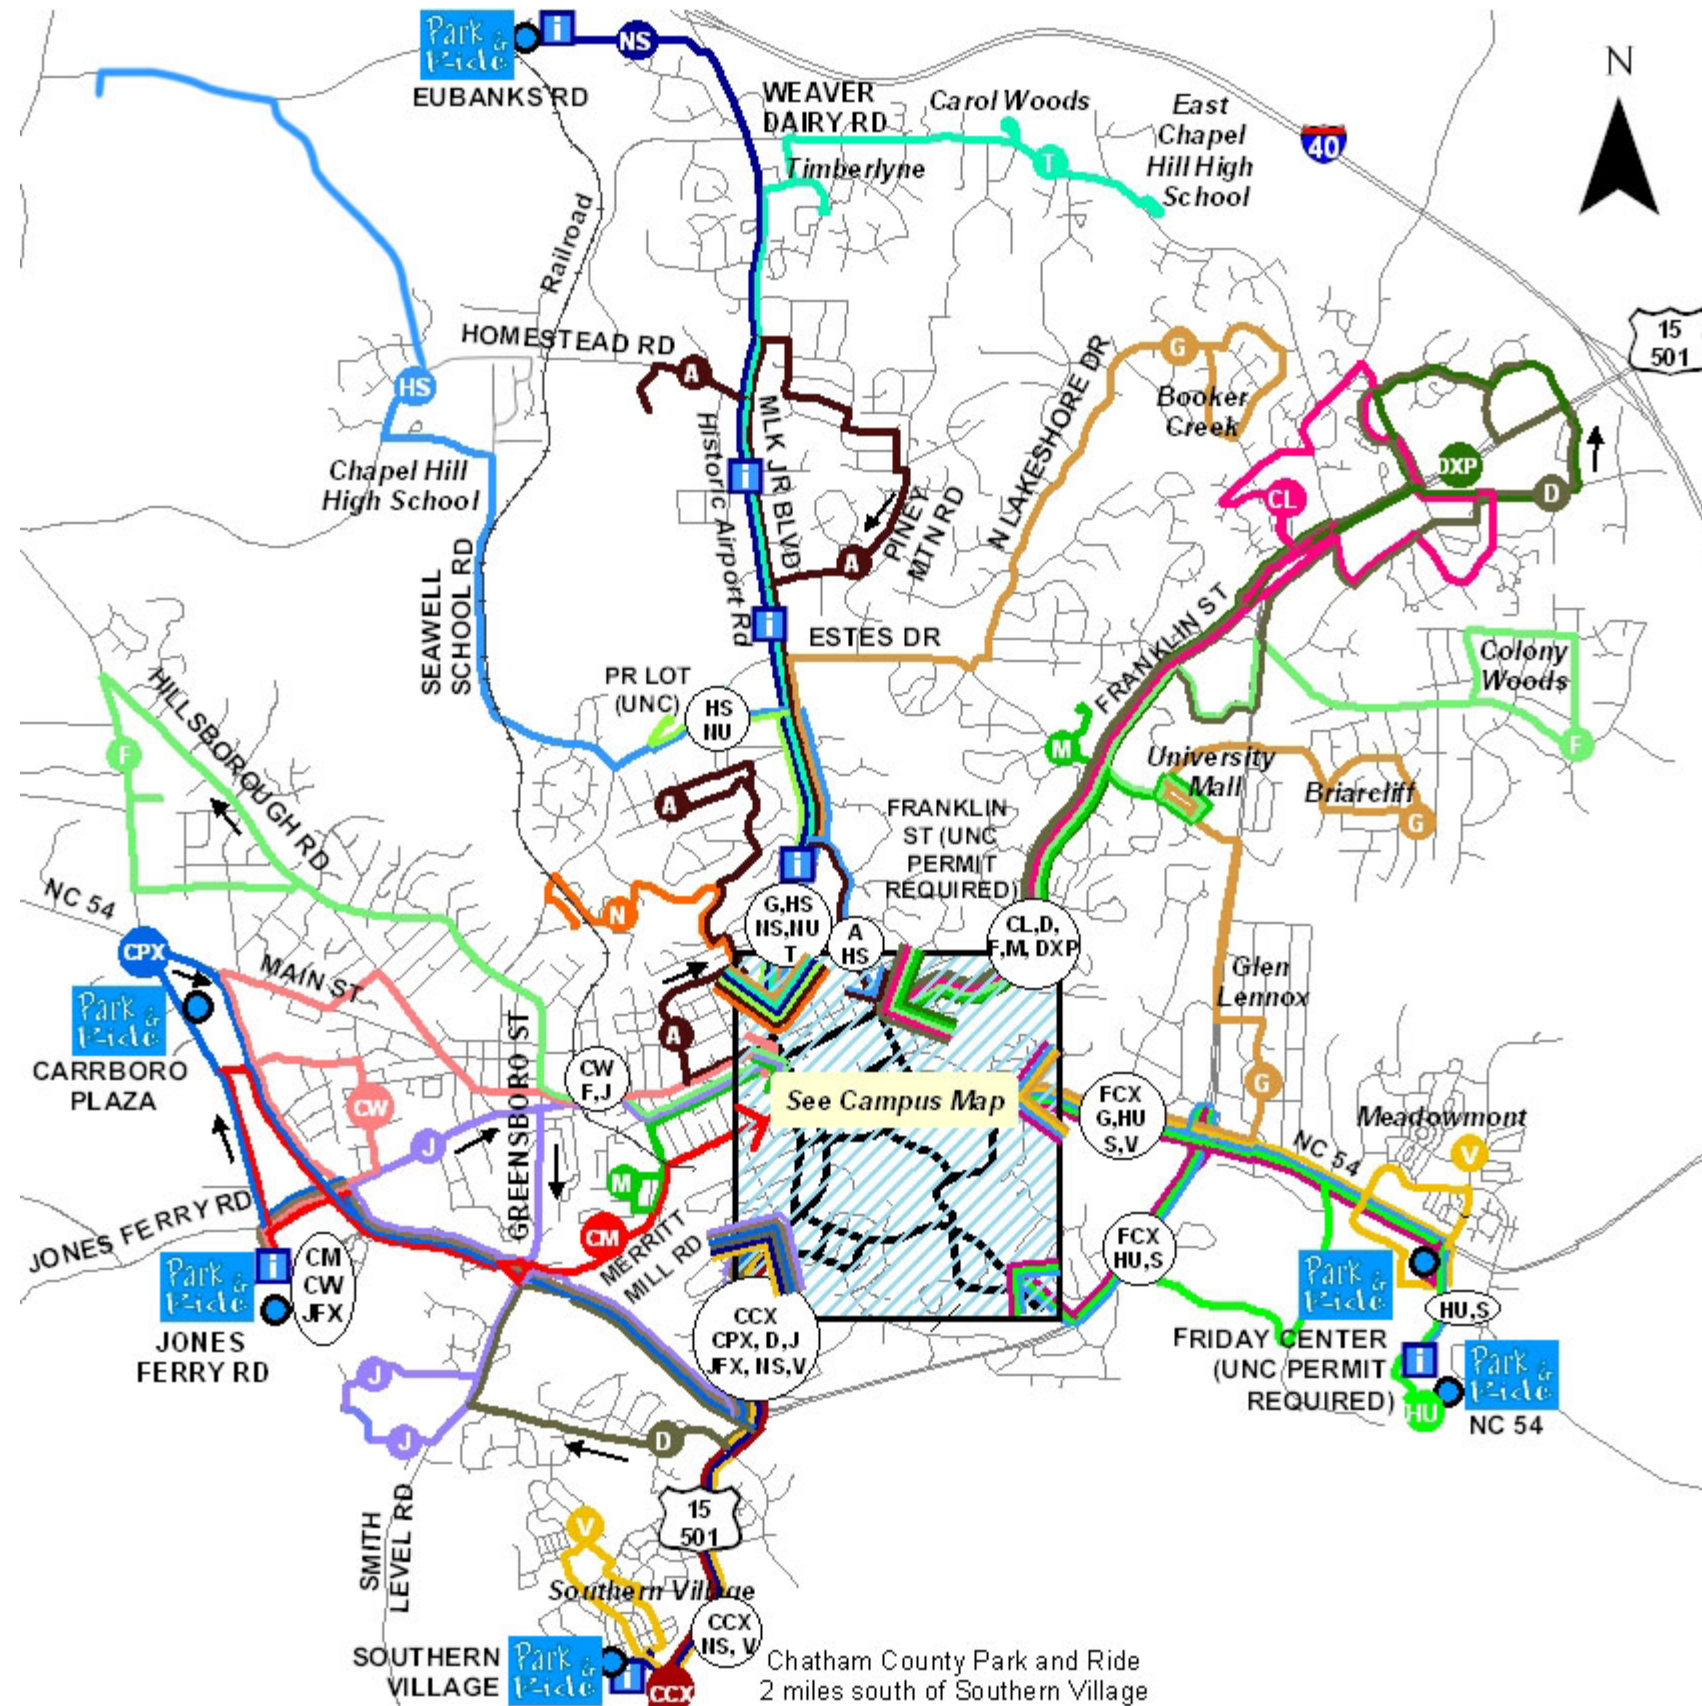

Legend

- # Study Area Intersections
- A B C Overall Peak Hour LOS
 - PM
 - Midday
 - AM

CAROLINA NORTH TIA
Chapel Hill, North Carolina

Figure 2-8
2009 Existing Levels-of-Service

Chapel Hill, North Carolina

WEEKDAY BUS ROUTES

- A
- CM
- CL
- CCX
- D
- F
- G
- HS
- J
- M
- N
- NS
- V

Note: HS Route has been updated on this map.

NTS

Source: Chapel Hill Transit

CAROLINA NORTH TIA
Chapel Hill, North Carolina

Figure 2-11

Figure 2-14
 1/4 Mile Service Coverage of
 Chapel Hill Transit Fixed Routes

Chapel Hill, North Carolina

- Legend**
- Park and Ride UNC Lot
 - Park and Ride Town of Chapel Hill Lot
 - Carolina North Property

CAROLINA NORTH TIA
Chapel Hill, North Carolina

Figure 2-17
Existing Park and Ride Locations

Chapel Hill, North Carolina

System-Wide Map

- Points of Interest
- T** Transit Center
- P&R** Park and Ride Lot
- Bus Route
- - - Express Route (Limited Stops)