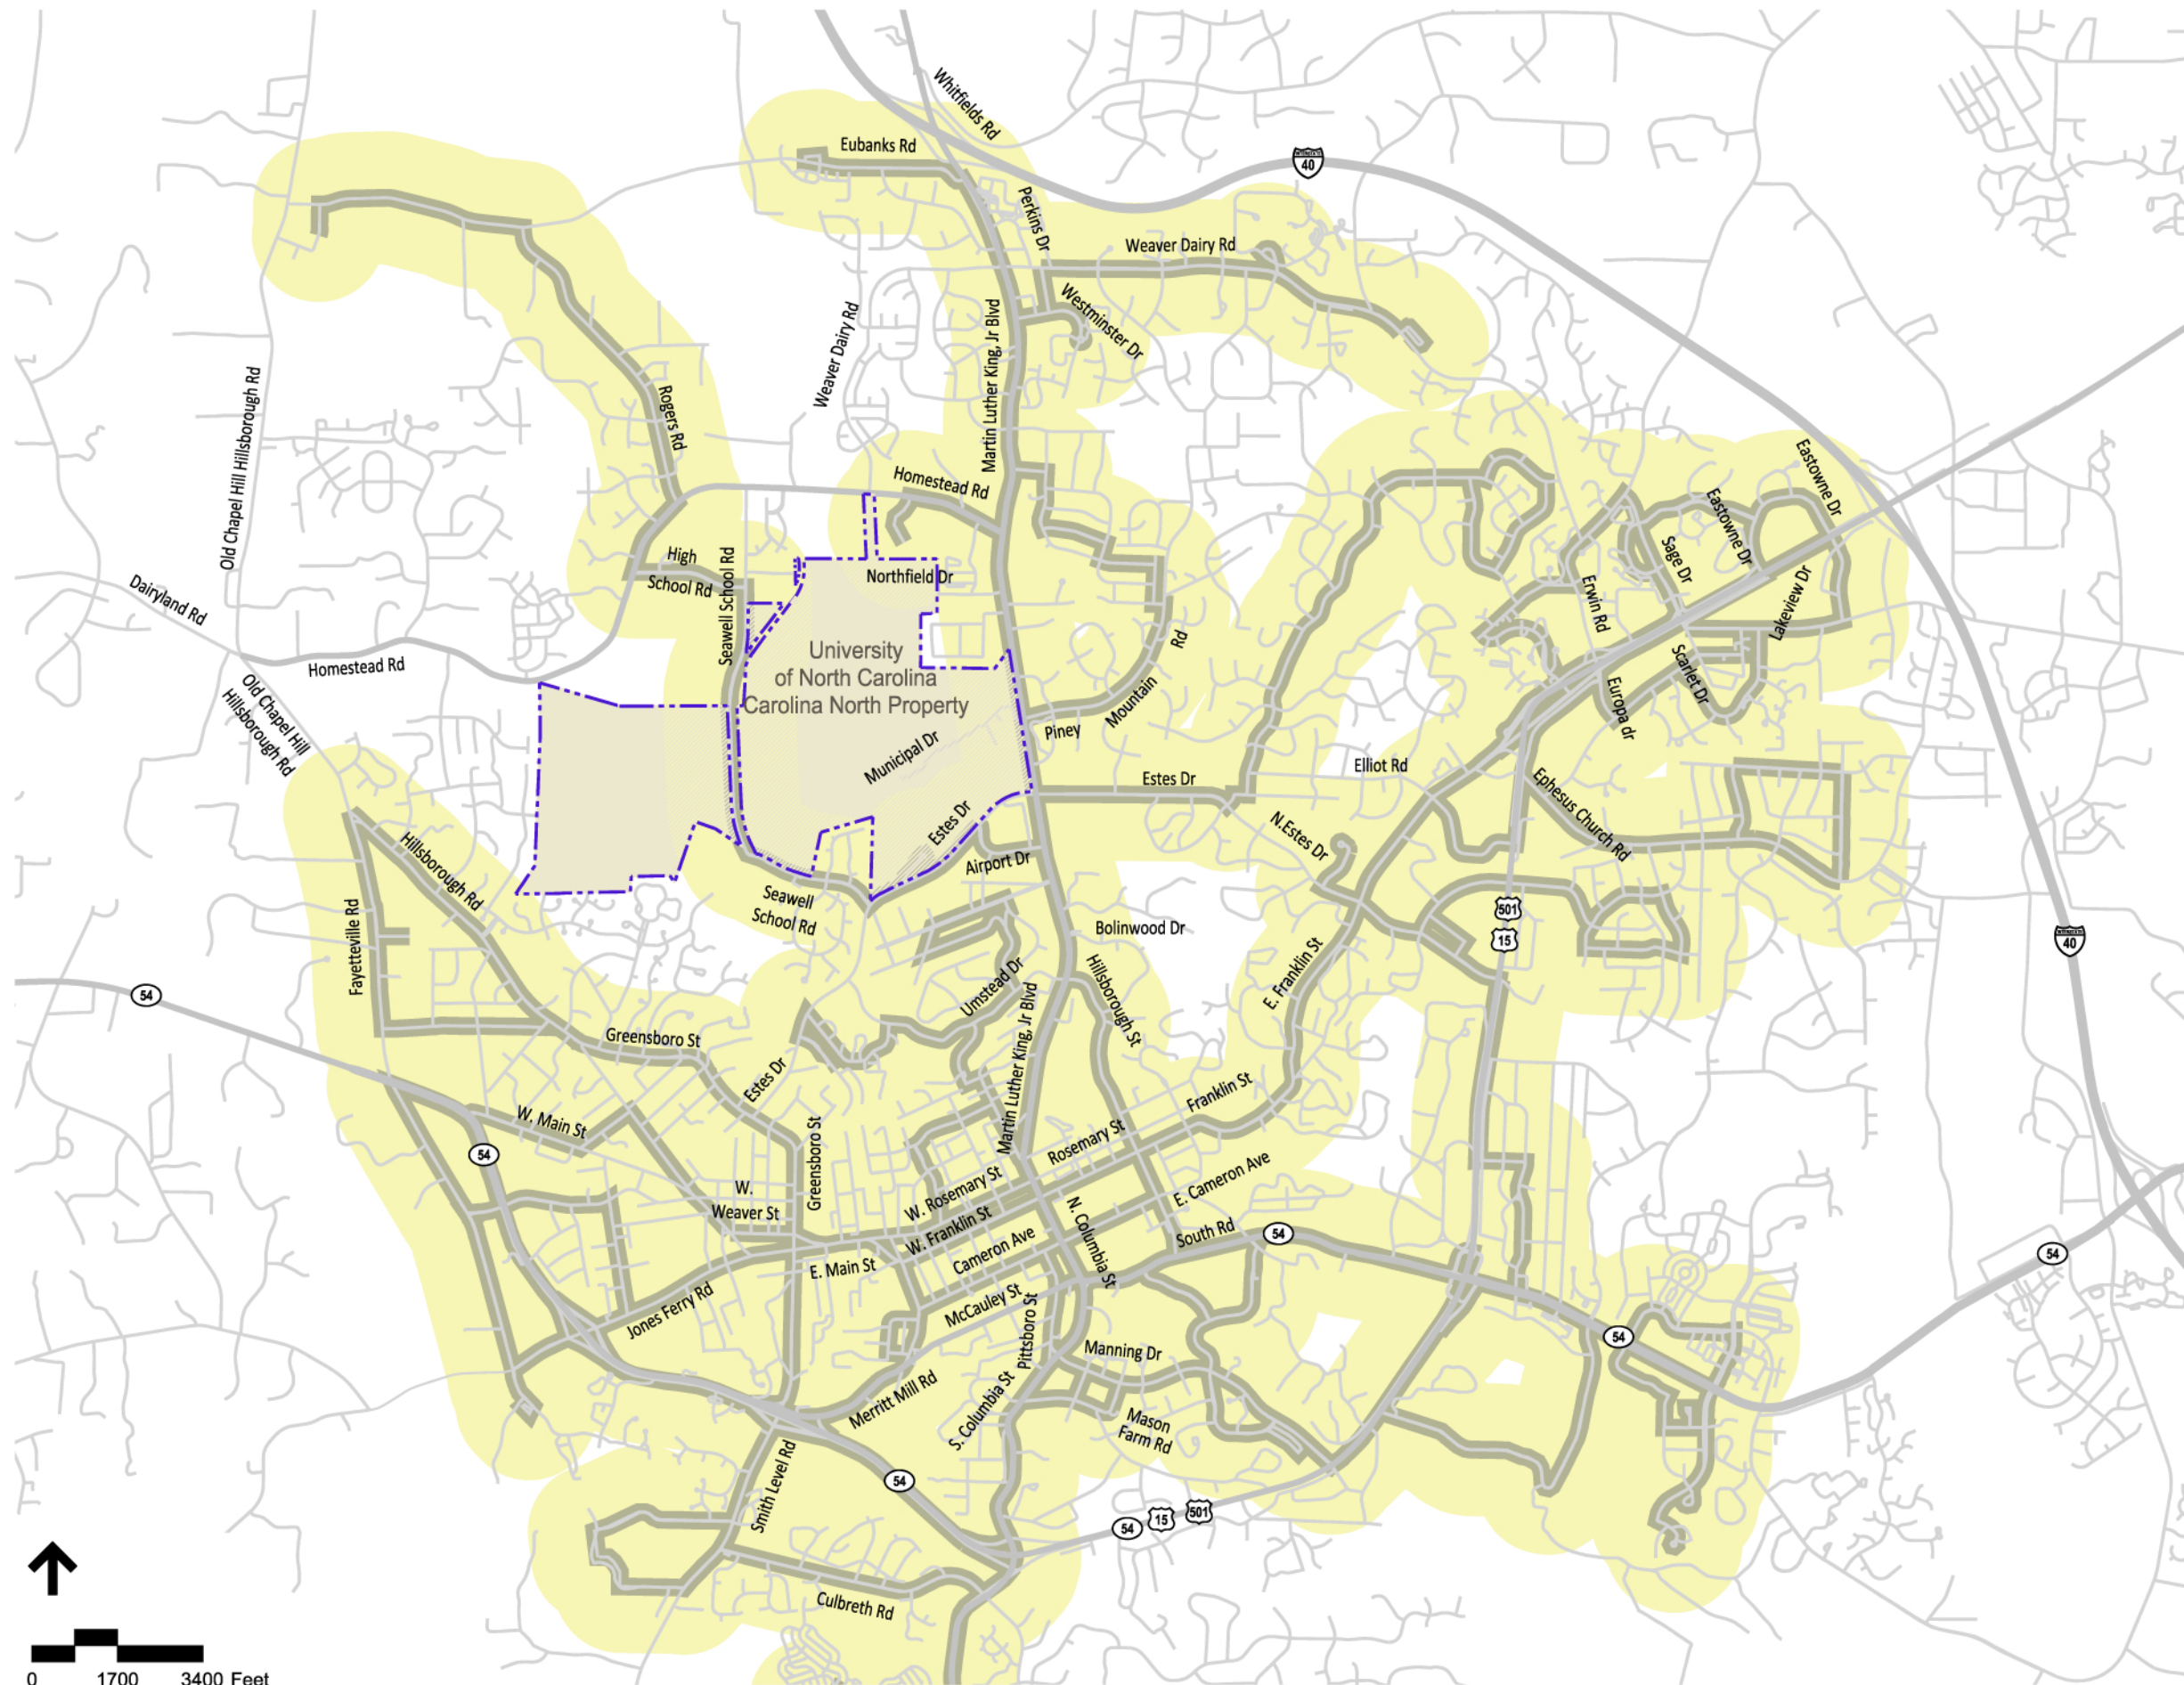

Legend

- Transit Routes
- 1/4 Mile Buffer Around Transit Routes
- North Carolina Property

CAROLINA NORTH TIA
Chapel Hill, North Carolina

Figure 2-14
1/4 Mile Service Coverage of
Chapel Hill Transit Fixed Routes

Chapel Hill, North Carolina