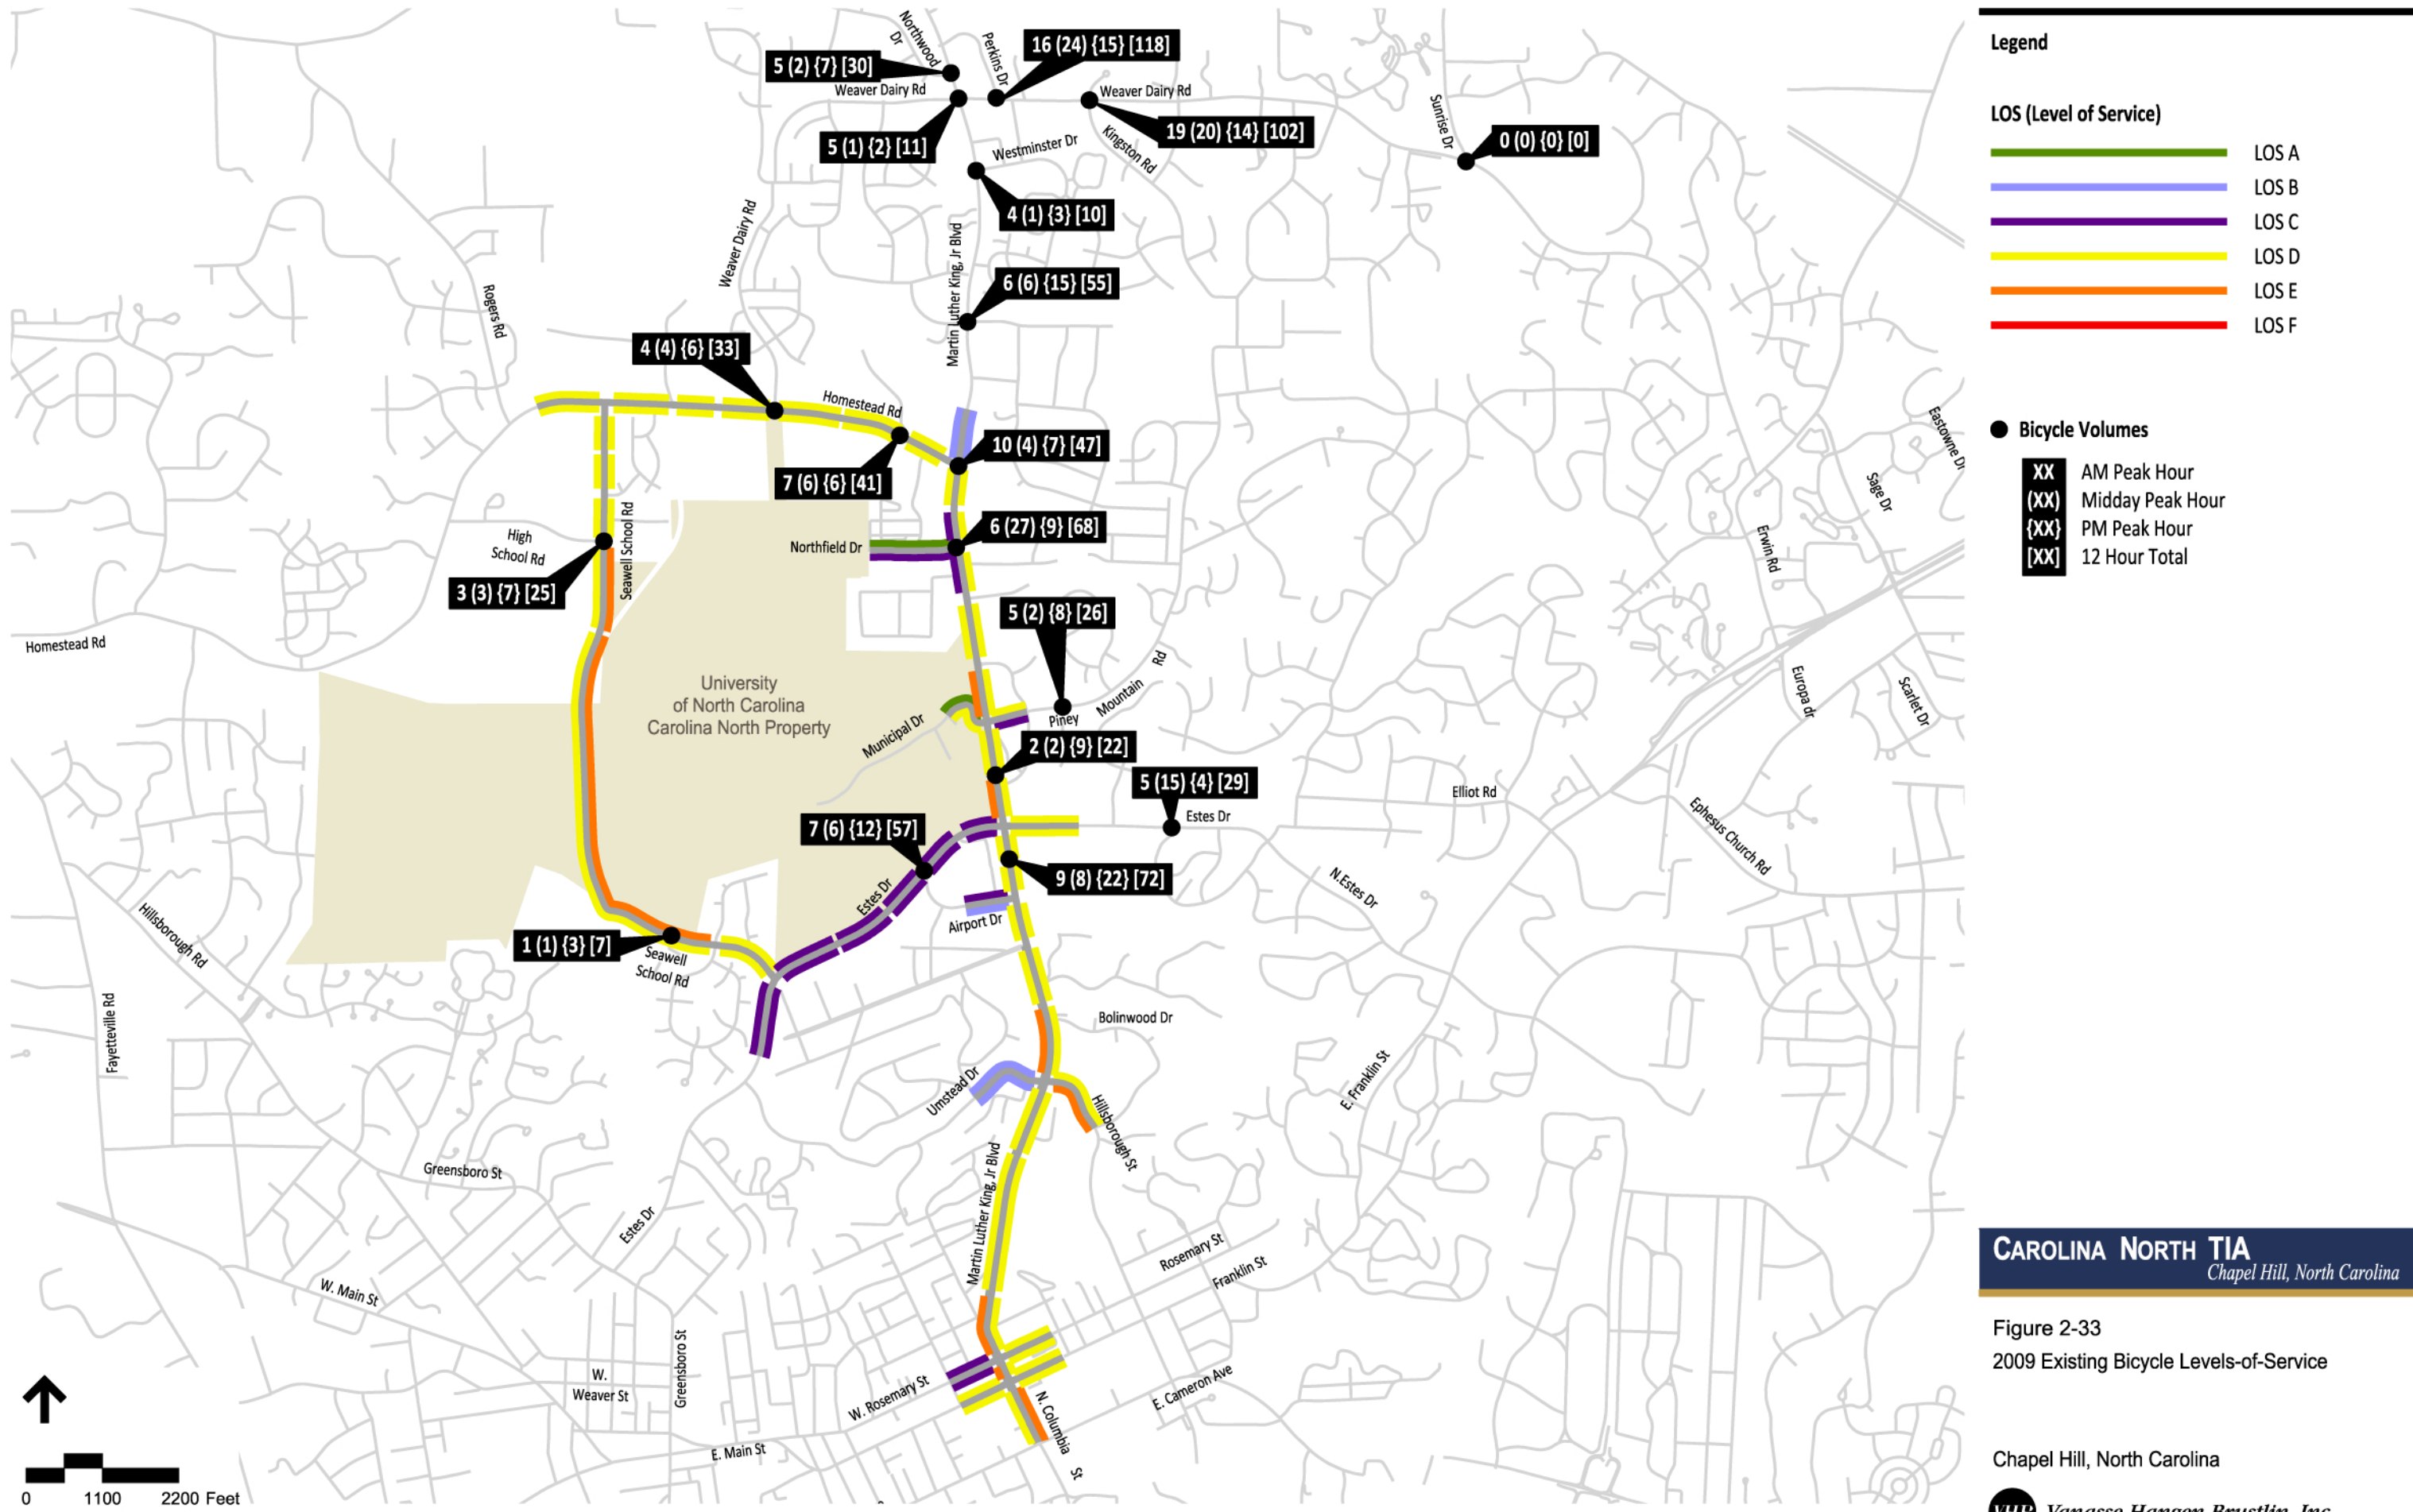

CAROLINA NORTH TIA
Chapel Hill, North Carolina

Figure 2-33
2009 Existing Bicycle Levels-of-Service

Chapel Hill, North Carolina