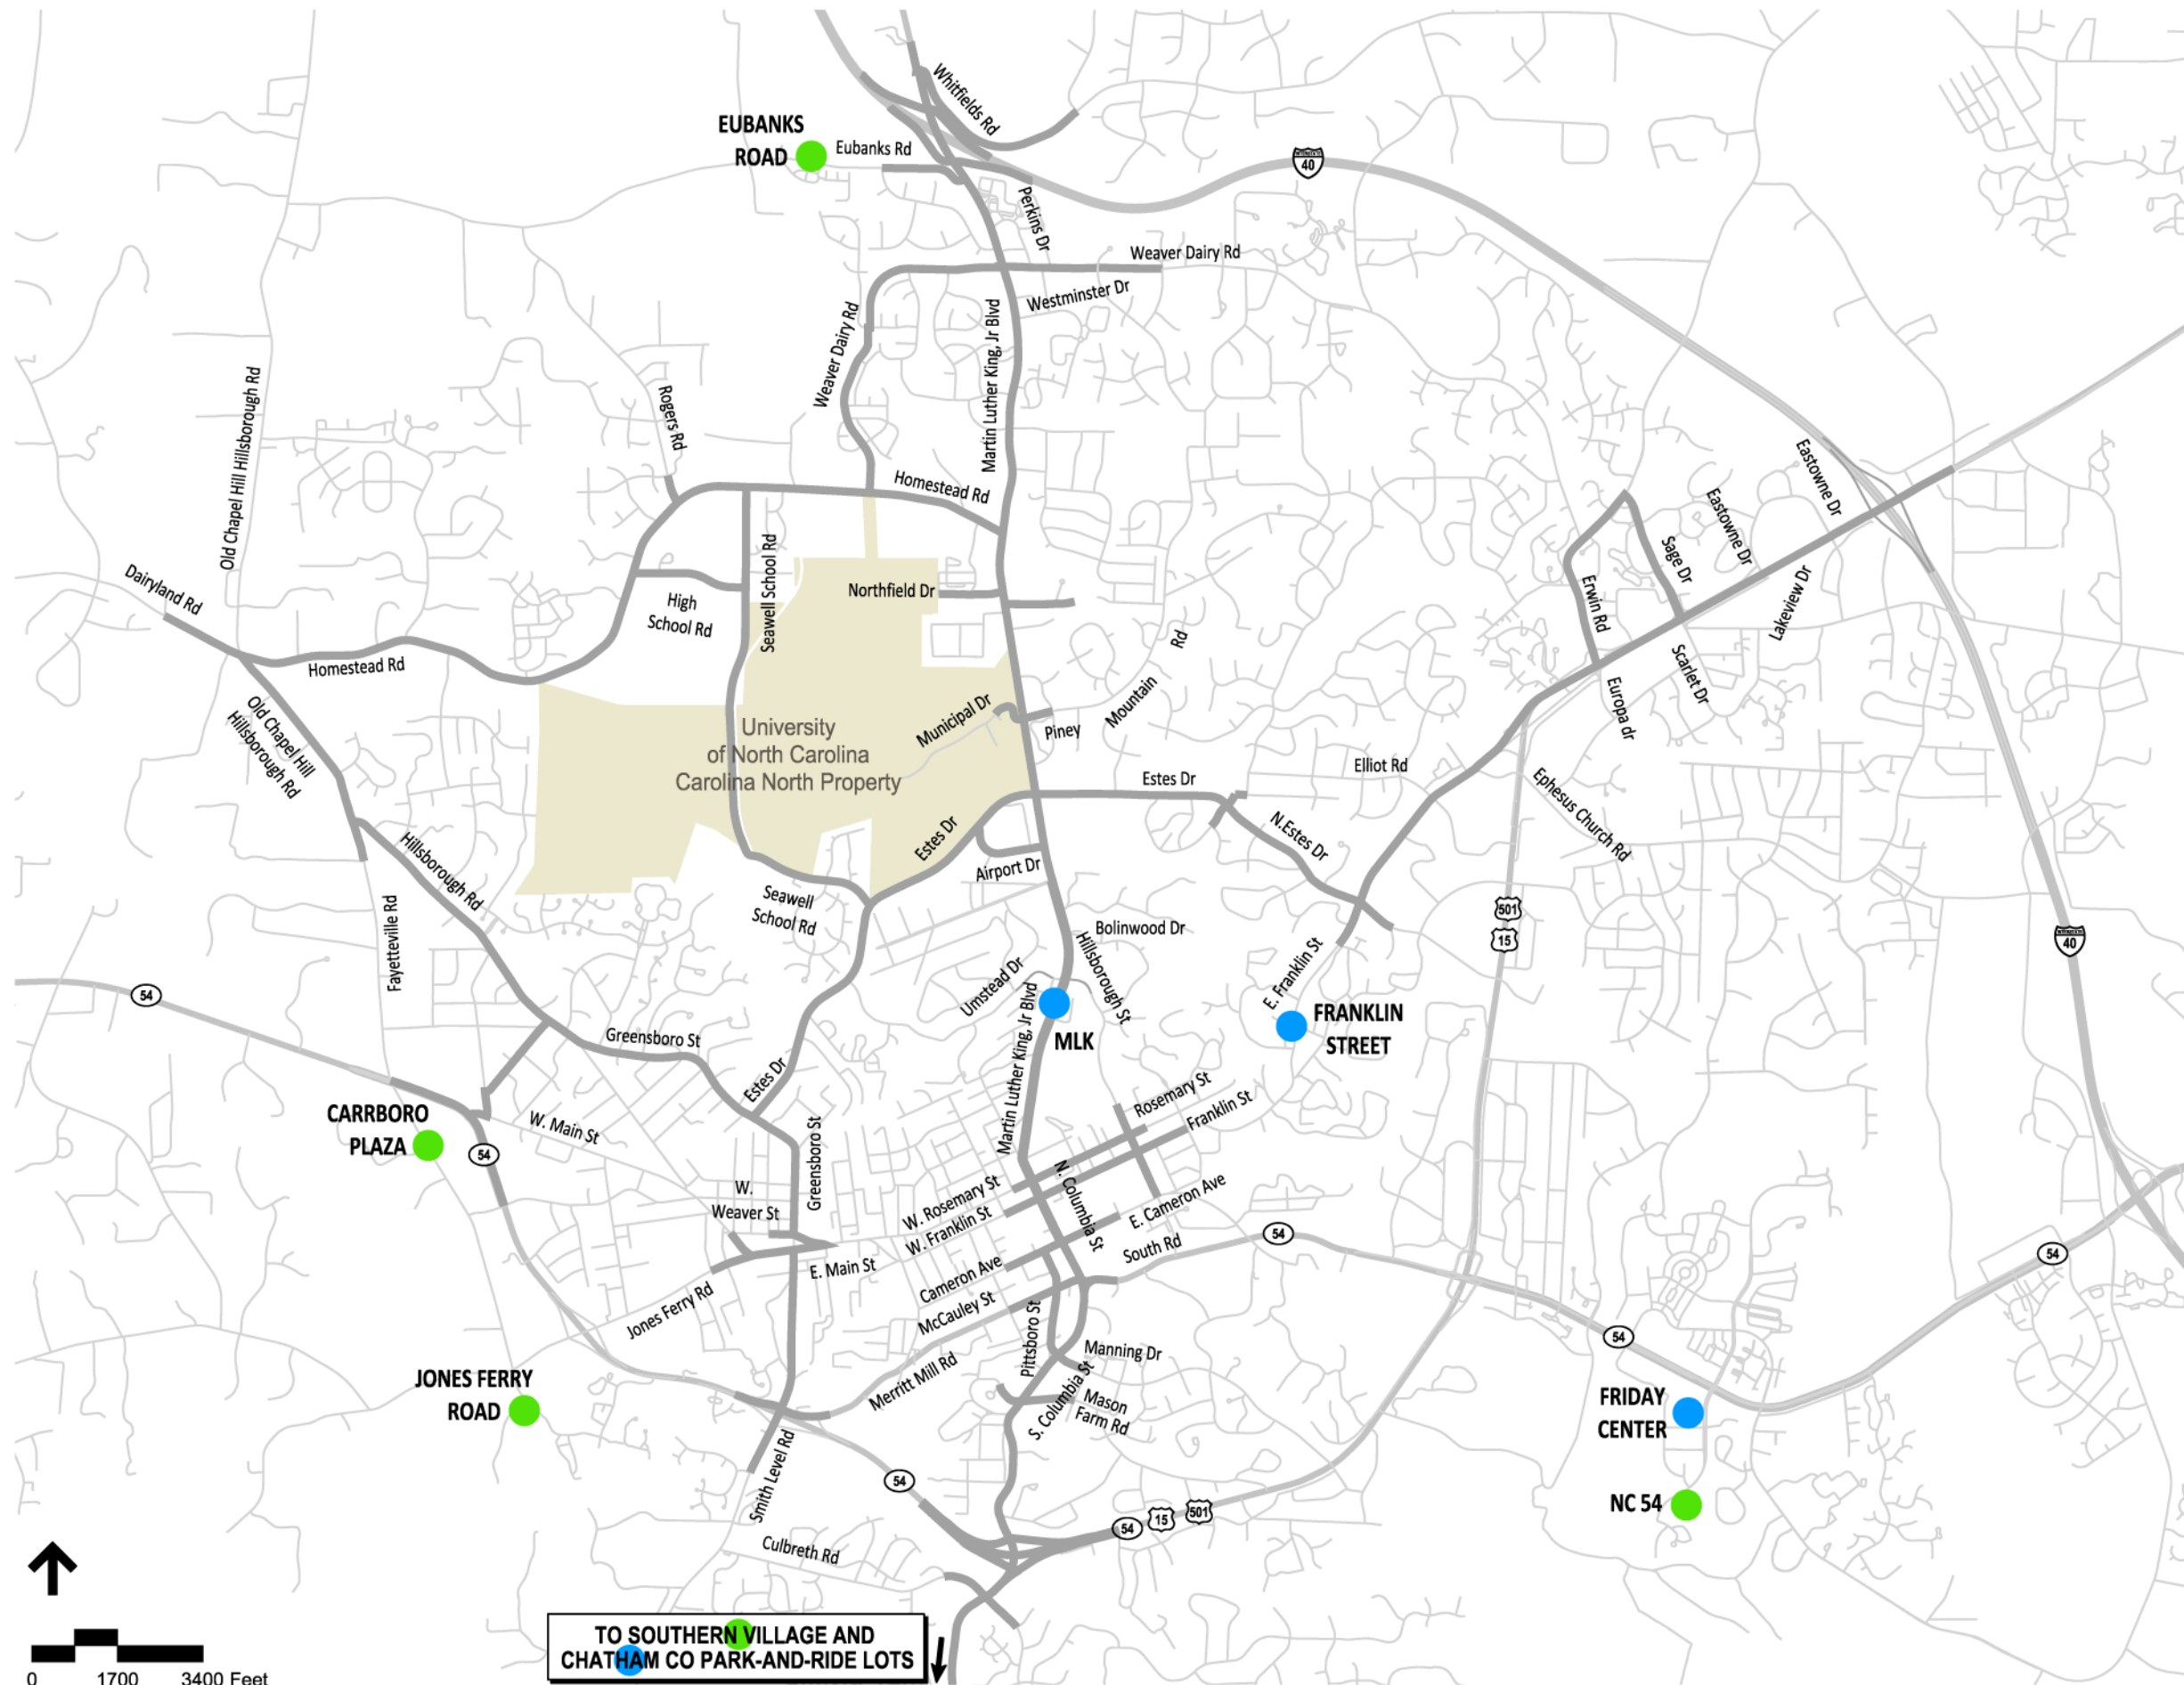

Figure 2-13

Chapel Hill Transit Sunday Routes

Chapel Hill, North Carolina

Legend

- Transit Routes
- 1/4 Mile Buffer Around Transit Routes
- North Carolina Property

CAROLINA NORTH TIA
Chapel Hill, North Carolina

Figure 2-14
 1/4 Mile Service Coverage of
 Chapel Hill Transit Fixed Routes

Chapel Hill, North Carolina

- Legend**
- Park and Ride UNC Lot
 - Park and Ride Town of Chapel Hill Lot
 - Carolina North Property

Not to Scale.

301 303 305 311
RTP • Apex • Cary • Raleigh

402 403 412 413
RTP • Durham • Chapel Hill

420
Hillsborough • Chapel Hill
(Operated by Orange Public Transportation and Chapel Hill Transit)

500/550 Express
Chapel Hill • Raleigh

102
Downtown Raleigh • Garner

105
Downtown Raleigh • RTP

201
North Raleigh • RTP

WFX Express
Wake Forest • Raleigh
(Operated by CAT)

ZWX Express
Zebulon • Wendell • Raleigh
(Operated by CAT)

KDX Express
Knightdale • Raleigh
COMING WINTER 2010
*This route is in planning stages. Details to come.