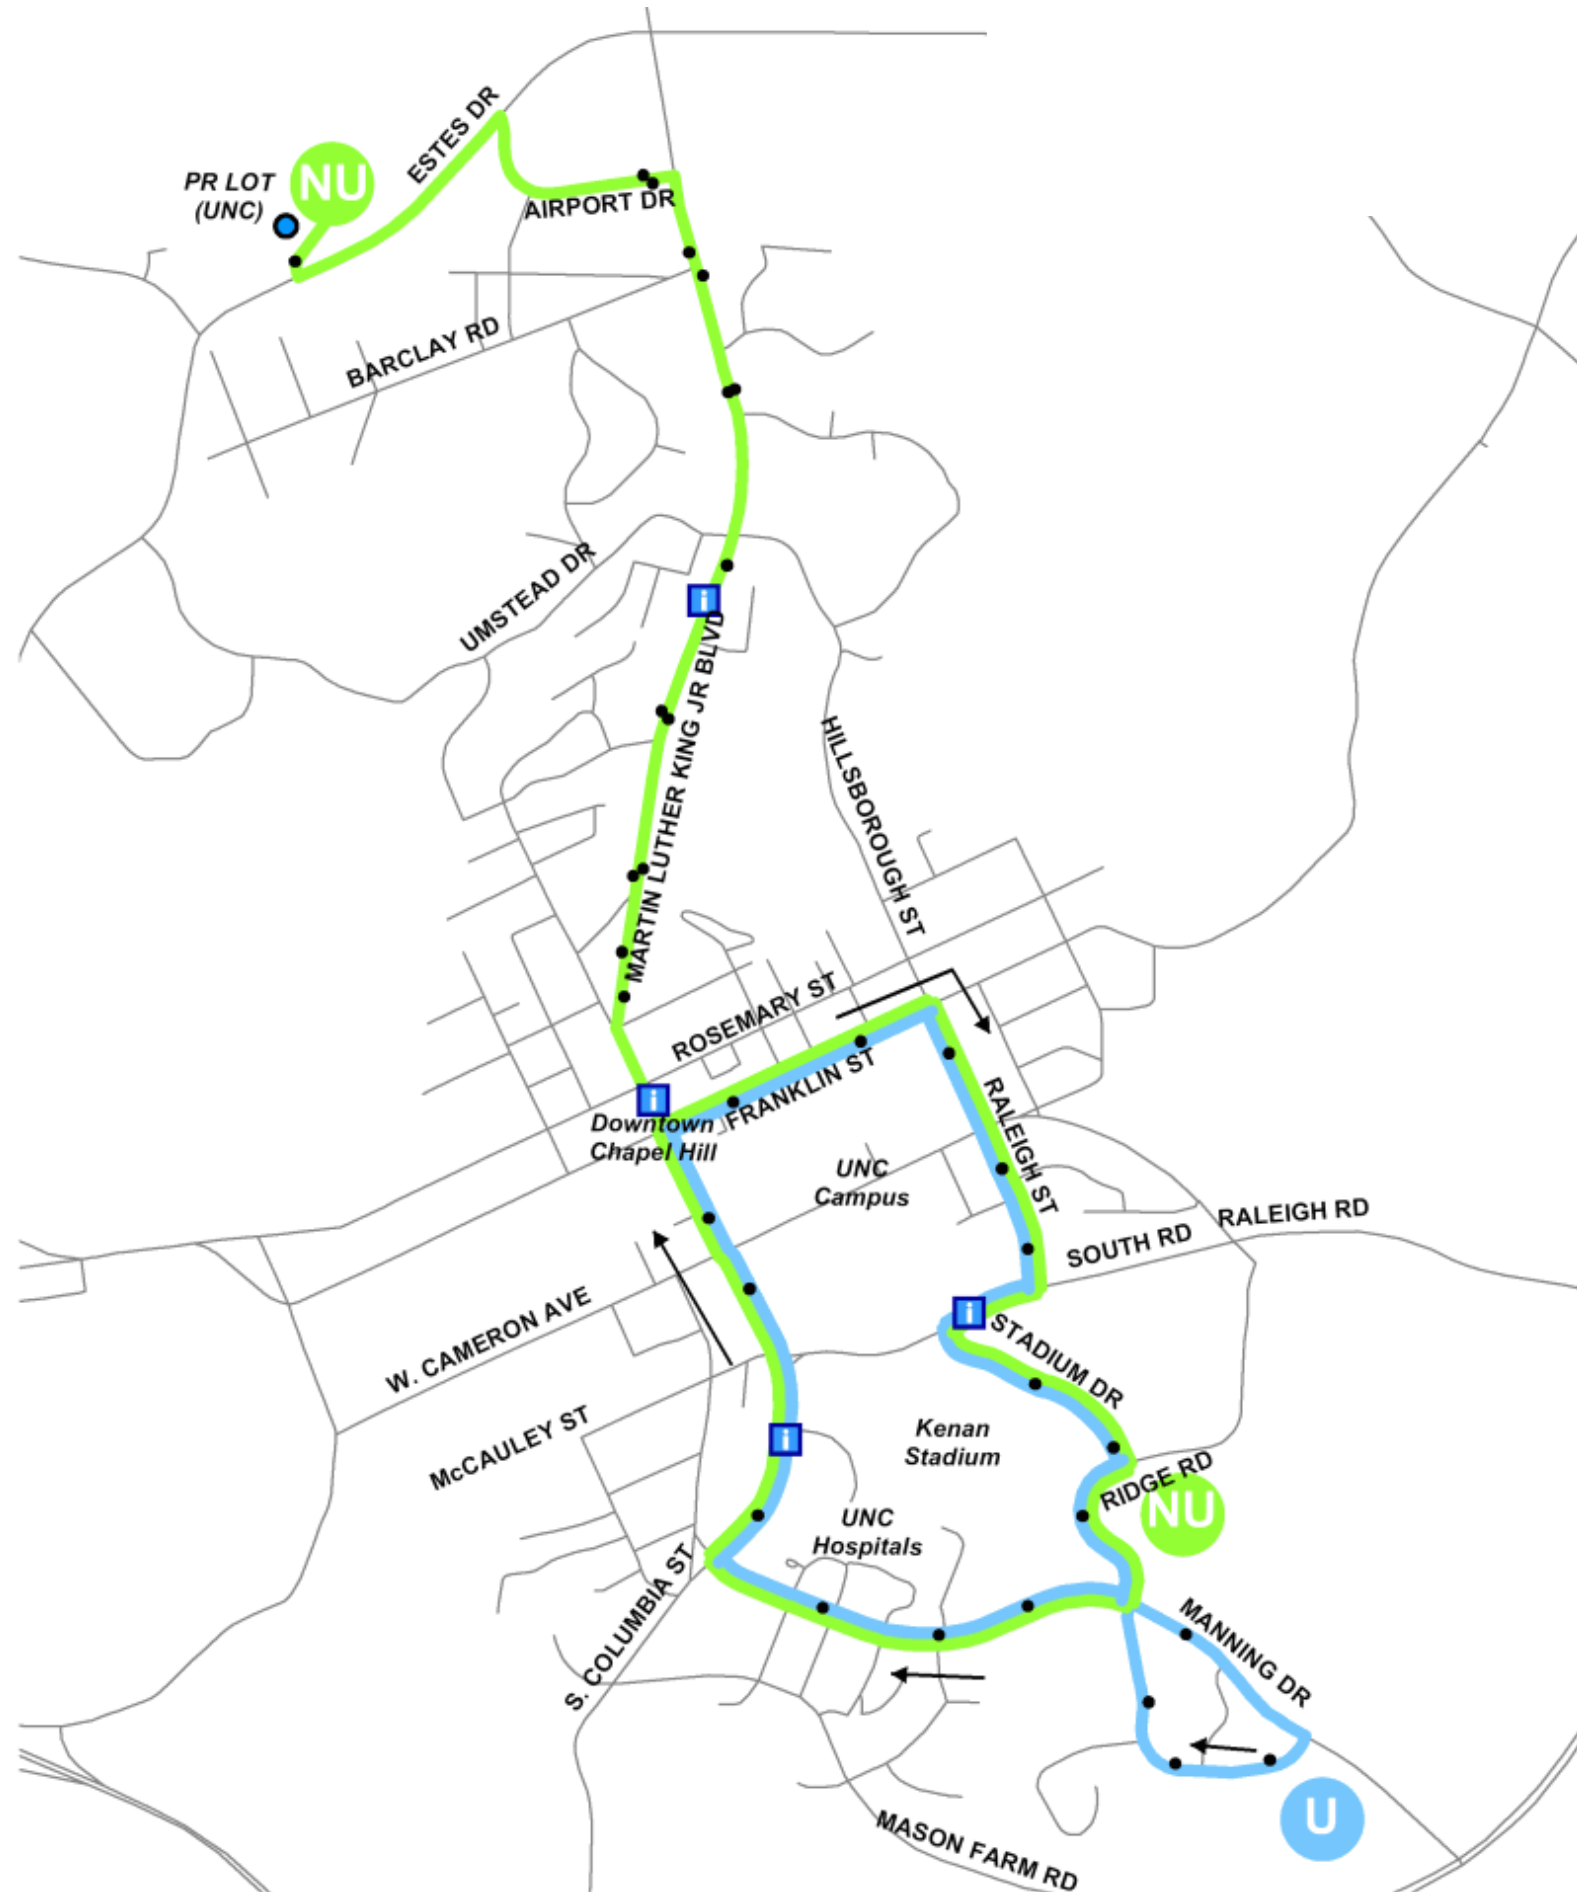

SUNDAY SERVICE

- NU
- U

NTS

Source: Chapel Hill Transit

CAROLINA NORTH TIA
Chapel Hill, North Carolina

Figure 2-13

Chapel Hill Transit Sunday Routes

Chapel Hill, North Carolina