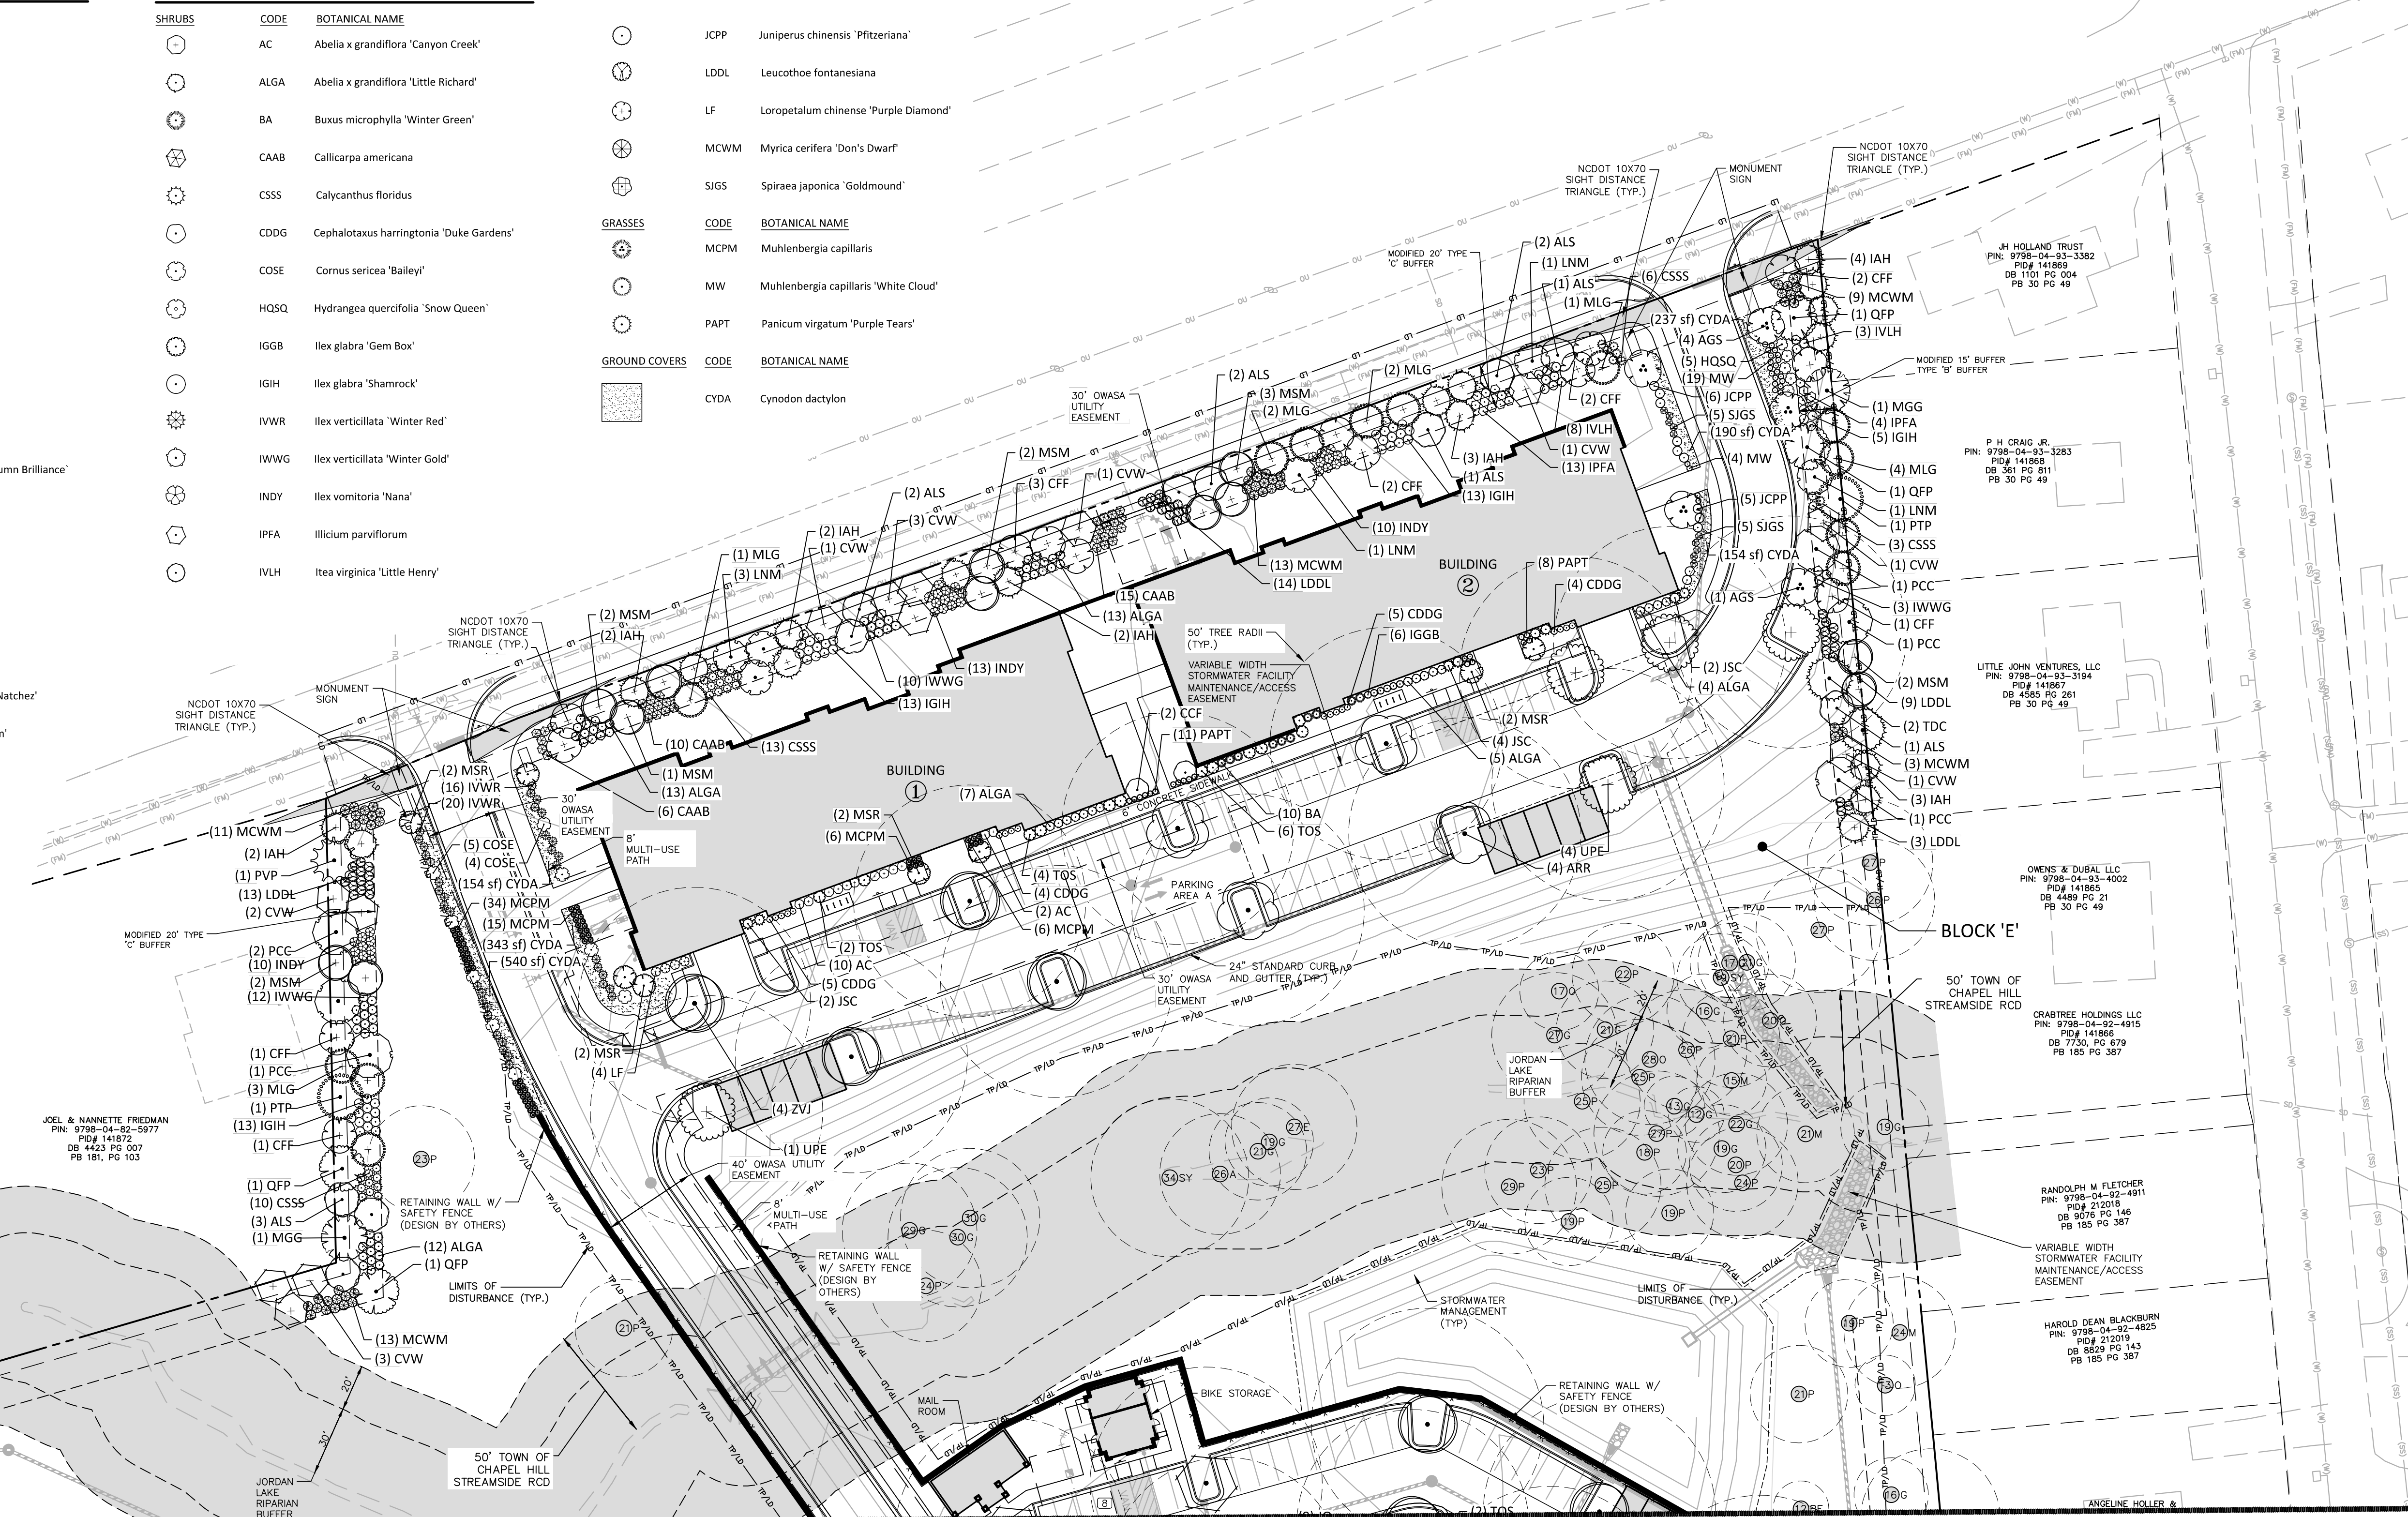

PLANT_SCHEDULE_PLAN_A

SHRUBS	CODE	BOTANICAL NAME
AC		Abelia x grandiflora 'Canyon Creek'
ALGA		Abelia x grandiflora 'Little Richard'
BA		Buxus microphylla 'Winter Green'
CAAB		Callicarpa americana
CSSS		Calycanthus floridus
CDDG		Cephalotaxus harringtonia 'Duke Gardens'
COSE		Cornus sericea 'Bailey'
HQSQ		Hydrangea quercifolia 'Snow Queen'
IGGB		Ilex glabra 'Gem Box'
IGIH		Ilex glabra 'Shamrock'
IVWR		Ilex verticillata 'Winter Red'
IWWG		Ilex verticillata 'Winter Gold'
INDY		Ilex vomitoria 'Nana'
IPFA		Illicium parviflorum
IVLH		Itea virginica 'Little Henry'

GRASSES	CODE	BOTANICAL NAME
MCPM		Muhlenbergia capillaris
MW		Muhlenbergia capillaris 'White Cloud'
PAPT		Panicum virgatum 'Purple Tears'

GROUND COVERS	CODE	BOTANICAL NAME
CYDA		Cynodon dactylon

ICPP	CODE	BOTANICAL NAME
JCPP		Juniperus chinensis 'Pfitzeriana'
LDDL		Leucothoe fontanesiana
LF		Loropetalum chinense 'Purple Diamond'
MCWM		Myrica cerifera 'Don's Dwarf'
SIGS		Spiraea japonica 'Goldmound'

GRASSES	CODE	BOTANICAL NAME
MCPM		Muhlenbergia capillaris
MW		Muhlenbergia capillaris 'White Cloud'
PAPT		Panicum virgatum 'Purple Tears'

GROUND COVERS	CODE	BOTANICAL NAME
CYDA		Cynodon dactylon

SEE SHEET L5.02

SITE LEGEND

[Symbol]	SIGNAGE
[Symbol]	YARD LIGHTS
[Symbol]	LIGHT POLE
[Symbol]	POWER POLE
[Symbol]	TRAFFIC DIRECTIONAL ARROW
[Symbol]	ACCESSIBLE PARKING STALL
[Symbol]	VAN ACCESSIBLE PARKING STALL
[Symbol]	PARKING SPACE COUNT
[Symbol]	ACCESSIBLE RAMPS
[Symbol]	ACCESSIBLE ROUTE
[Symbol]	PROPERTY LINE
[Symbol]	RIGHT-OF-WAY LINE
[Symbol]	LOT LINE
[Symbol]	FUTURE BUFFER

SEE SHEET C0.00 FOR ALL PROJECT, SITE, GRADING, STORM DRAINAGE AND UTILITY NOTES

ALL CONSTRUCTION SHALL BE IN ACCORDANCE WITH THE CURRENT TOWN OF CHAPEL HILL AND NCDOT ENGINEERING DESIGN AND CONSTRUCTION STANDARDS

GRAPHIC SCALE
1 inch = 40 ft.

McADAMS
The John R. McAdams Company, Inc.
2905 Meridian Parkway
Durham, NC 27713
phone 919. 361. 5000
fax 919. 361. 2269
license number: C-0293, C-187
www.mcadamsco.com

CLIENT
NORTHWOOD RAVIN
3015 CARRINGTON MILL BLVD, STE 460
MORRISVILLE, NORTH CAROLINA 27560
Adam Golden
PHONE: 919. 354. 3680

HILLMONT
CONDITIONAL ZONING PERMIT
STANCELL DRIVE
CHAPEL HILL, NORTH CAROLINA 27517

REVISIONS

NO.	DATE	REVISION
1	06.07.2023	REVISED PER 1ST CZP COMMENTS
2		
3		
4		
5		
6		

PLAN INFORMATION

PROJECT NO.	RAV-21002
FILENAME	RAV21002-L51
CHECKED BY	SRD
DRAWN BY	PTH
SCALE	1" = 40'
DATE	03.23.2023

SHEET
LANDSCAPE PLAN A
L5.01

PRELIMINARY DRAWING - NOT RELEASED FOR CONSTRUCTION