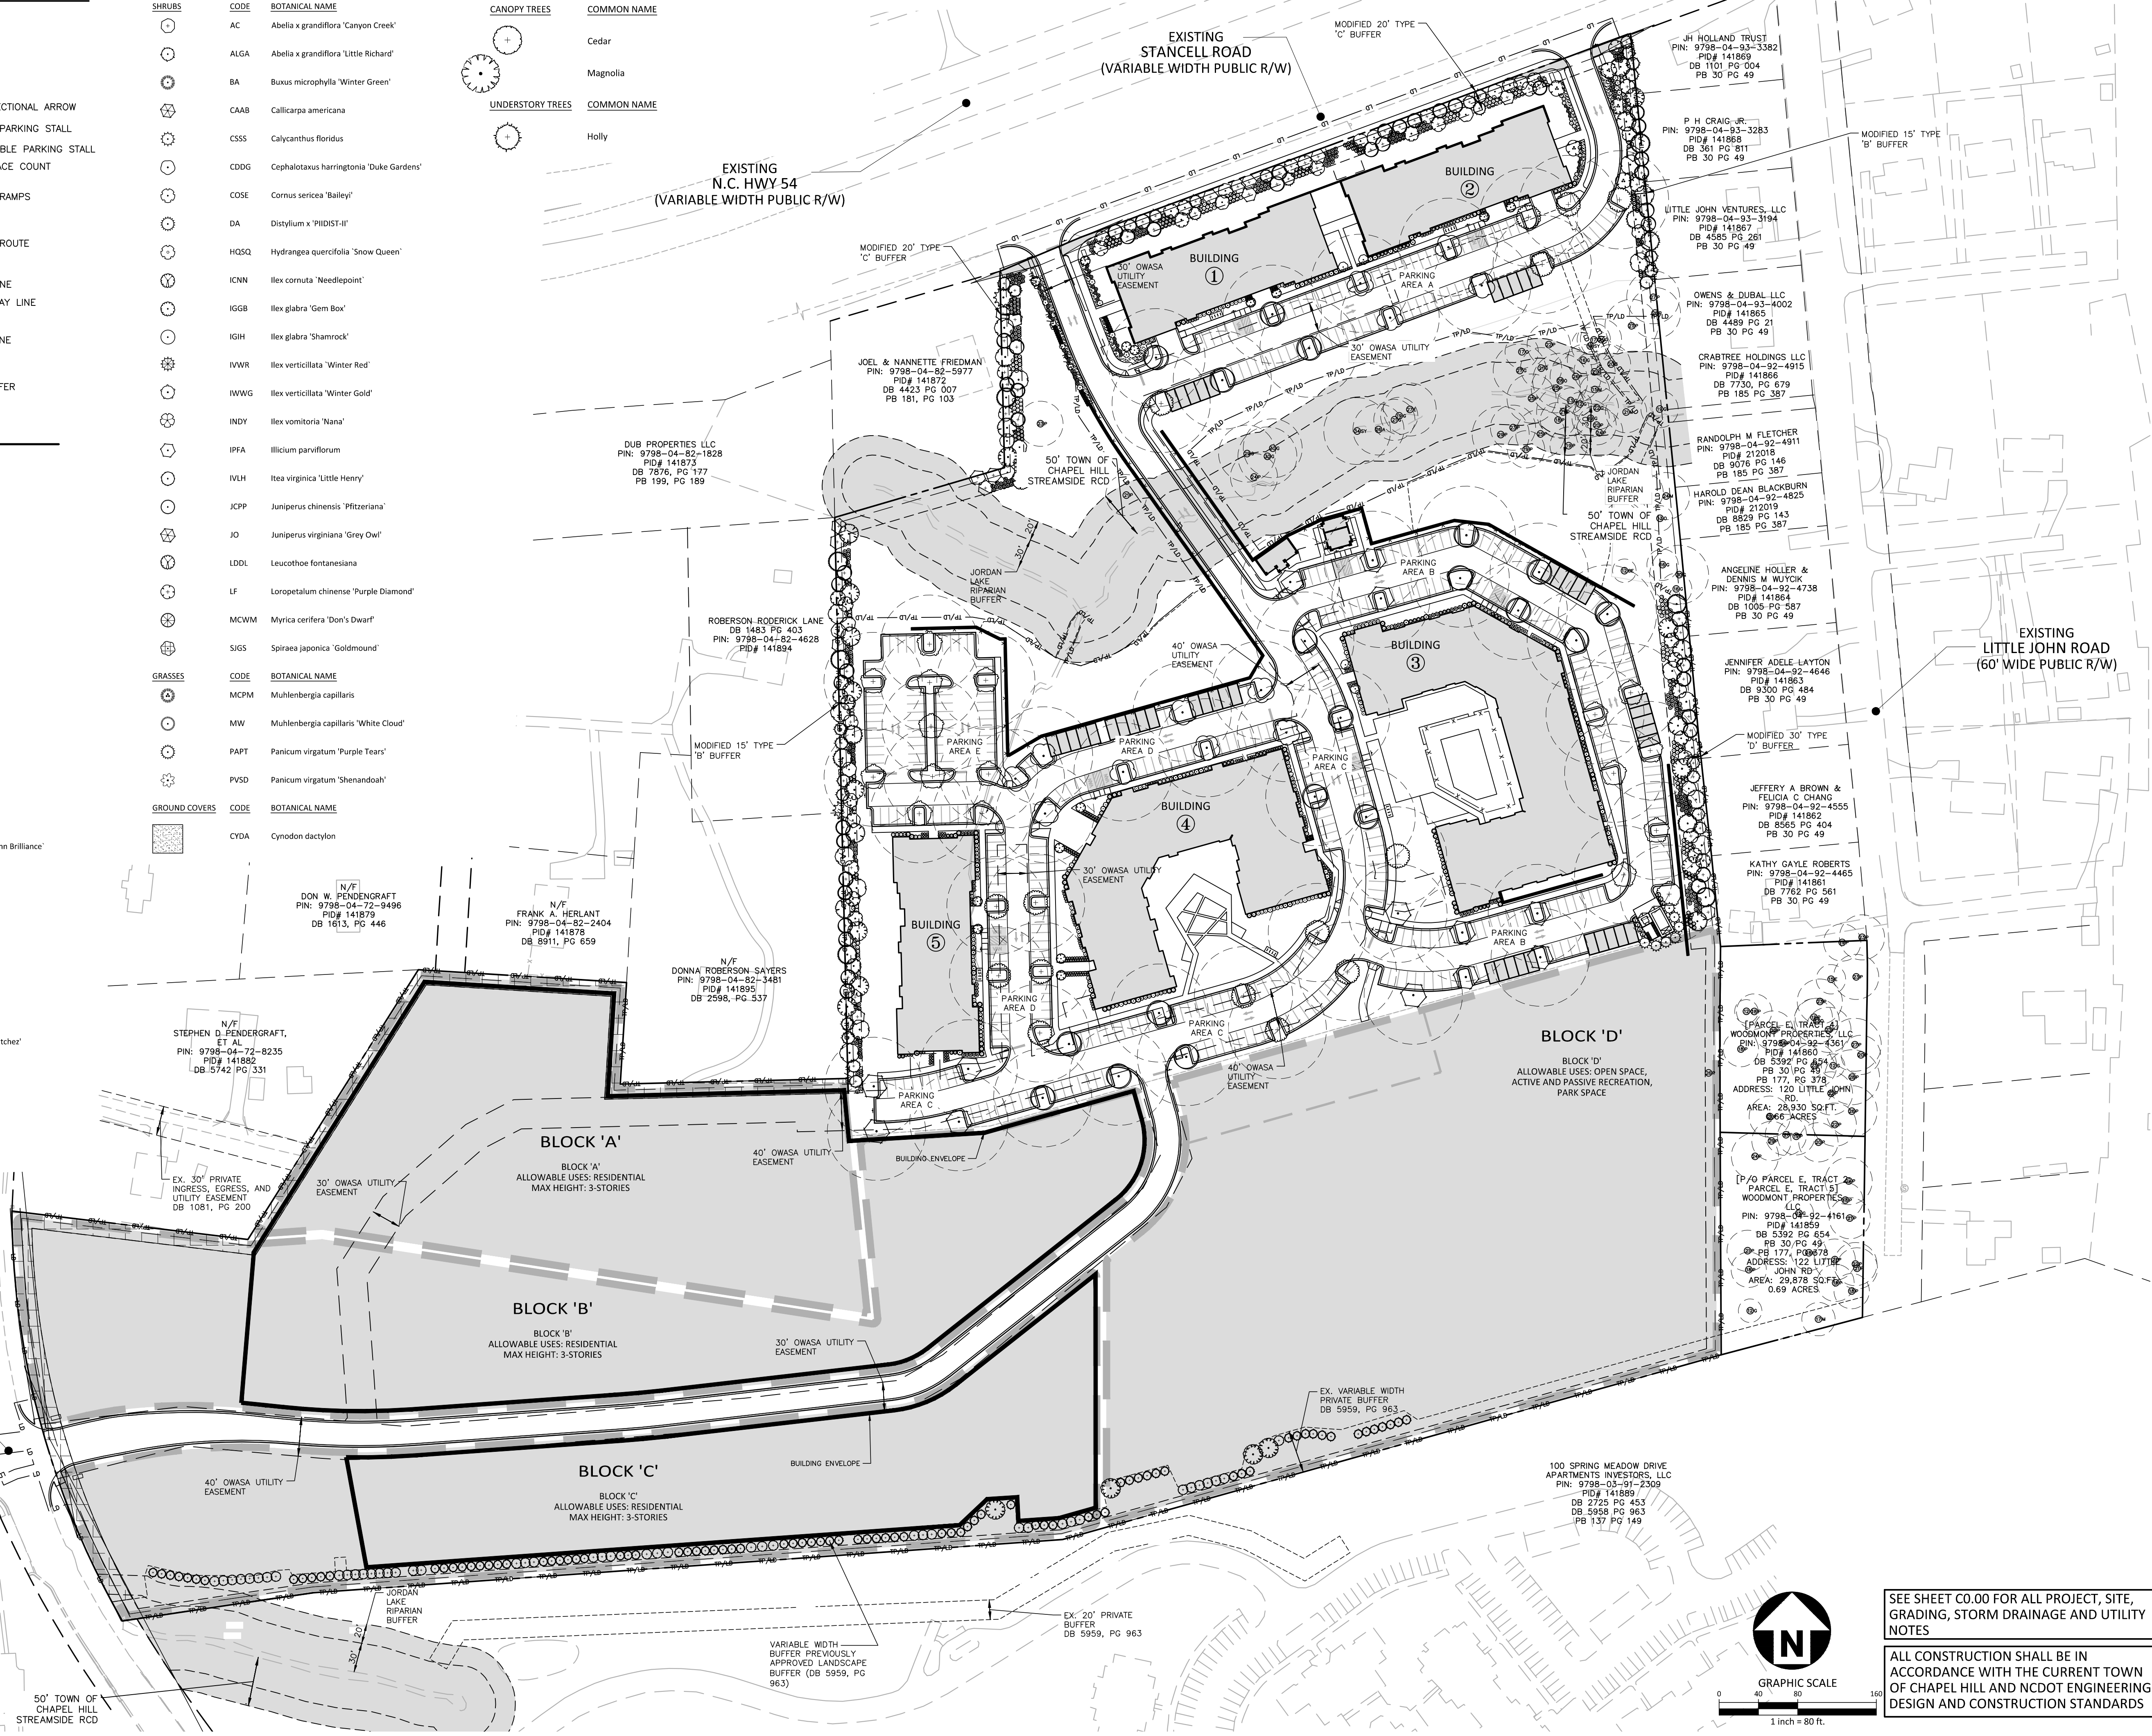

PLANT SCHEDULE OVERALL

CANOPY TREES	BOTANICAL NAME
(Symbol)	Acer rubrum
(Symbol)	Magnolia grandiflora
(Symbol)	Nyssa sylvatica
(Symbol)	Pinus taeda
(Symbol)	Pinus virginiana
(Symbol)	Prunus caroliniana
(Symbol)	Quercus falcata pagodifolia
(Symbol)	Quercus phellos
(Symbol)	Taxodium distichum
(Symbol)	Ulmus americana 'Princeton'
(Symbol)	Zelkova serrata 'Village Green'
UNDERSTORY TREES	BOTANICAL NAME
(Symbol)	Amelanchier laevis
(Symbol)	Amelanchier x grandiflora 'Autumn Brilliance'
(Symbol)	Cercis canadensis PP 31260
(Symbol)	Chionanthus virginicus
(Symbol)	Cornus florida
(Symbol)	Ilex opaca
(Symbol)	Ilex x 'Nellie R Stevens'
(Symbol)	Juniperus chinensis 'Spartan'
(Symbol)	Lagerstroemia indica x fauriei 'Natchez'
(Symbol)	Magnolia grandiflora 'Little Gem'
(Symbol)	Magnolia stellata 'Royal Star'
(Symbol)	Magnolia virginiana
(Symbol)	Thuja occidentalis 'Smaragd'