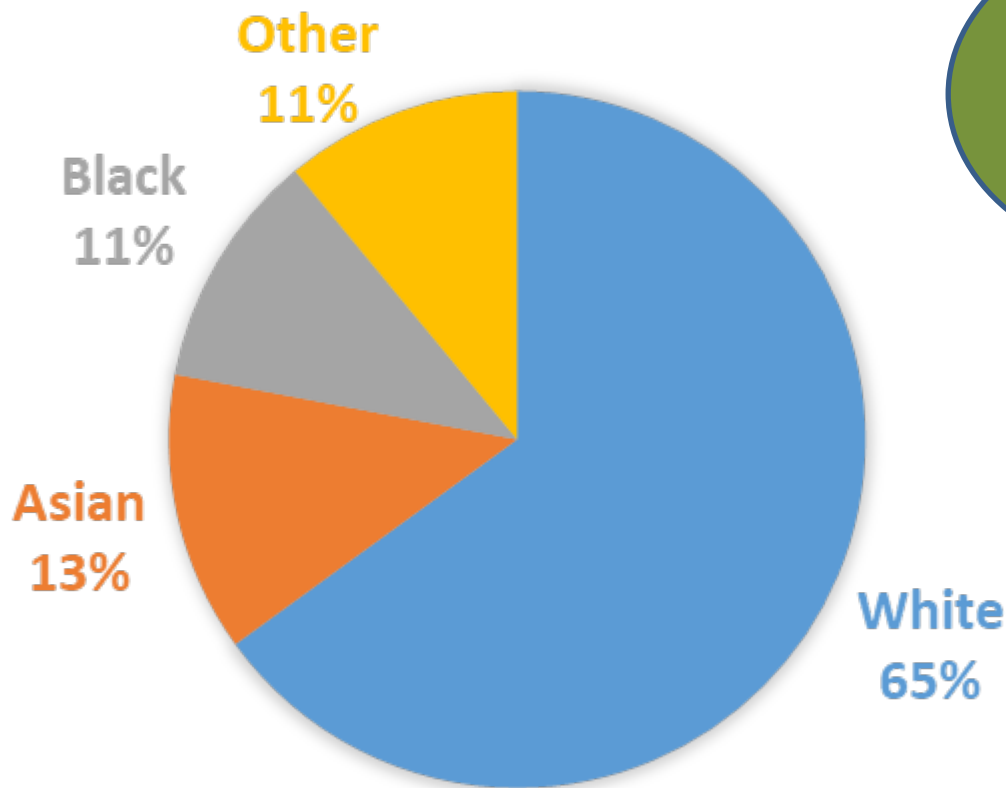

Born in
USA

Median household
income

Average rent

Home Value Index

Chapel Hill at a Glance