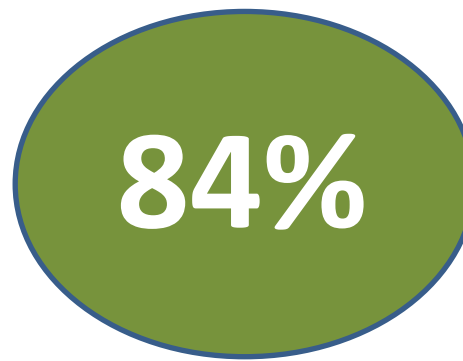

Born in
USA

Median household
income

Average rent

Home Value Index

Chapel Hill at a Glance