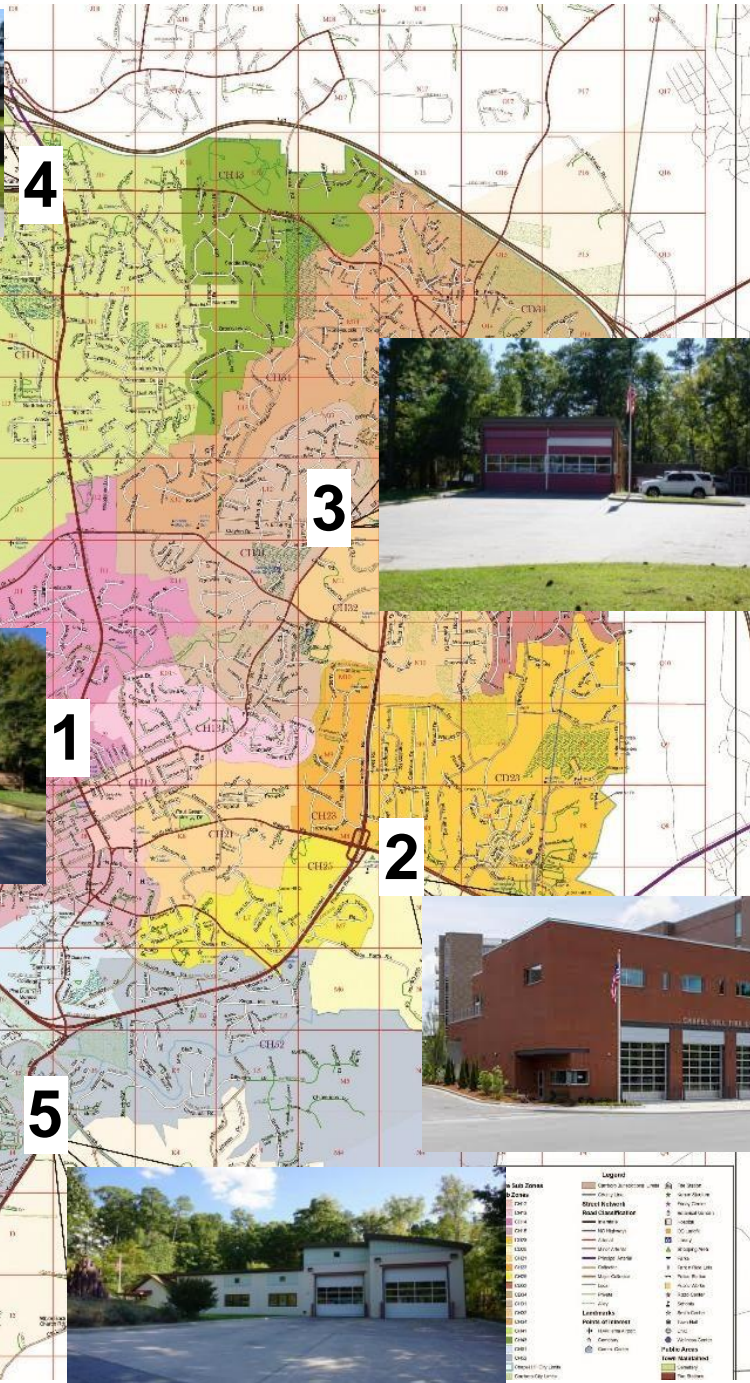

4

3

1

2

5

5 Stations

2 Training Facilities