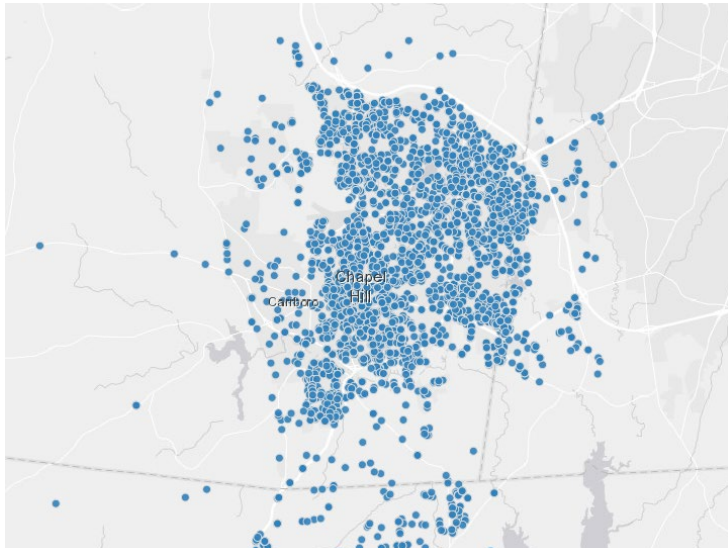

Análisis de GIS 3D de conflictos de movilidad

☰ Downtown Curb Use and Mobility Feature Conflicts | Explore uses and conflicts between existing uses within the right-of-way and planned mobility features.

Protegen nuestro planeta

Los datos de acceso abierto promueven la sostenibilidad.

Descubra los datos de acceso abierto de Chapel Hill

Showing 25 of 12,193 rows

Date	Dispatch time	Type of Incident	Address	Geo Point	Geo Point_X	Geo Point_Y	map_geo_points
6/29/2016, 8:00 PM	15:14:15	Vehicle accident, general cl...	SAGE RD Chapel Hill NC	35.95032, -79.015687	-79.016	35.95	37.09024, -95.712891
6/29/2016, 8:00 PM	08:16:58	Bomb scare - no bomb	105 NEW CASTLE DR Chap...	35.922281, -79.006783	-79.007	35.922	37.09024, -95.712891
6/29/2016, 8:00 PM	21:04:33	Smoke detector activation, ...	100 RALEIGH ST Chapel Hil...	35.914185, -79.048469	-79.048	35.914	37.09024, -95.712891
6/29/2016, 8:00 PM	22:49:07	Accident, potential accident...	710 E ROSEMARY ST Chap...	35.918755, -79.04408	-79.044	35.919	37.09024, -95.712891
6/29/2016, 8:00 PM	03:34:58	Alarm system sounded due ...	201 SOUTH RD Chapel Hill ...	35.908876, -79.049742	-79.05	35.909	35.9649565, -78.9723345
6/29/2016, 8:00 PM	17:01:14	Heat from short circuit (wiri...	417 SUMMERWALK CIR Ch...	35.895404, -79.008915	-79.009	35.895	37.09024, -95.712891
6/29/2016, 8:00 PM	09:59:00	FIRE ALARM Dispatched & ...	1784 dunmore PL Chapel H...	35.899524, -78.997419	-78.997	35.9	37.09024, -95.712891