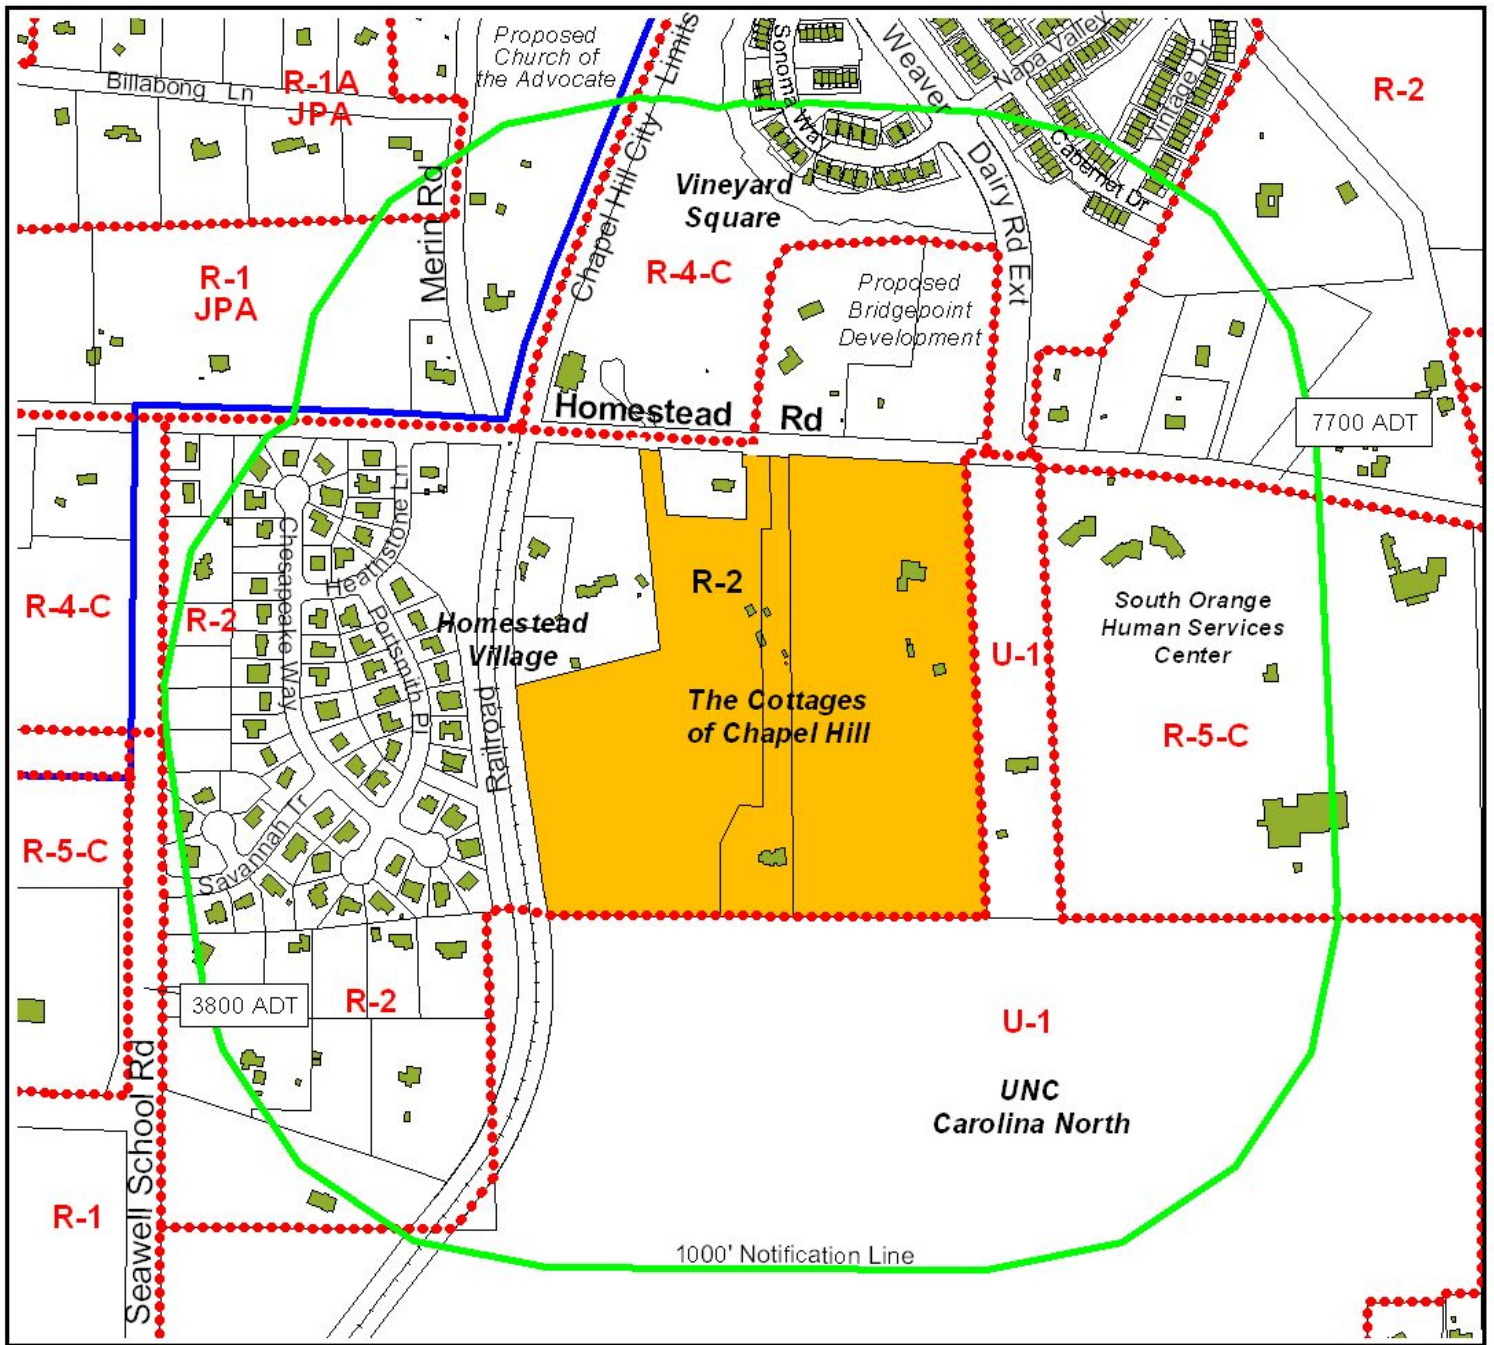

Area Map The Cottages of Chapel Hill

- The Cottages of Chapel Hill
- Buildings
- Chapel Hill Zoning
- Average Daily Traffic Count (ADT)
2007 DOT Data
- Chapel Hill City Limits

GIS Map prepared by
Town of Chapel Hill
Planning Department
April, 2010