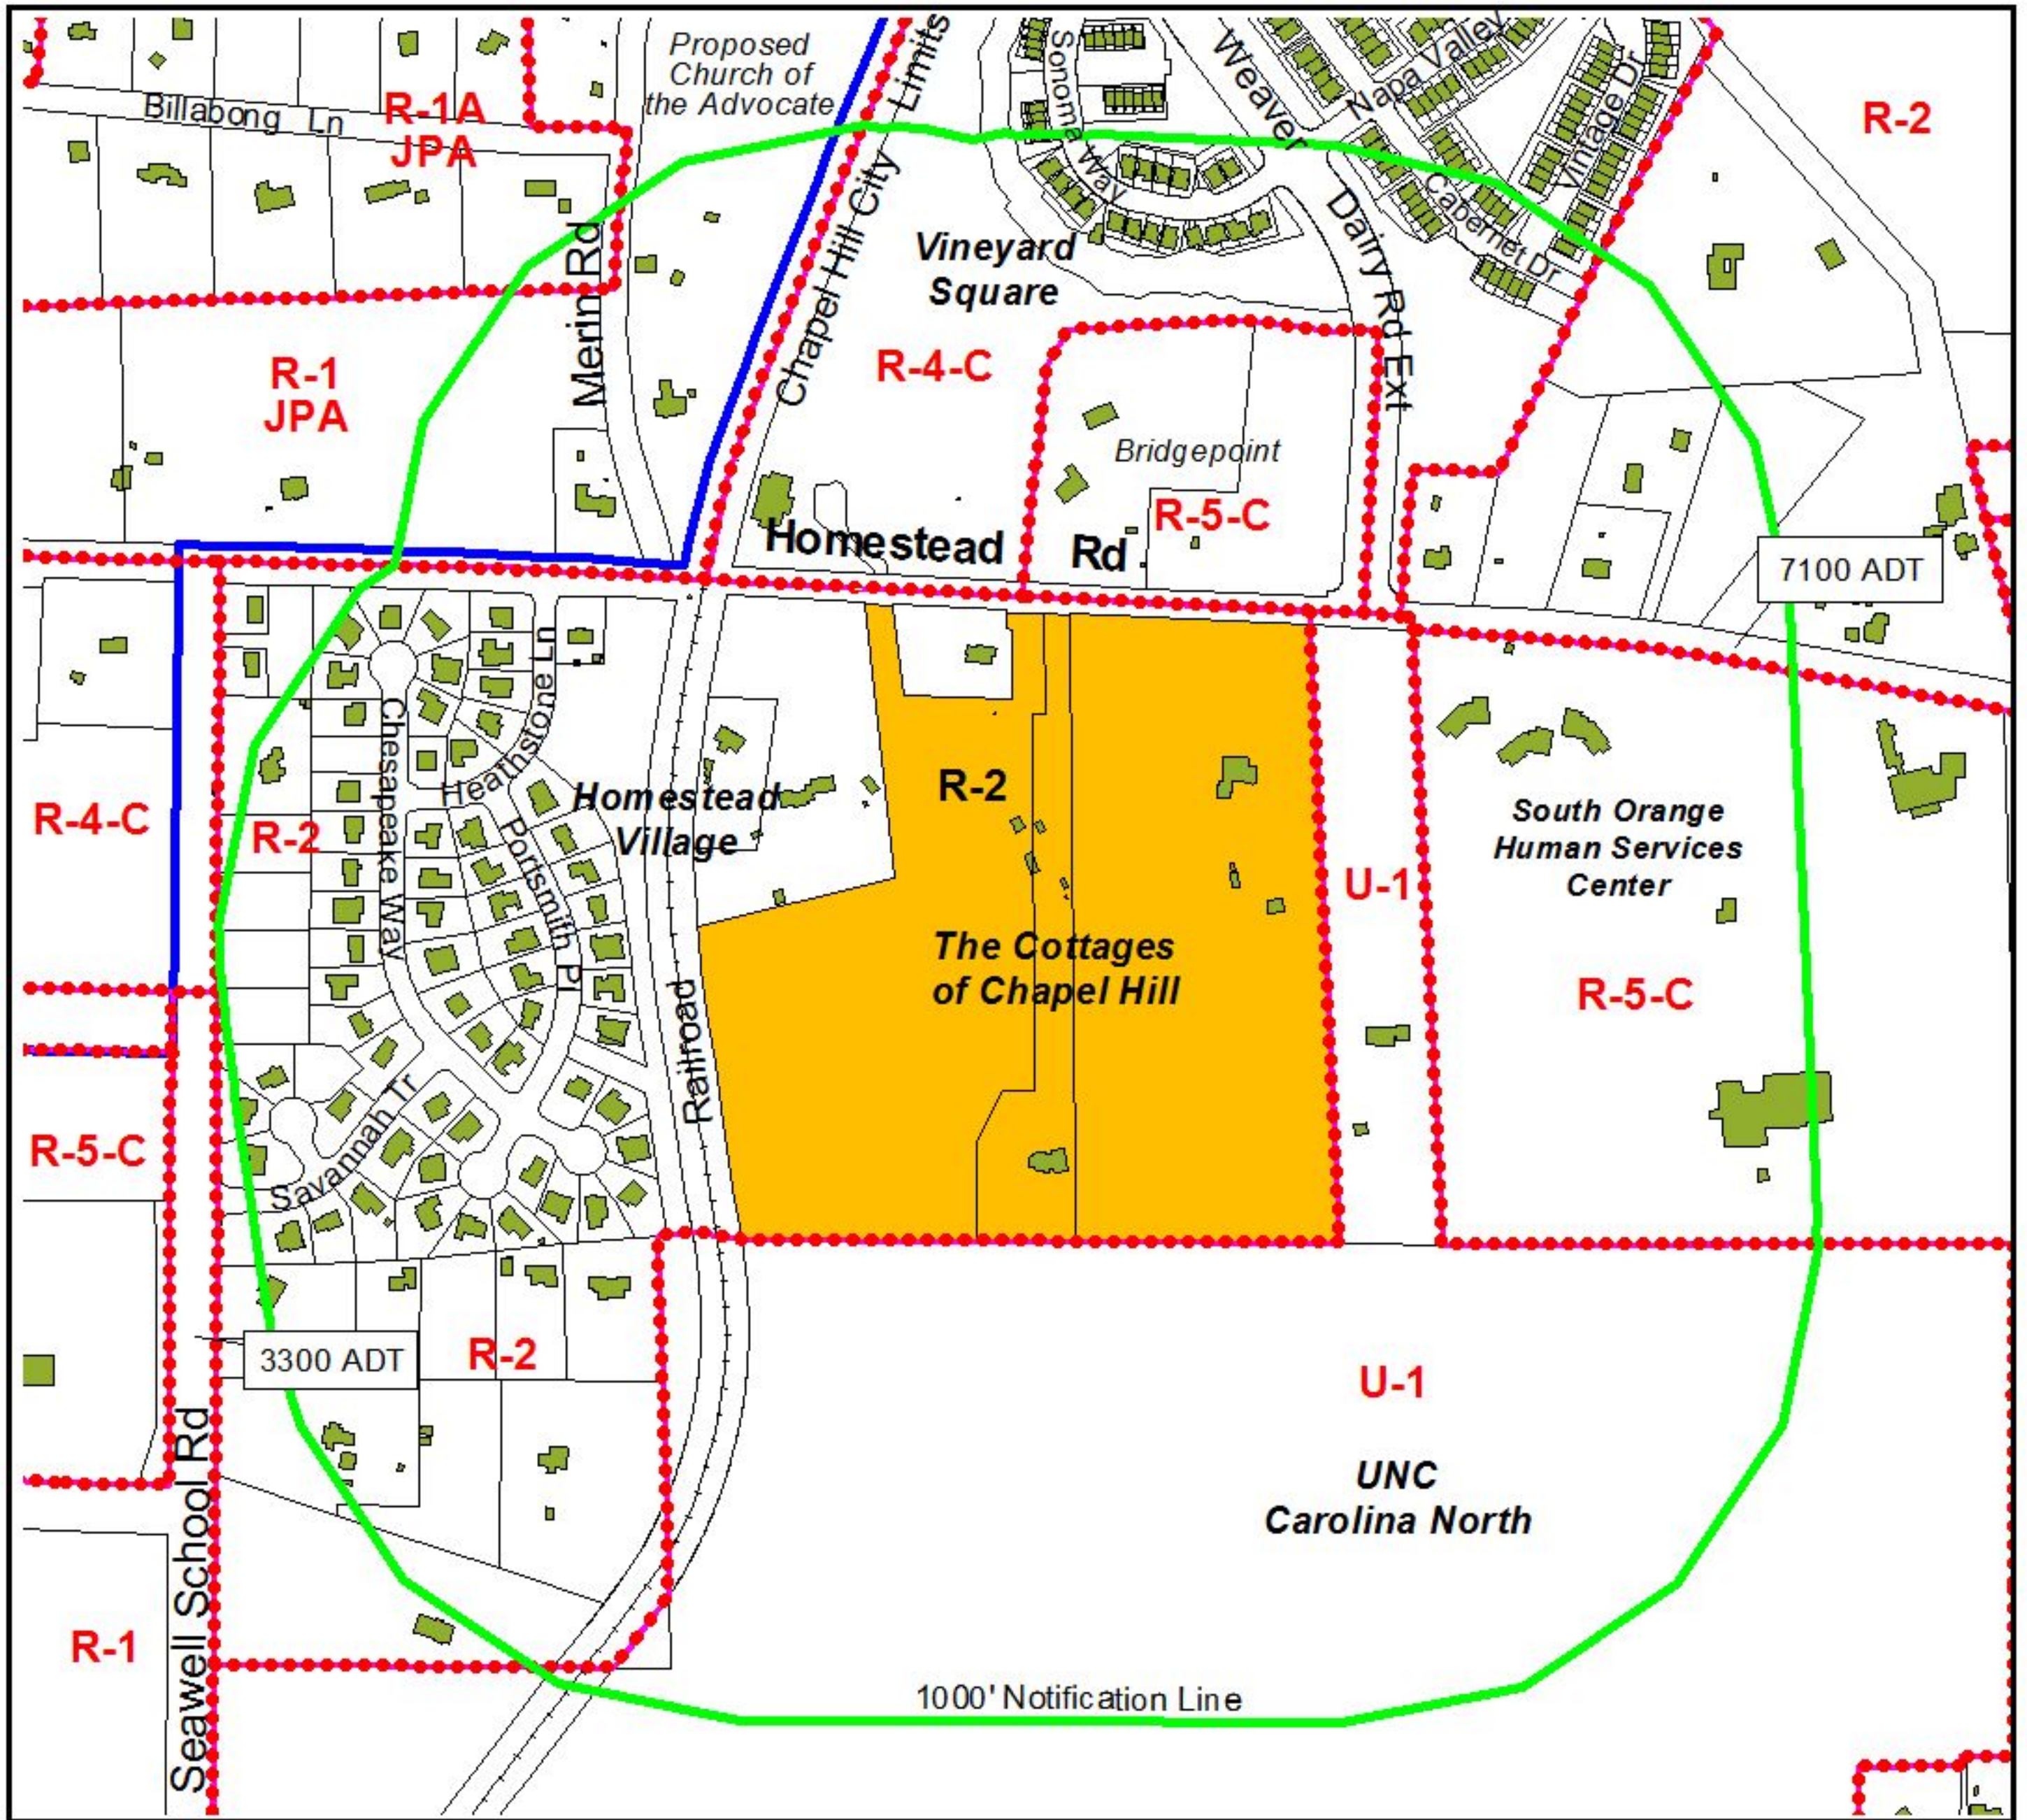

# Area Map The Cottages of Chapel Hill

- The Cottages of Chapel Hill
- Buildings
- Chapel Hill Zoning
- Average Daily Traffic Count (ADT)  
2009 DOT Data
- Chapel Hill City Limits

GIS Map prepared by  
Town of Chapel Hill  
Planning Department  
October, 2010