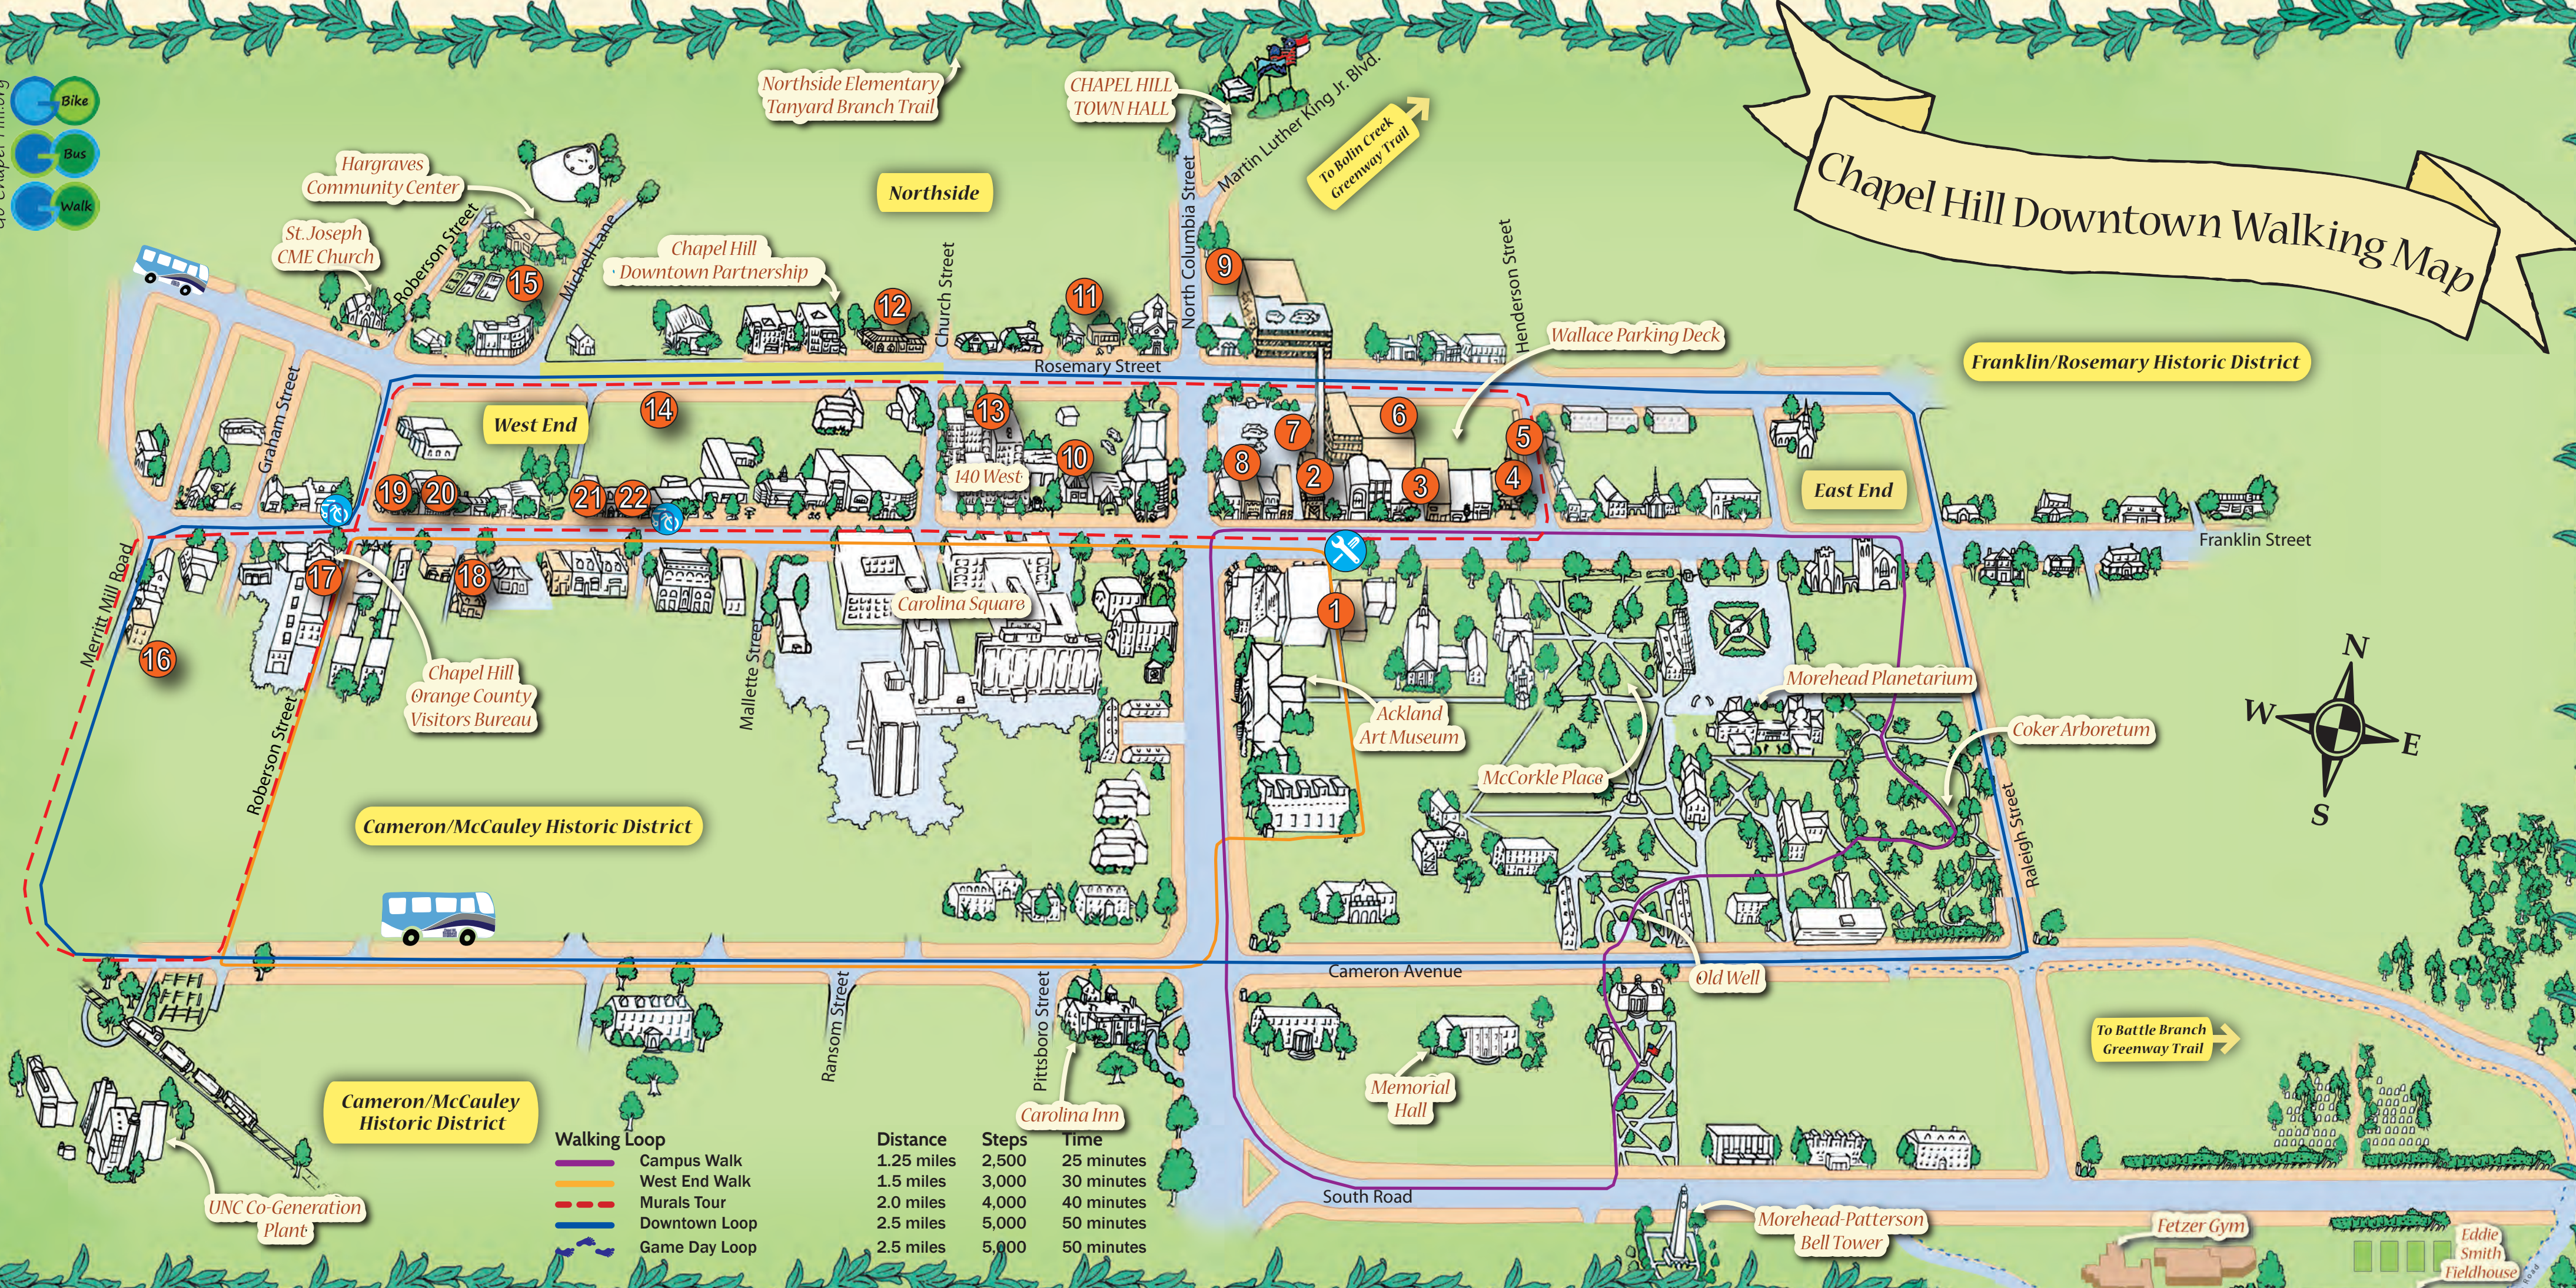

Chapel Hill Downtown Walking Map

- Bike
- Bus
- Walk

| Walking Loop | Distance | Steps | Time |
|---------------|------------|-------|------------|
| Campus Walk | 1.25 miles | 2,500 | 25 minutes |
| West End Walk | 1.5 miles | 3,000 | 30 minutes |
| Murals Tour | 2.0 miles | 4,000 | 40 minutes |
| Downtown Loop | 2.5 miles | 5,000 | 50 minutes |
| Game Day Loop | 2.5 miles | 5,000 | 50 minutes |

Chapel Hill Downtown Murals

| | | | | | | |
|-----------------------------|----------------------------|----------------------|-----------------------------|-----------------------------|----------------------------|--------------------------|
| 1 Parade of Humanity | 2 Jigsaw Puzzle | 3 Amber Alley | 4 Auctioning of Lots | 4 Laying Cornerstone | 5 Long Pencil | 6 The Cave |
| 7 Walking Up Wall | 8 Blue Mural | 9 Sea Turtles | 10 Greetings | 11 Many Earths | 12 Paint by Numbers | 13 Tar Heel Blues |
| 14 Shortbread Lofts | 15 Hargraves Murals | 16 Quilt | 17 Dogwood | 18 Blue Moon | 19 Drive | 20 Lighthouse |
| 21 Hands | 22 Flashback | | | | | |

Bolin Creek Tunnel
Between Umstead Park and
Martin Luther King Jr. Boulevard