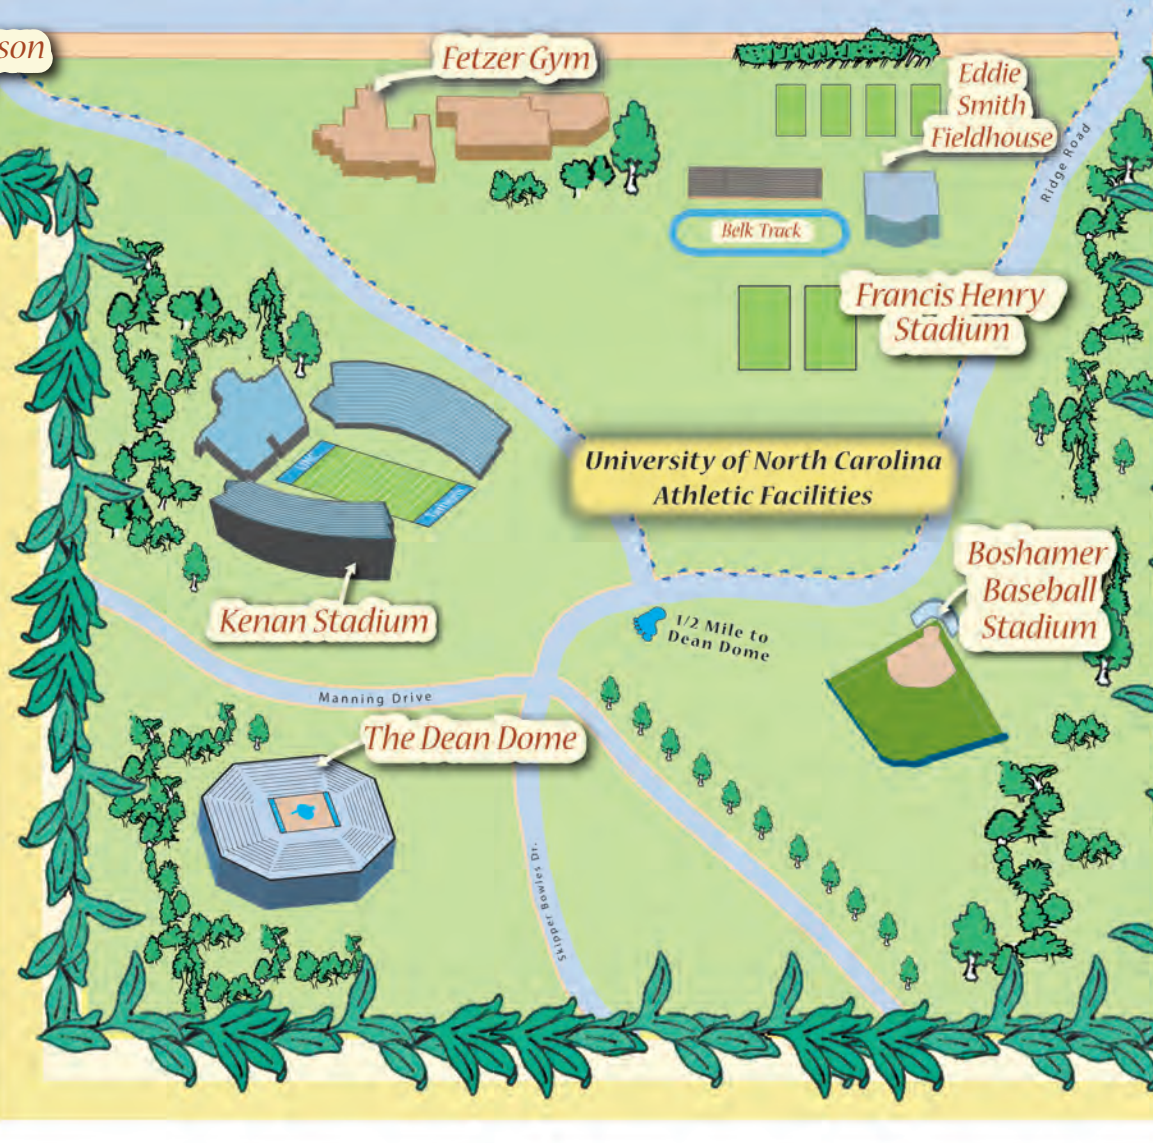

Chapel Hill Downtown Walking Map

- Bike
- Bus
- Walk

| Walking Loop | Distance | Steps | Time |
|---------------|------------|-------|------------|
| Campus Walk | 1.25 miles | 2,500 | 25 minutes |
| West End Walk | 1.5 miles | 3,000 | 30 minutes |
| Murals Tour | 2.0 miles | 4,000 | 40 minutes |
| Downtown Loop | 2.5 miles | 5,000 | 50 minutes |
| Game Day Loop | 2.5 miles | 5,000 | 50 minutes |

Chapel Hill Downtown Murals

| | | | | | | |
|-----------------------------|----------------------------|----------------------|-----------------------------|-----------------------------|----------------------------|--------------------------|
| 1 Parade of Humanity | 2 Jigsaw Puzzle | 3 Amber Alley | 4 Auctioning of Lots | 4 Laying Cornerstone | 5 Long Pencil | 6 The Cave |
| 7 Walking Up Wall | 8 Blue Mural | 9 Sea Turtles | 10 Greetings | 11 Many Earths | 12 Paint by Numbers | 13 Tar Heel Blues |
| 14 Shortbread Lofts | 15 Hargraves Murals | 16 Quilt | 17 Dogwood | 18 Blue Moon | 19 Drive | 20 Lighthouse |
| 21 Hands | 22 Flashback | | | | | |

Bolin Creek Tunnel
Between Umstead Park and
Martin Luther King Jr. Boulevard