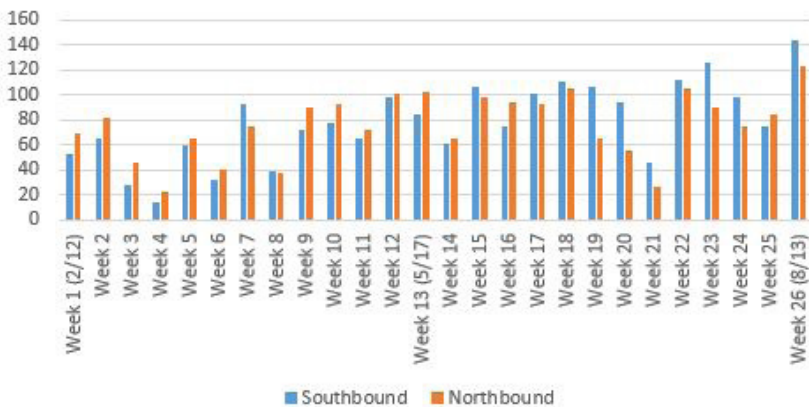

Weekly Bike Counts

Key Bike Takeaways

Contents	
Max Day of the Week	Sunday
Daily Average	23
Average Workday Traffic	19
Average Weekend Traffic	32
Weekly Average	155
Monthly Average	671