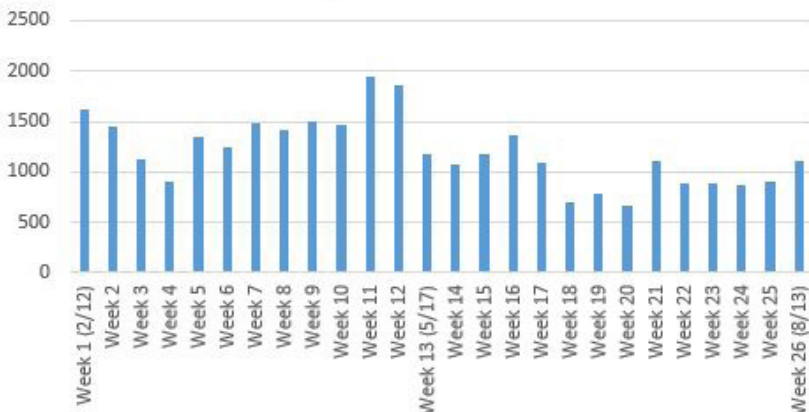

Meadowmont

Pedestrian Counts Semi-Annual Summary 2/15/18-8/15/18

The Meadowmont Greenway connects Rashkis Elementary School with the rest of the Meadowmont community and ends at US 54.

Daily Heat Chart

Hour	Mon	Tues	Wed	Thurs	Fri	Sat	Sun	Avg
0	0.00	0.08	0.00	0.04	0.00	0.08	0.04	0.03
1	0.00	0.04	0.00	0.04	0.00	0.08	0.00	0.02
2	0.00	0.00	0.00	0.00	0.00	0.00	0.00	0.00
3	0.00	0.00	0.00	0.00	0.04	0.00	0.00	0.01
4	0.85	0.73	0.69	0.85	0.88	0.15	0.04	0.60
5	1.19	1.62	1.23	1.85	0.81	0.62	0.31	1.09
6	9.19	11.73	10.08	10.73	9.81	4.69	3.54	8.54
7	14.12	14.69	14.54	15.00	15.77	9.81	9.04	13.28
8	12.85	12.23	17.19	12.69	13.23	20.54	17.19	15.13
9	13.00	9.88	13.12	12.88	12.73	20.15	18.08	14.26
10	9.69	9.54	12.73	11.04	11.23	14.00	13.92	11.74
11	8.58	6.81	7.19	9.42	8.15	14.00	15.81	9.99
12	12.50	11.38	11.42	13.85	11.88	10.12	11.81	11.85
13	7.00	11.35	8.85	8.73	8.31	7.81	10.12	8.88
14	7.58	7.81	7.58	7.31	10.00	7.35	11.73	8.48
15	9.58	7.00	6.96	7.85	9.73	8.19	12.23	8.79
16	11.62	10.88	9.42	10.58	10.50	11.19	14.54	11.25
17	19.88	18.04	19.96	17.69	16.69	10.38	14.35	16.71
18	19.85	19.19	19.62	26.15	11.00	8.42	10.73	16.42
19	11.38	10.54	10.88	11.31	8.12	6.65	5.92	9.26
20	4.96	3.85	4.04	3.96	2.65	2.81	2.62	3.55
21	0.54	0.88	1.92	1.04	0.92	0.77	0.50	0.94
22	0.31	0.54	0.46	0.35	0.15	0.42	0.08	0.33
23	0.27	0.15	0.23	0.12	0.08	0.12	0.00	0.14
Avg	7.29	7.04	7.42	7.64	6.78	6.60	7.19	7.14

Daily Pedestrian Count

Monthly Pedestrian Count

Weekly Pedestrian Count

Key Pedestrian Takeaways

Contents	
Max Day of the Week	Thursday
Daily Average	171
Average Workday Traffic	174
Average Weekend Traffic	165
Weekly Average	1,199
Monthly Average	5,196

Daily Bike Counts

Monthly Bike Counts

Weekly Bike Counts

Key Bike Takeaways

Contents	
Max Day of the Week	Sunday
Daily Average	23
Average Workday Traffic	19
Average Weekend Traffic	32
Weekly Average	155
Monthly Average	671