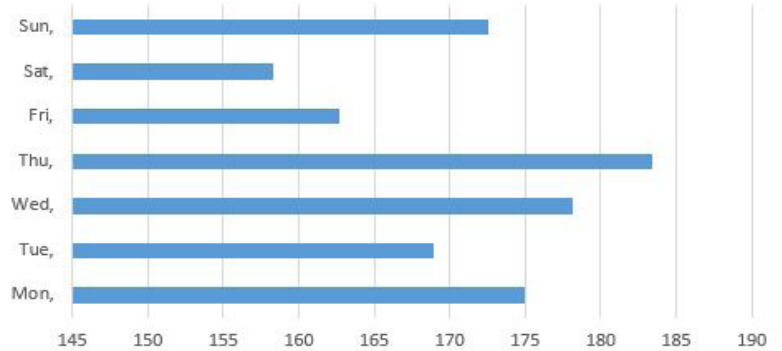

Meadowmont

Pedestrian Counts Semi-Annual Summary 2/15/18-8/15/18

The Meadowmont Greenway connects Rashkis Elementary School with the rest of the Meadowmont community and ends at US 54.

Daily Heat Chart

Hour	Mon	Tues	Wed	Thurs	Fri	Sat	Sun	Avg
0	0.00	0.08	0.00	0.04	0.00	0.08	0.04	0.03
1	0.00	0.04	0.00	0.04	0.00	0.08	0.00	0.02
2	0.00	0.00	0.00	0.00	0.00	0.00	0.00	0.00
3	0.00	0.00	0.00	0.00	0.04	0.00	0.00	0.01
4	0.85	0.73	0.69	0.85	0.88	0.15	0.04	0.60
5	1.19	1.62	1.23	1.85	0.81	0.62	0.31	1.09
6	9.19	11.73	10.08	10.73	9.81	4.69	3.54	8.54
7	14.12	14.69	14.54	15.00	15.77	9.81	9.04	13.28
8	12.85	12.23	17.19	12.69	13.23	20.54	17.19	15.13
9	13.00	9.88	13.12	12.88	12.73	20.15	18.08	14.26
10	9.69	9.54	12.73	11.04	11.23	14.00	13.92	11.74
11	8.58	6.81	7.19	9.42	8.15	14.00	15.81	9.99
12	12.50	11.38	11.42	13.85	11.88	10.12	11.81	11.85
13	7.00	11.35	8.85	8.73	8.31	7.81	10.12	8.88
14	7.58	7.81	7.58	7.31	10.00	7.35	11.73	8.48
15	9.58	7.00	6.96	7.85	9.73	8.19	12.23	8.79
16	11.62	10.88	9.42	10.58	10.50	11.19	14.54	11.25
17	19.88	18.04	19.96	17.69	16.69	10.38	14.35	16.71
18	19.85	19.19	19.62	26.15	11.00	8.42	10.73	16.42
19	11.38	10.54	10.88	11.31	8.12	6.65	5.92	9.26
20	4.96	3.85	4.04	3.96	2.65	2.81	2.62	3.55
21	0.54	0.88	1.92	1.04	0.92	0.77	0.50	0.94
22	0.31	0.54	0.46	0.35	0.15	0.42	0.08	0.33
23	0.27	0.15	0.23	0.12	0.08	0.12	0.00	0.14
Avg	7.29	7.04	7.42	7.64	6.78	6.60	7.19	7.14

Daily Pedestrian Count

Monthly Pedestrian Count

Weekly Pedestrian Count

Key Pedestrian Takeaways

Contents	
Max Day of the Week	Thursday
Daily Average	171
Average Workday Traffic	174
Average Weekend Traffic	165
Weekly Average	1,199
Monthly Average	5,196

Daily Bike Counts

Monthly Bike Counts

Weekly Bike Counts

Key Bike Takeaways

Contents	
Max Day of the Week	Sunday
Daily Average	23
Average Workday Traffic	19
Average Weekend Traffic	32
Weekly Average	155
Monthly Average	671